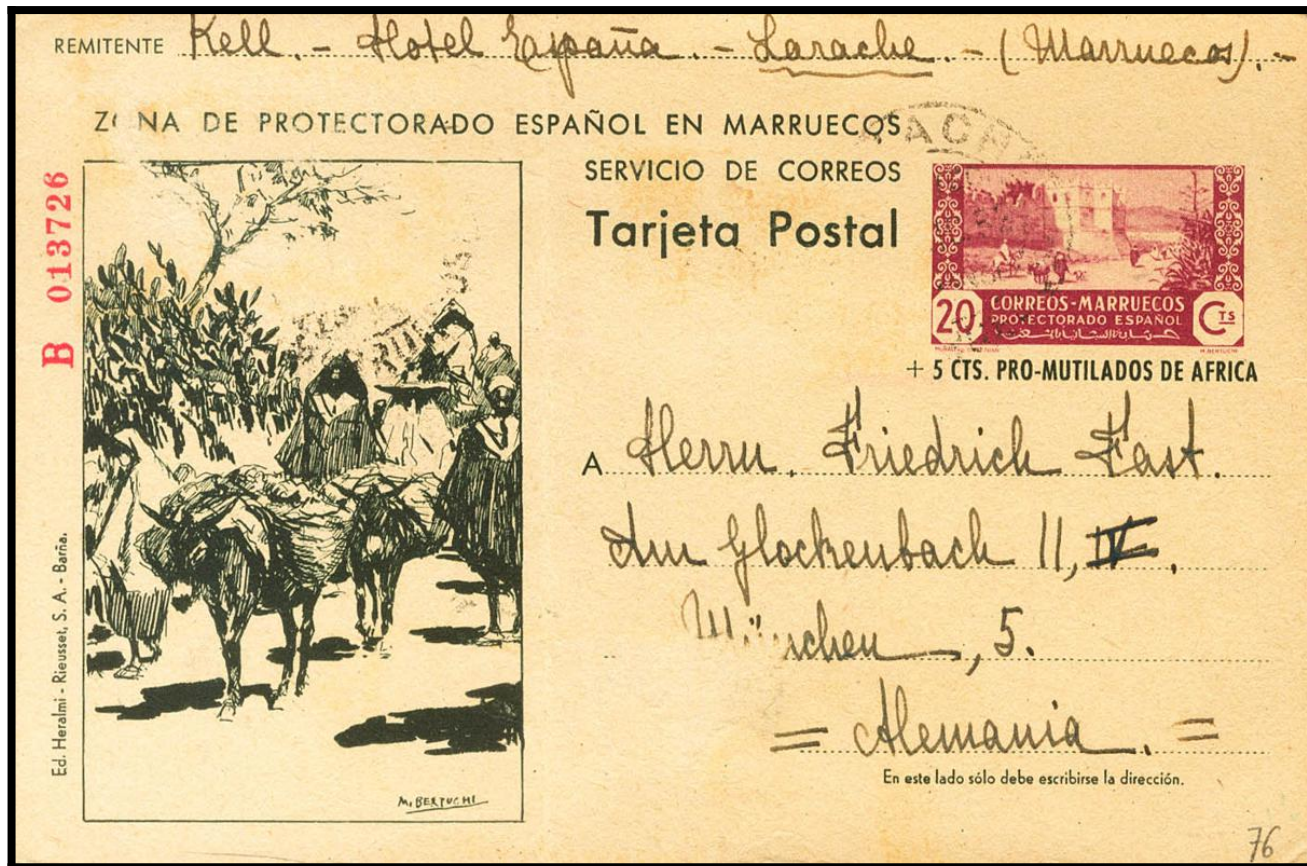

# Lote: 1217

## Subasta Online Sellos España y Colonias #96

SOBRE EP76. 1952. 20 cts + 5 cts lila y verde oscuro sobre Tarjeta Entero Postal (Serie B, Tipo I). LARACHE a MUNICH (ALEMANIA)(algunas erosiones habituales). BONITA.

Guarache - 6 - XII - 1.952.

"Lieber "Onkel Friedrich"!

As you know by Mutti's letter,  
Werner & I are again in "Siboney",  
our dear and loved "finca". -

Some day, - when we are less  
busy, - we'll write you a very  
long letter. For today just these  
few lines to thank you for  
your kind letter on our  
birthdays.