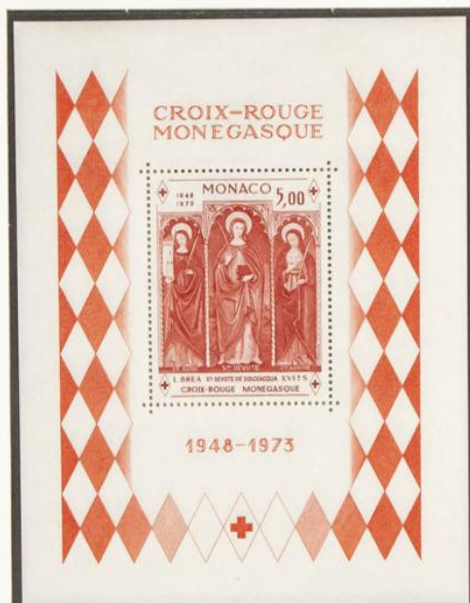

Monaco
Monako

Nr. 208

Made in
Germany

1973