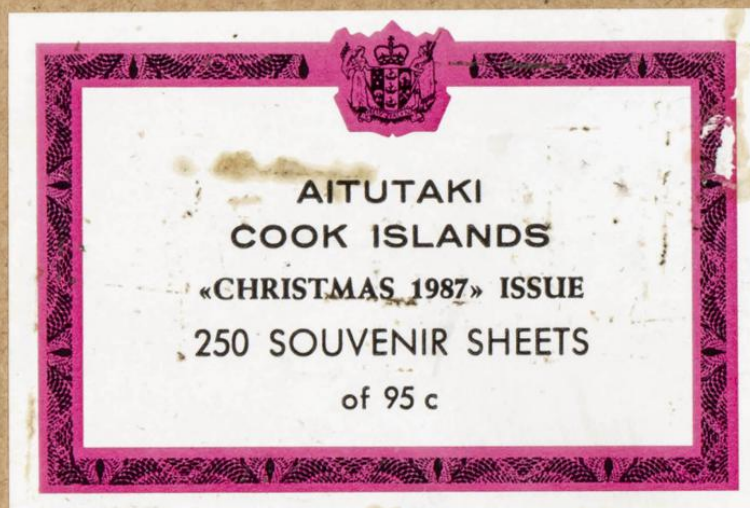

AITUTAKI
COOK ISLANDS
«CHRISTMAS 1987» ISSUE
250 SOUVENIR SHEETS
of 95 c