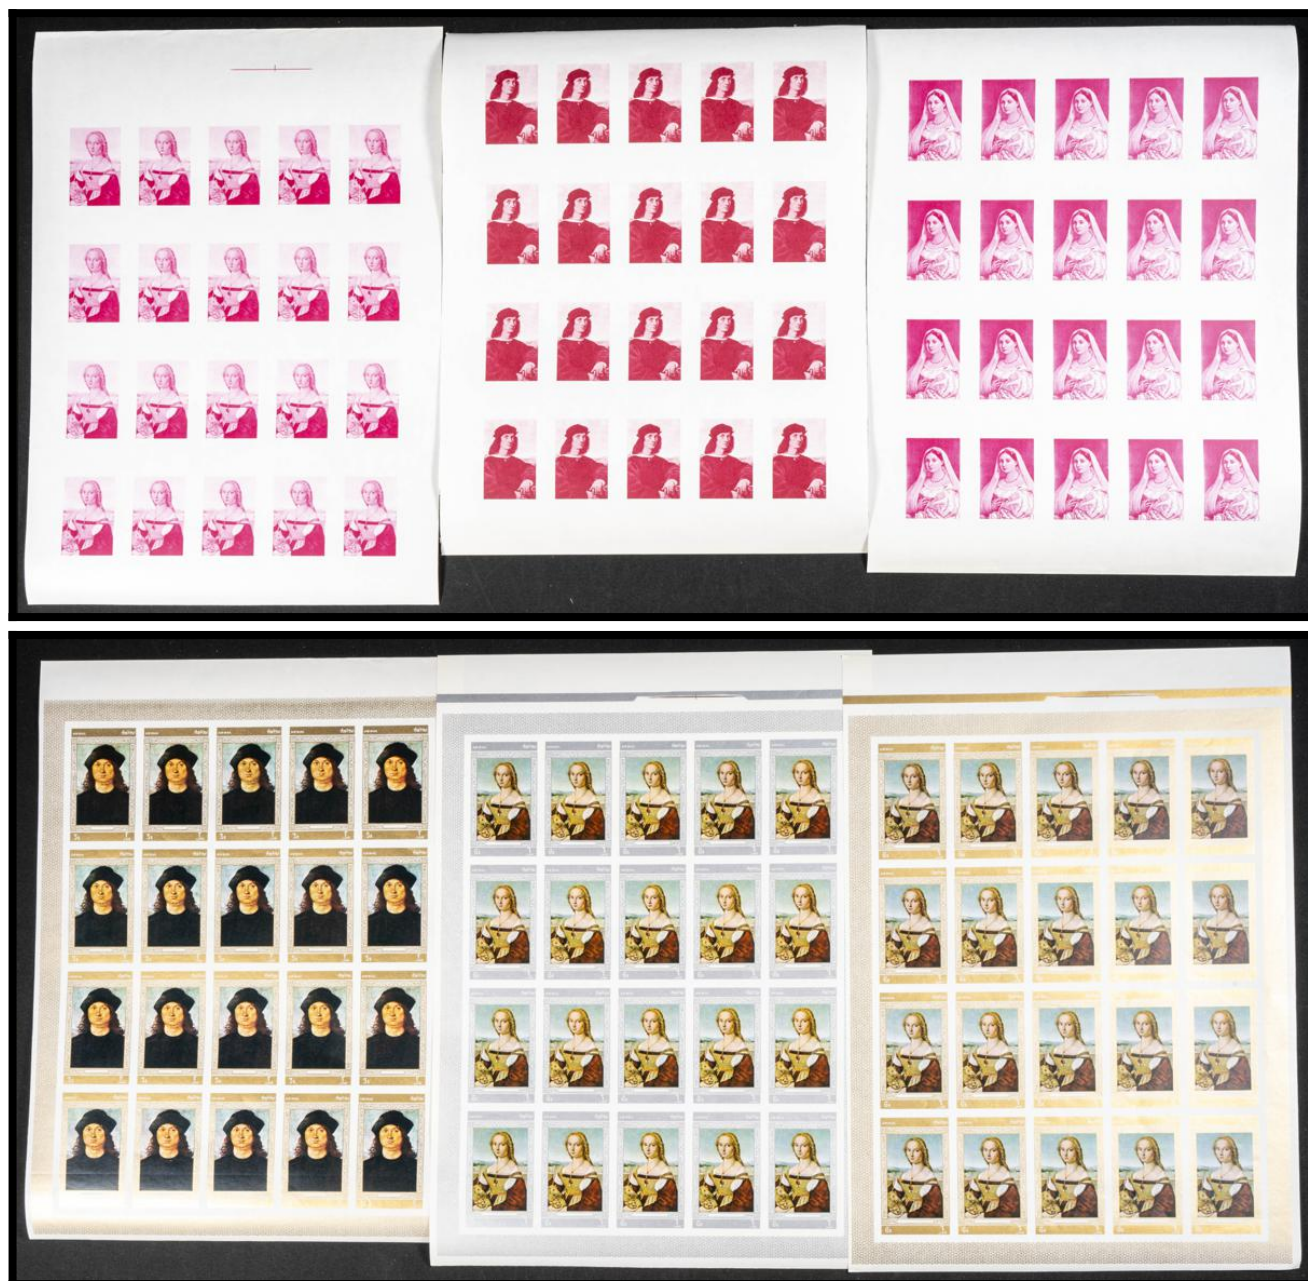

# Lote: 2817

## The Fournier Universe. Part II (From J to Z) #118

\*\* 1968. Raphael paintings. Group of progressive plate proofs of the set. (Michel: A756/60). TO EXAM.

الجمهورية العربية اليمنية

YEMEN ARAB REPUBLIC

الجمهورية العربية اليمنية