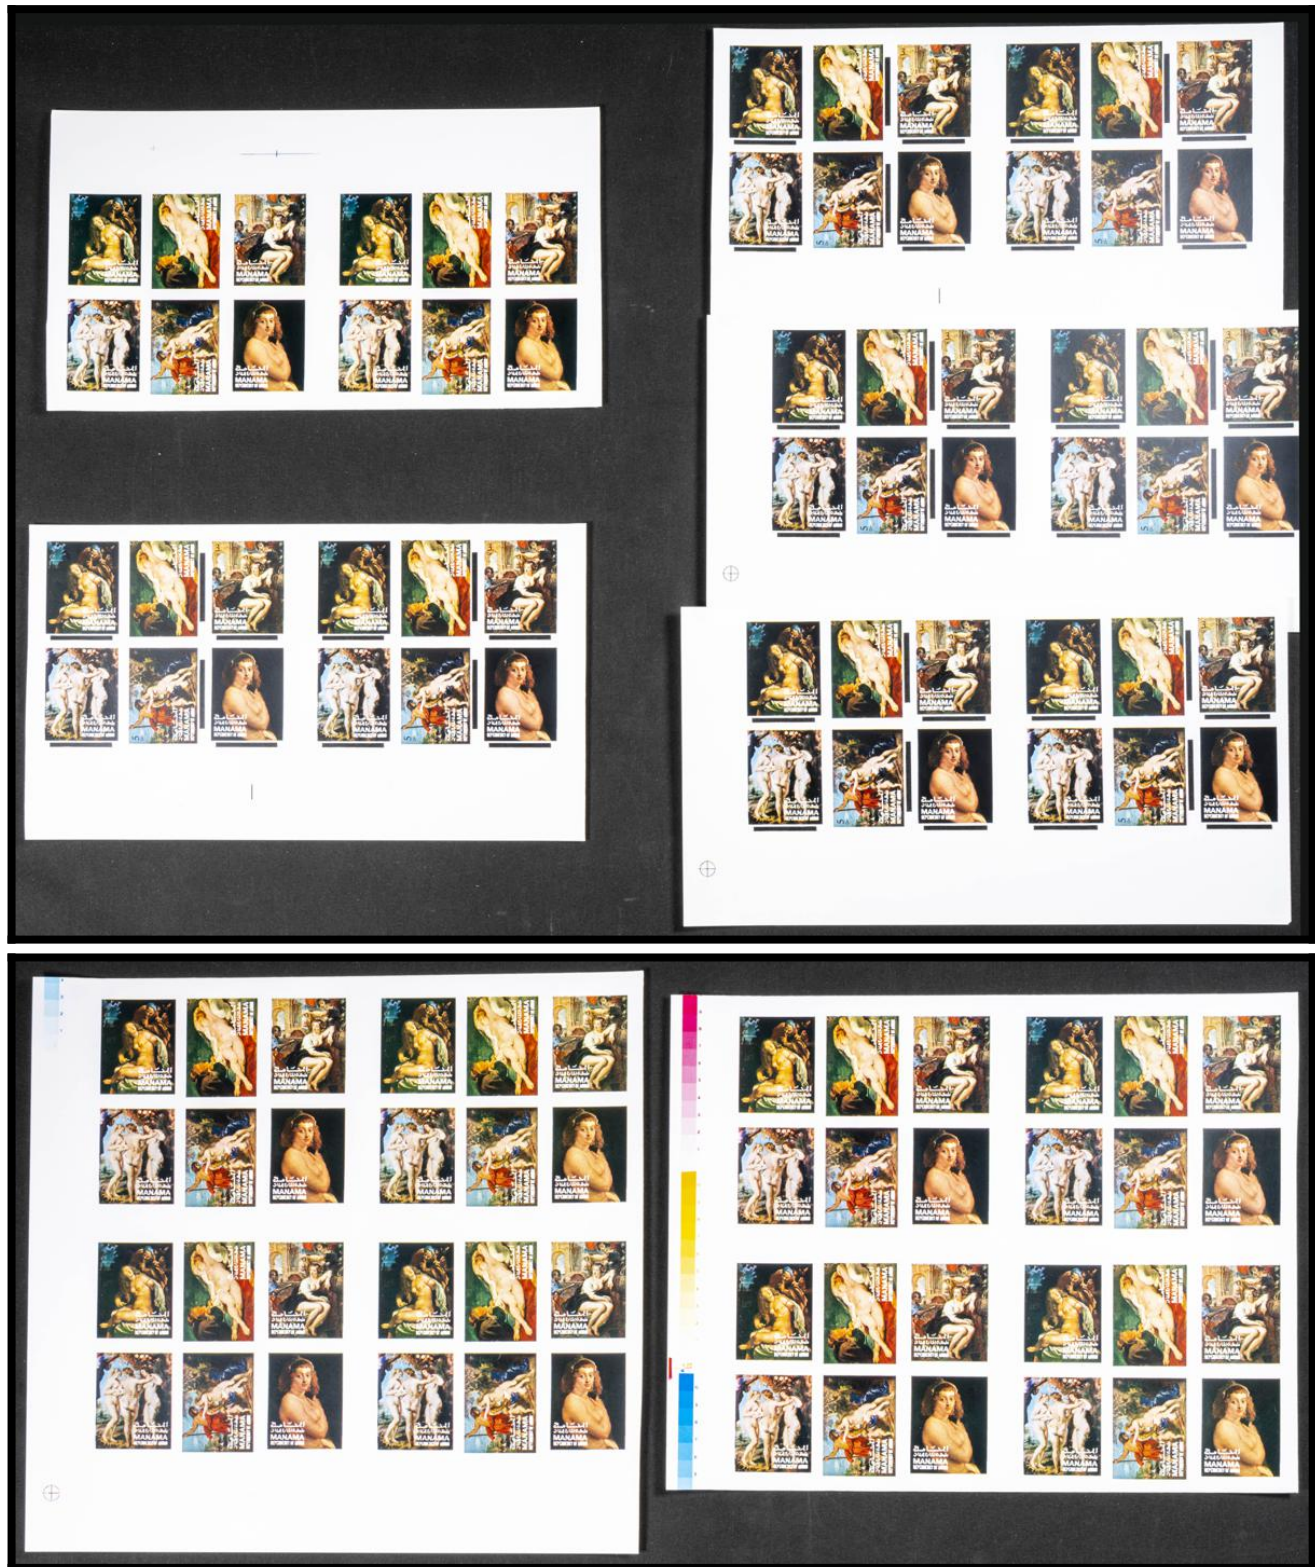

Lote: 1522

The Fournier Universe. Part II (From J to Z) #118

** 1970. Rubens paintings. Group of progressive plate proofs of the set. (Michel: 690/69). TO EXAM.

474/90