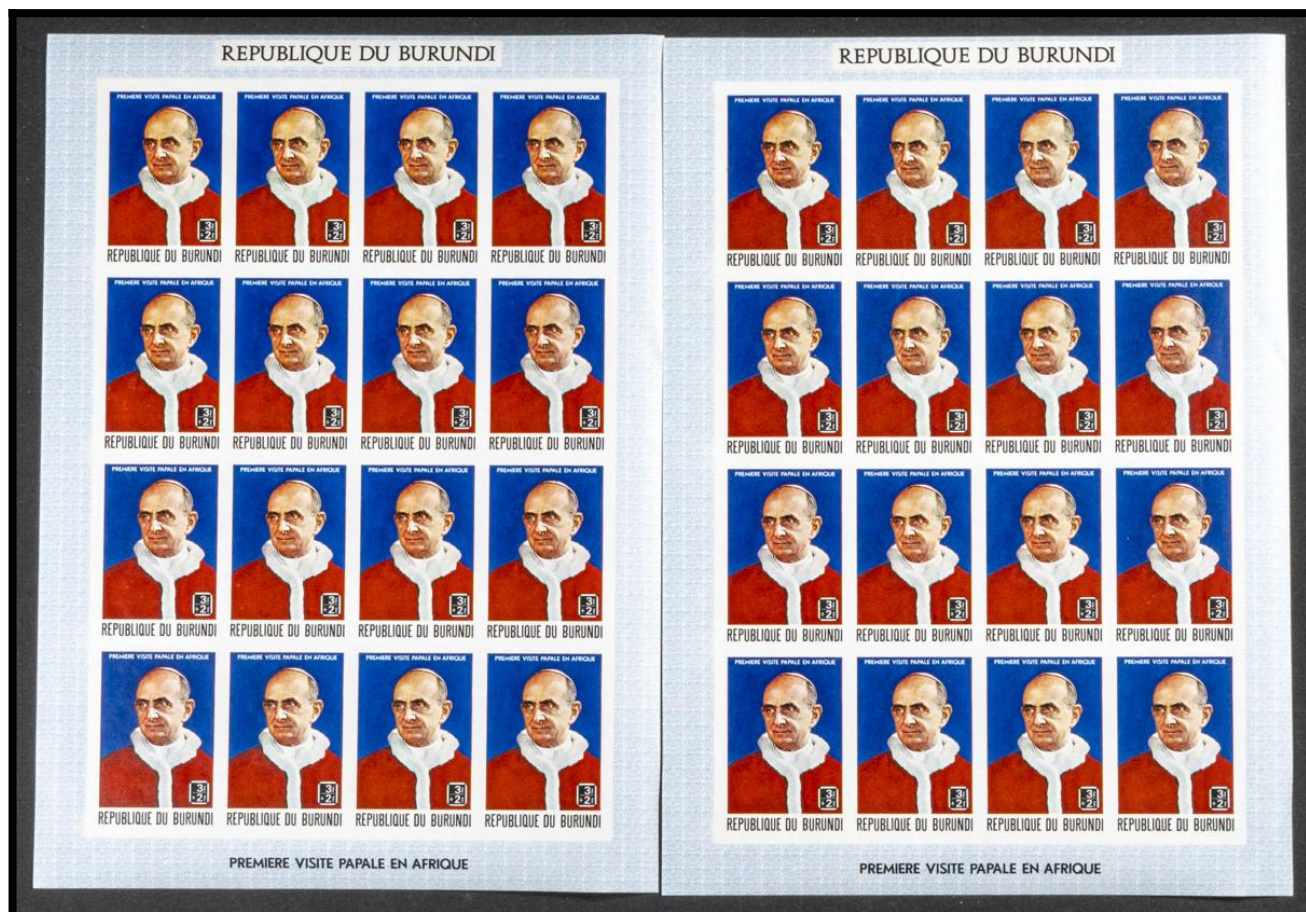

Lote: 381

The Fournier Universe. Part I (From A to I) #117

** Yvert 330/36. 1969. Pope visit. Group of IMPERFORATED sets. TO EXAM.

REPUBLIQUE DU BURUNDI

PREMIERE VISITE PAPALE EN AFRIQUE

REPUBLIQUE DU BURUNDI