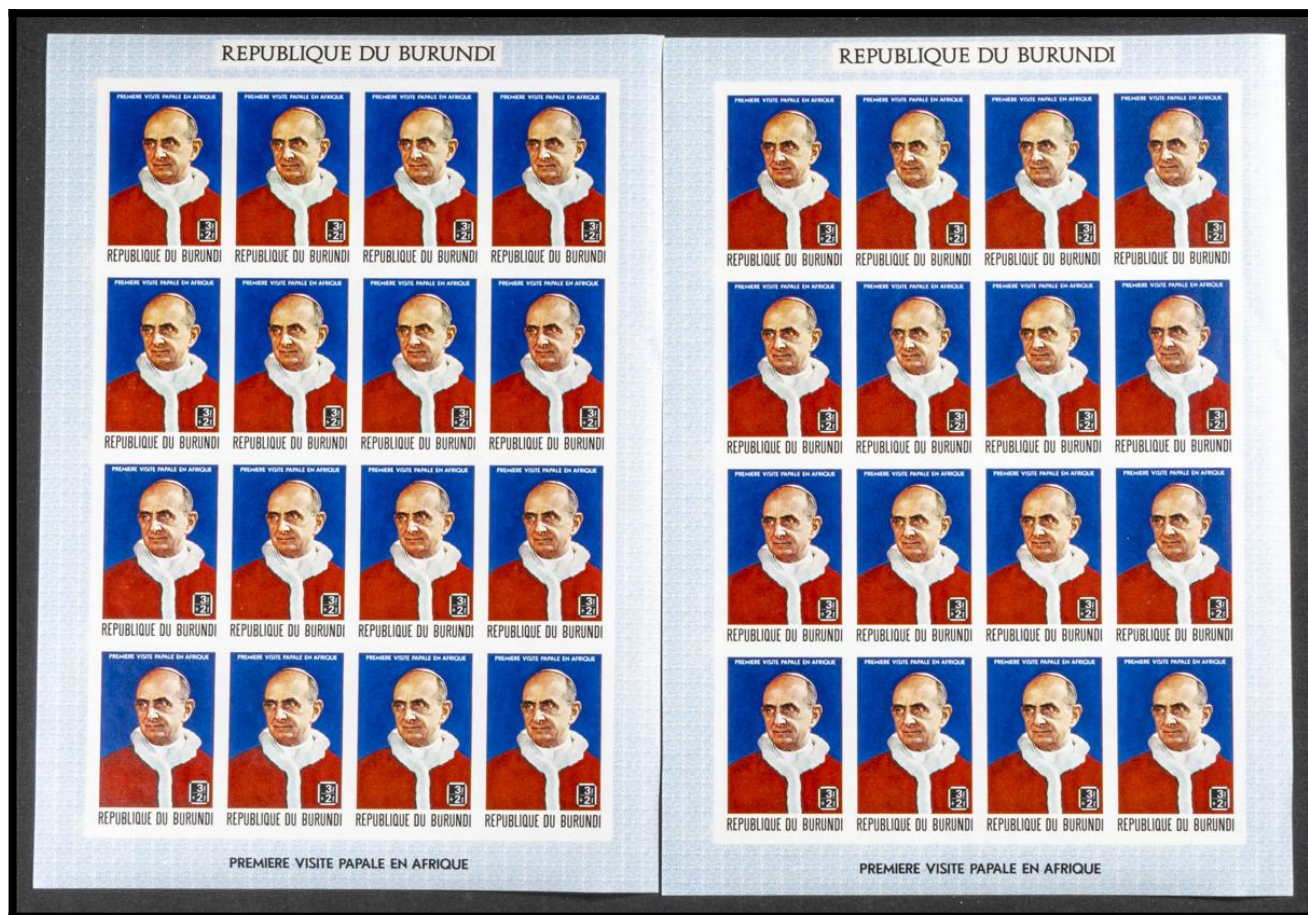

Lote: 381

The Fournier Universe. Part I (From A to I) #117

** Yvert 330/36. 1969. Pope visit. Group of IMPERFORATED sets. TO EXAM.

REPUBLIQUE DU BURUNDI

PREMIERE VISITE PAPALE EN AFRIQUE

REPUBLIQUE DU BURUNDI