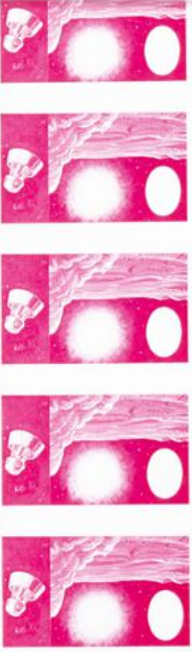

Lote: 1291

The Fournier Universe. Part I (From A to I) #117

** Yvert 511/16. 1973. Copernicus. Group of progressive plate proofs of the set. TO EXAM.

5 913

5 3118

+

5 2394