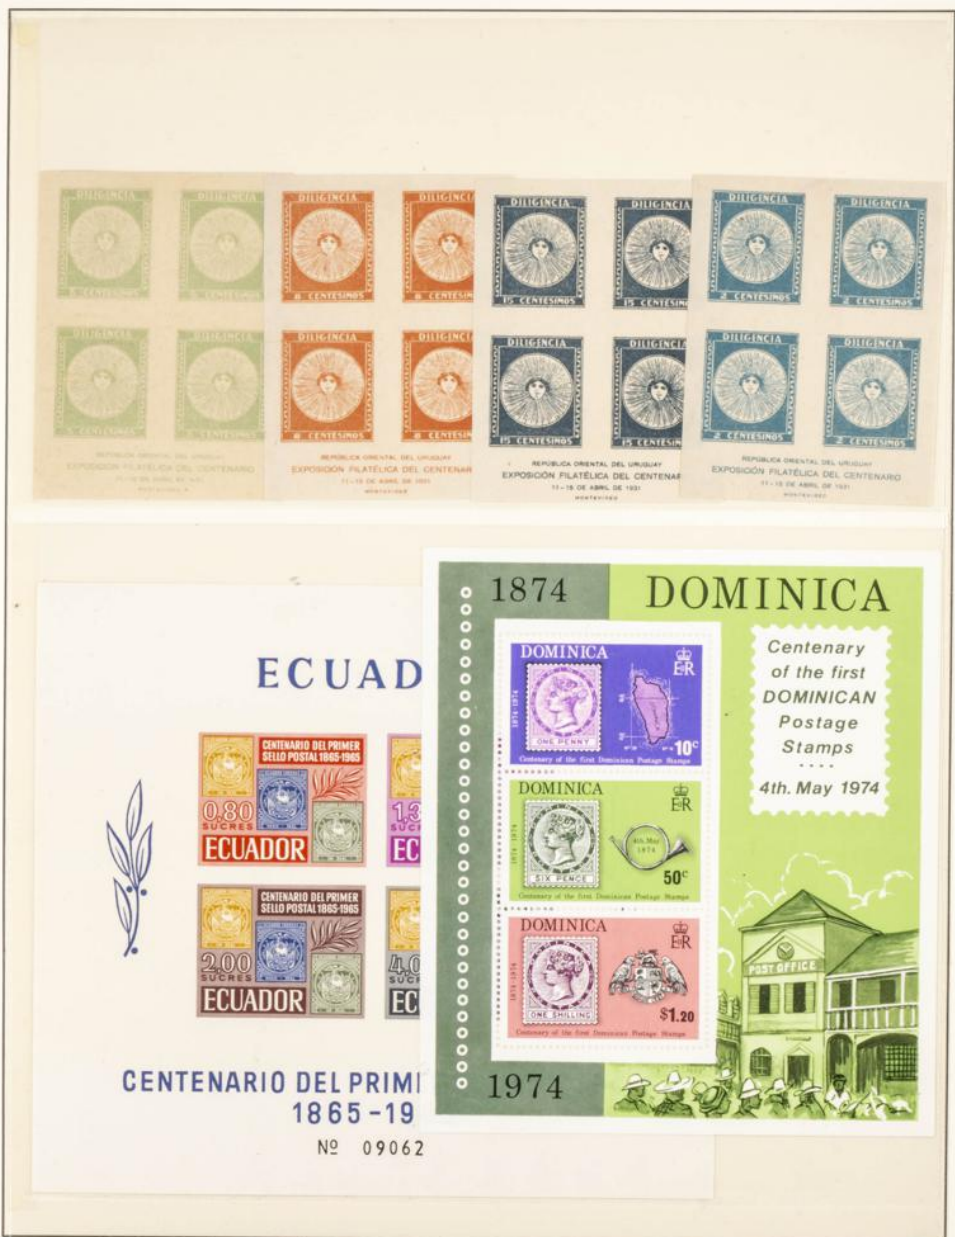

### ECUADOR

CENTENARIO DEL PRIMER SELLO POSTAL  
1865-1965  
Nº 06895

Nr. 802 208  
Made in Germany

Nr. 802 208

Made in Germany

FALZLOS ALBUM

Nr. 802 208

Made in Germany

Nr. 802 209  
 DBG  
 Made in Germany

07140

Nr. 802 208

Made in Germany

Nr. 802 209  
DBGM

Made in  
Germany

**ECUADOR**

**CENTENARIO DEL PRIMER SELLO POSTAL 1865-1965**