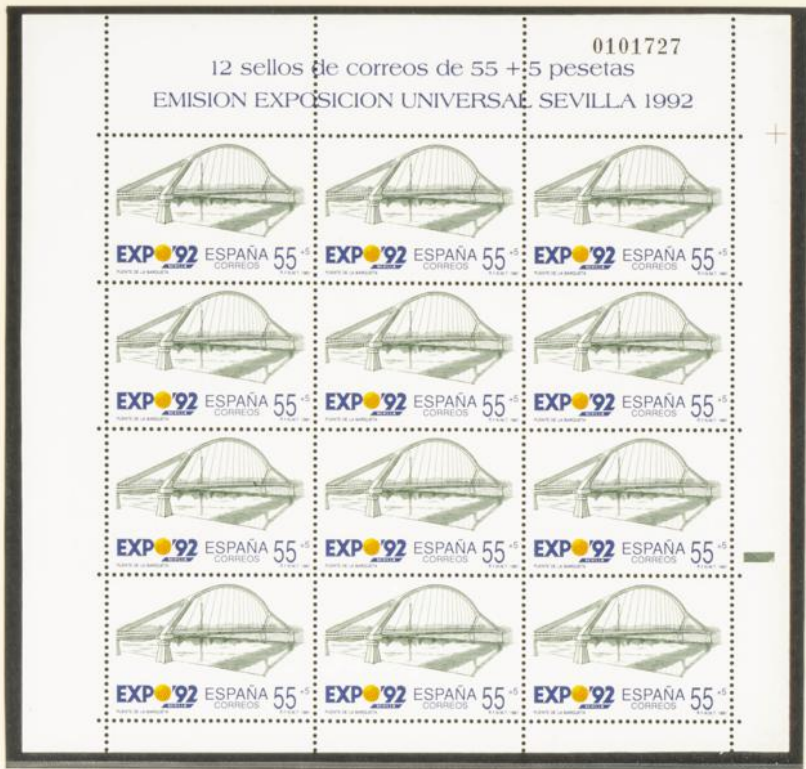

Nr. 802101

Made in
Germany