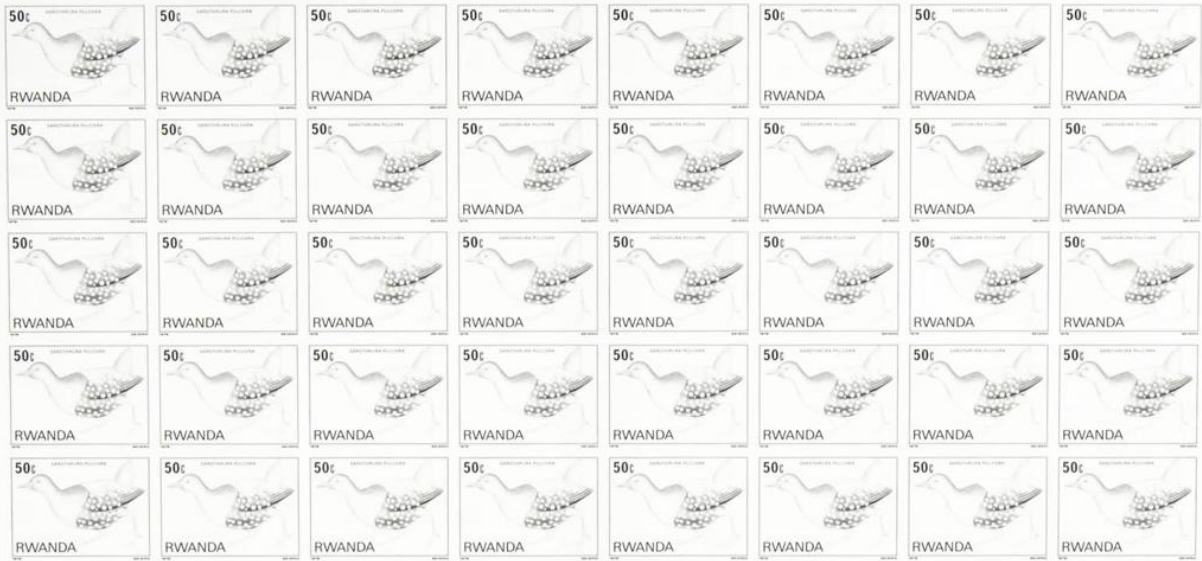

# Lote: 2683

## The Fournier Universe. Part 2 (From J to Z) #110

\*\* Yvert 911/18. 1980. Birds. Group of progressive plate proofs of the set.

RWANDA

RWANDA RWANDA RWANDA RWANDA RWANDA

RWANDA RWANDA RWANDA RWANDA RWANDA

54720