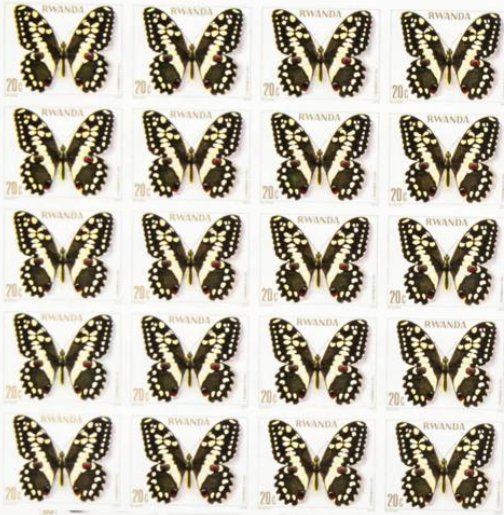

Lote: 2672

The Fournier Universe. Part 2 (From J to Z) #110

** Yvert 868/75. 1979. Butterflies. Group of complete IMPERFORATED set.

RWANDA

RWANDA

RWANDA

RWANDA

RWANDA