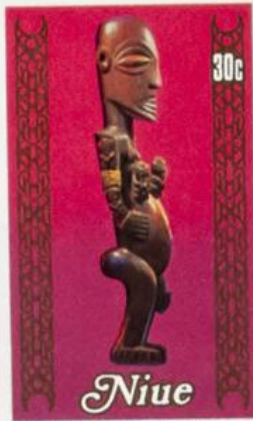

COOK ISLANDS - STATUE OF TANGAROA