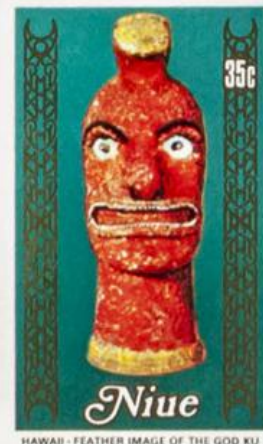

HAWAII - FEATHER IMAGE OF THE GOD KU