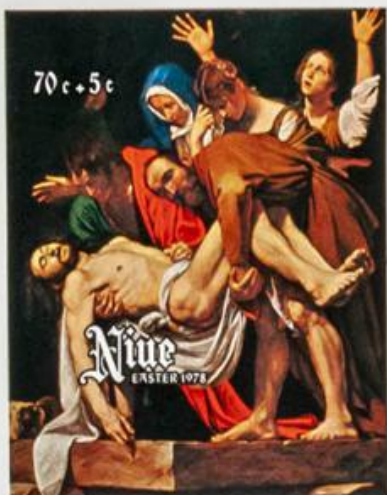

Lote: 2141

The Fournier Universe. Part 2 (From J to Z) #110

** Yvert B5/6. 1978. Easter. Souvenir sheet. Progressive plate proof of the sheet.

D

D