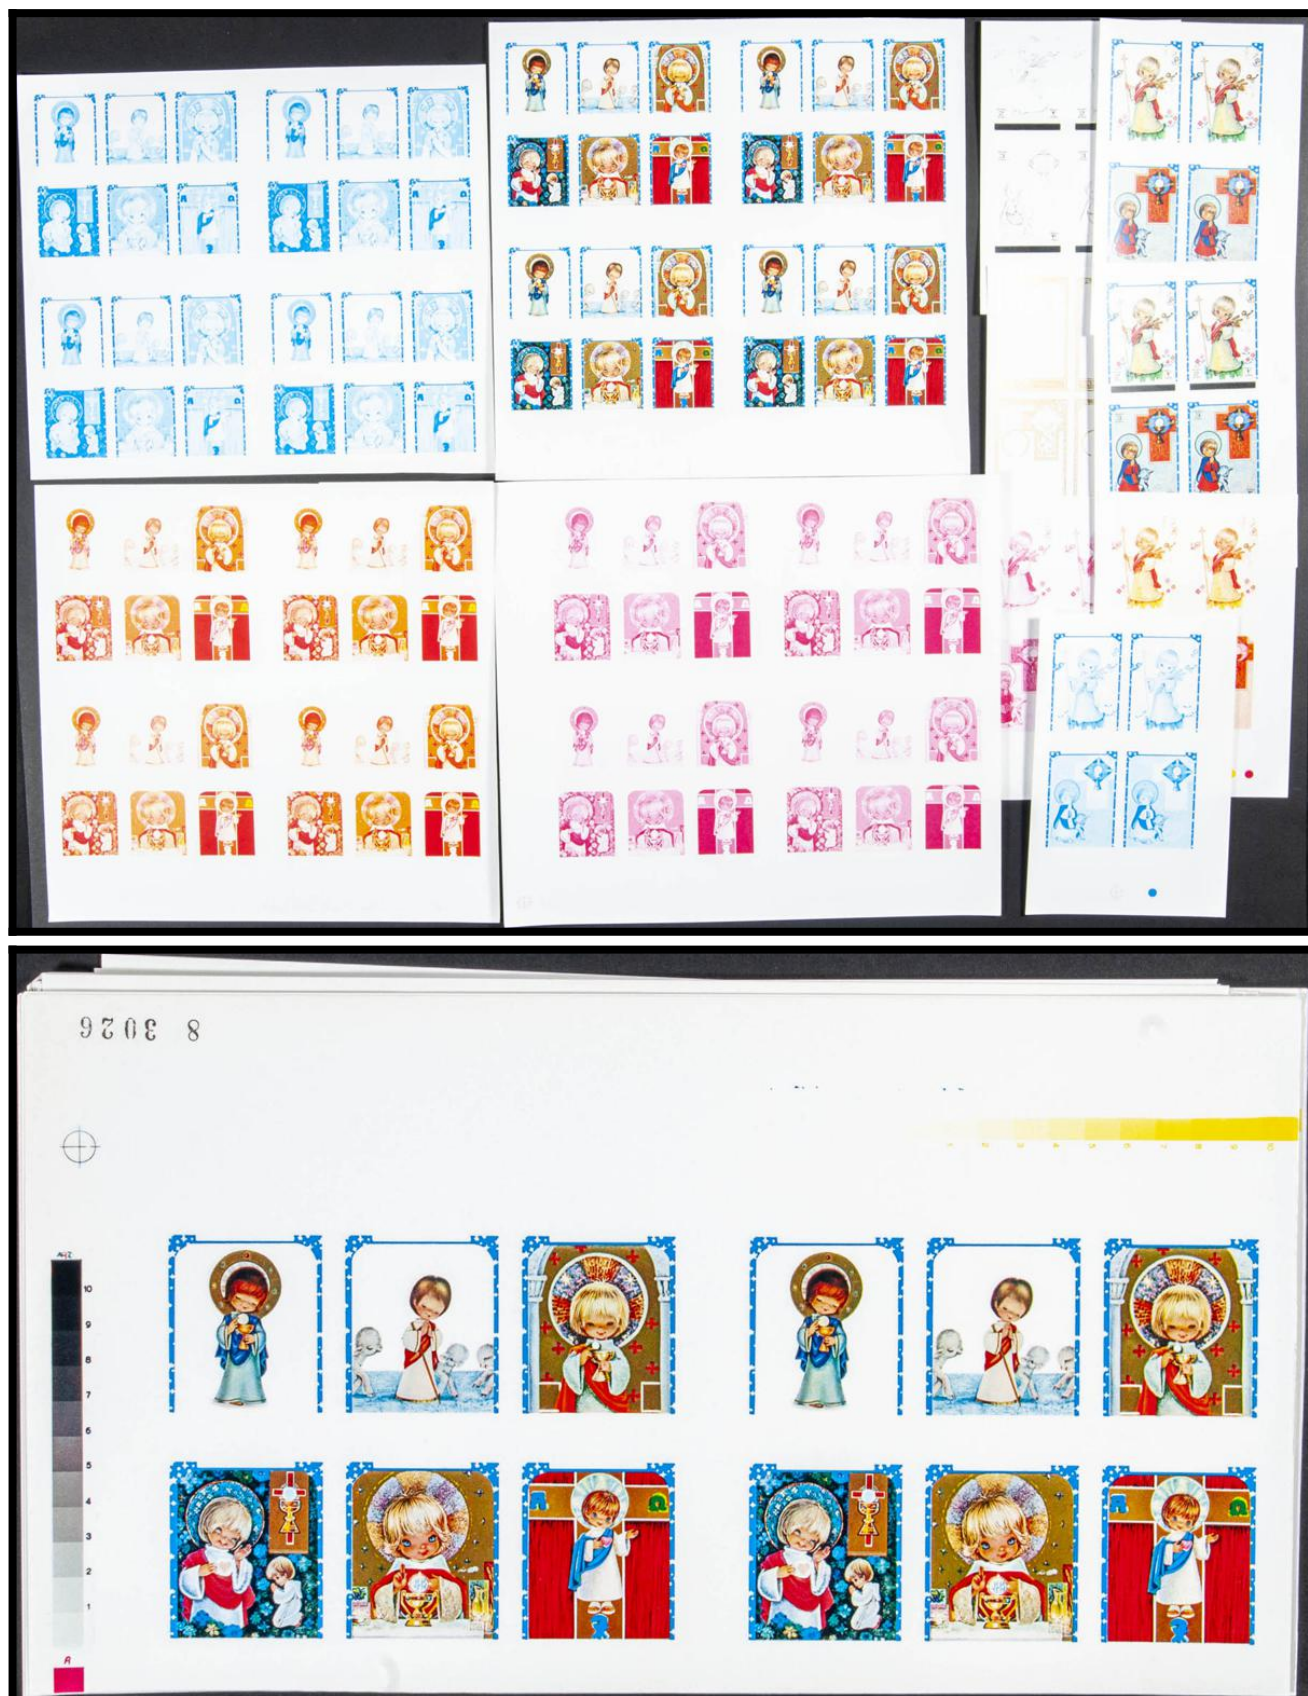

Lote: 1681

The Fournier Universe. Part 2 (From J to Z) #110

** . 1971. Christmas. Group of progressive plate proofs of the set. (Michel: 609/16)

66 8

8 3025

66 8