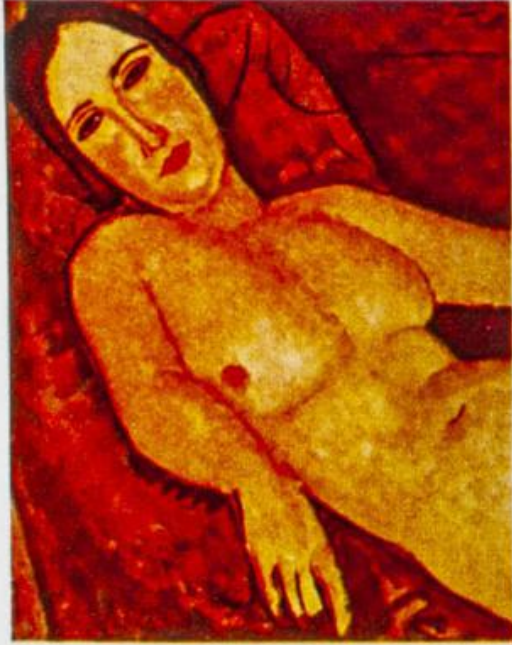

Lote: 1666

The Fournier Universe. Part 2 (From J to Z) #110

** . 1971. Modigliani paintings. Group of progressive plate proofs of the set. (Michel: 425/30)

NUDE ON A DIVAN BY MODIGLIANI

بریدجوکی
AIR MAIL

CHASTE NUDE BY MODIGLIANI