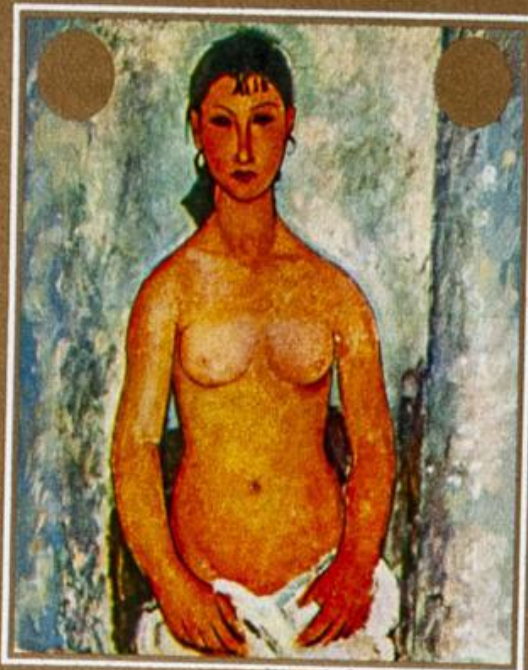

پیدجوک

AIR MAIL