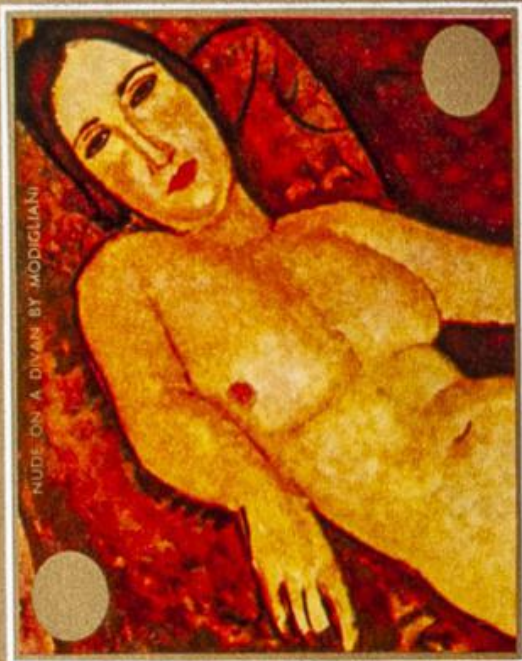

Lote: 1666

The Fournier Universe. Part 2 (From J to Z) #110

** . 1971. Modigliani paintings. Group of progressive plate proofs of the set. (Michel: 425/30)

NUDE ON A DIVAN BY MODIGLIANI

بریدجوکی
AIR MAIL

CHASTE NUDE BY MODIGLIANI