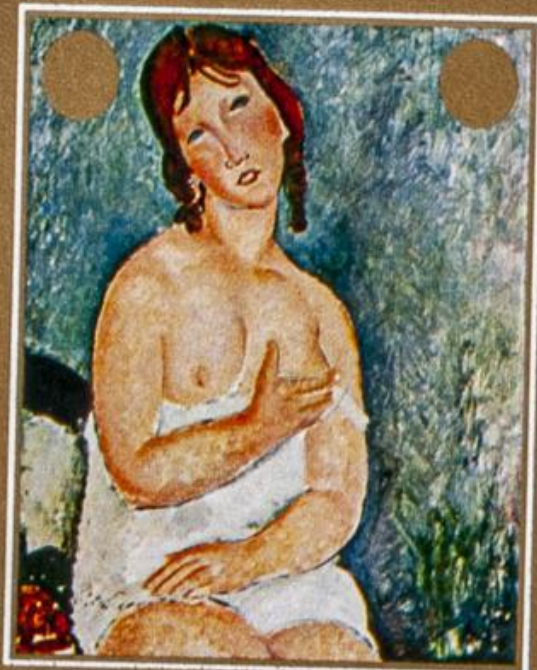

بریدجوکی
AIR MAIL

بریدجوکی
AIR MAIL