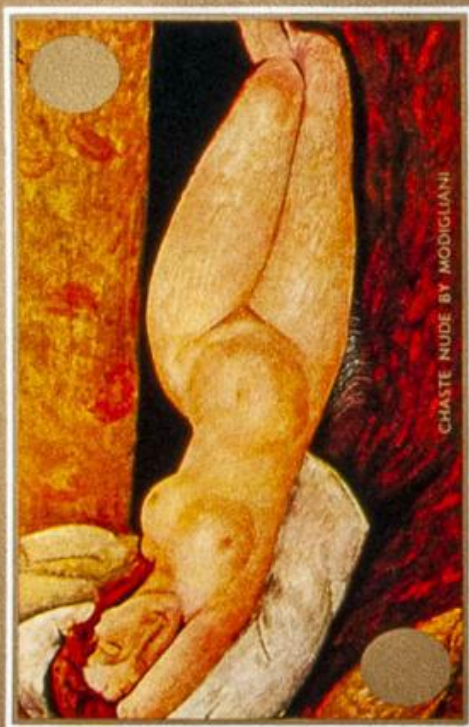

Lote: 1666

The Fournier Universe. Part 2 (From J to Z) #110

** . 1971. Modigliani paintings. Group of progressive plate proofs of the set. (Michel: 425/30)

NUDE ON A DIVAN BY MODIGLIANI

بریدجوکی
AIR MAIL

CHASTE NUDE BY MODIGLIANI