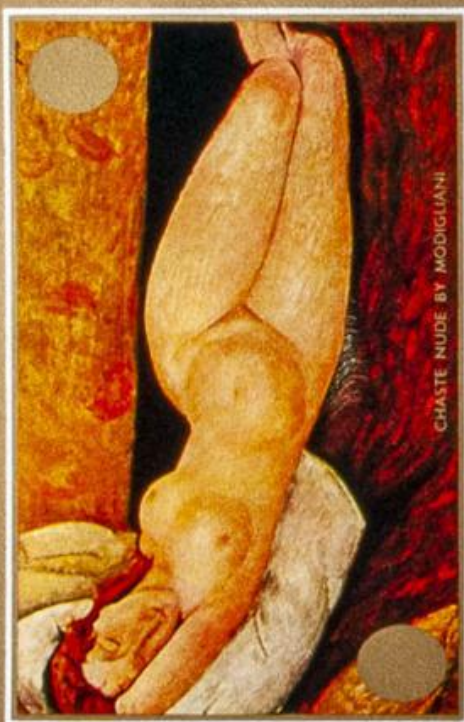

Lote: 1666

The Fournier Universe. Part 2 (From J to Z) #110

** . 1971. Modigliani paintings. Group of progressive plate proofs of the set. (Michel: 425/30)

NUDE ON A DIVAN BY MODIGLIANI

بریدجوکی
AIR MAIL

CHASTE NUDE BY MODIGLIANI