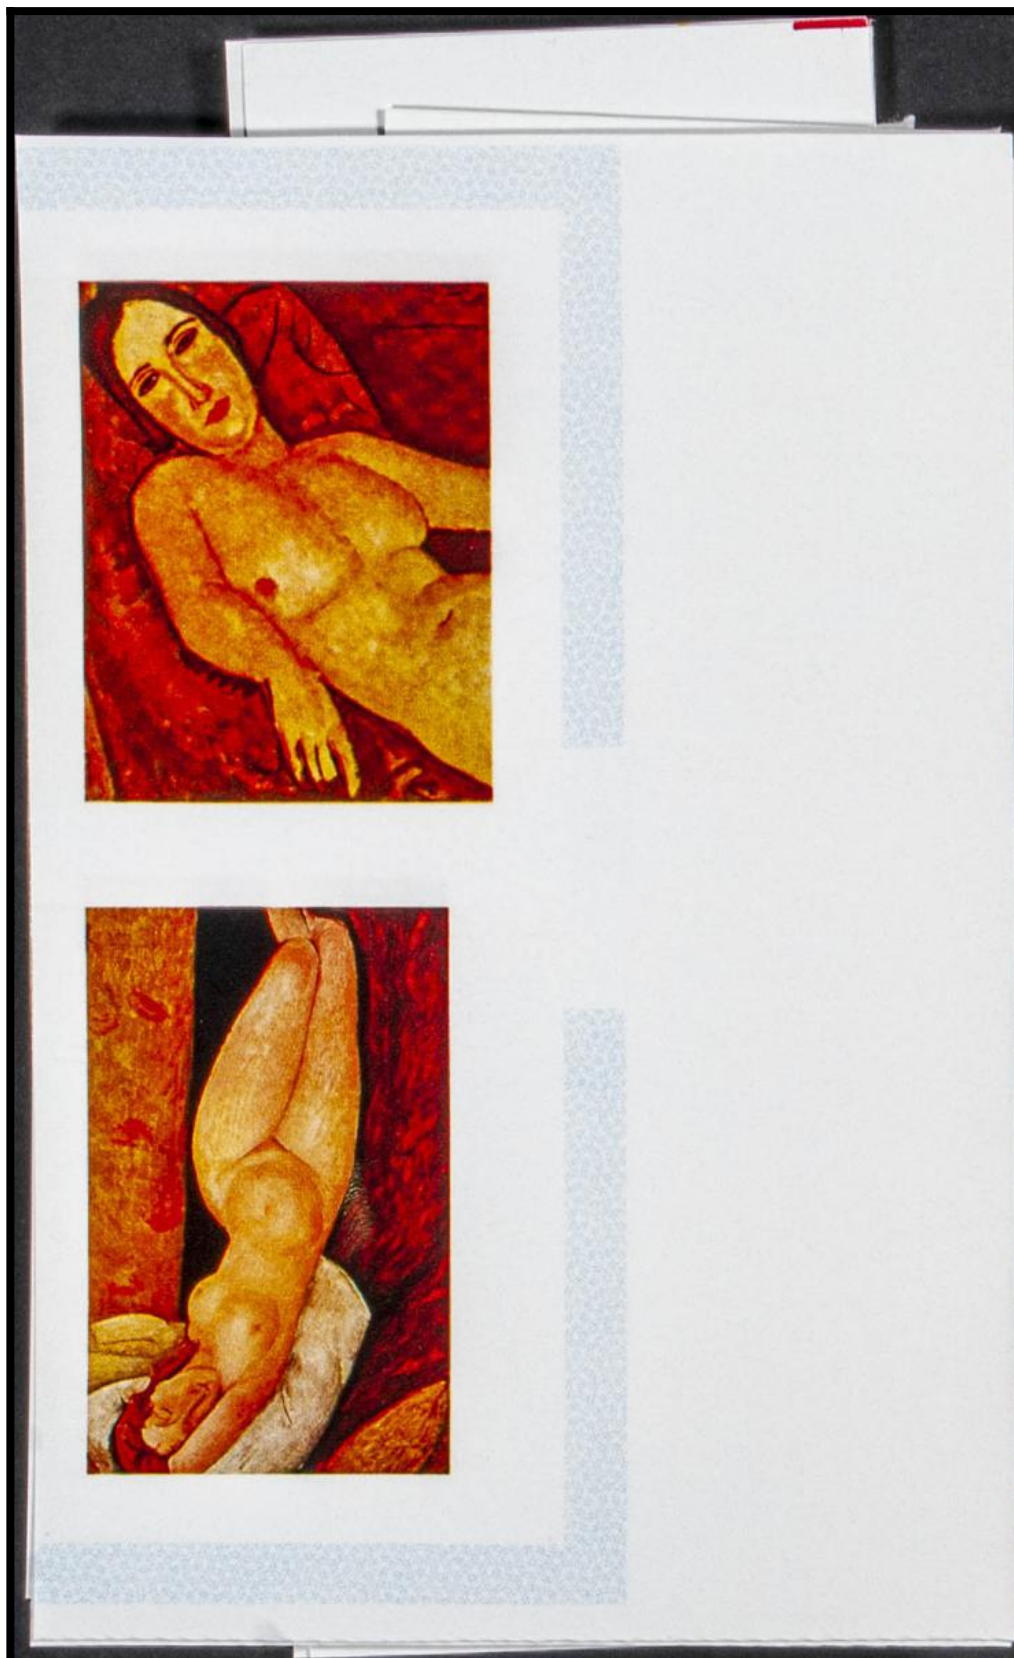

Lote: 1666

The Fournier Universe. Part 2 (From J to Z) #110

** . 1971. Modigliani paintings. Group of progressive plate proofs of the set. (Michel: 425/30)

NUDE ON A DIVAN BY MODIGLIANI

بریدجوکی
AIR MAIL

CHASTE NUDE BY MODIGLIANI