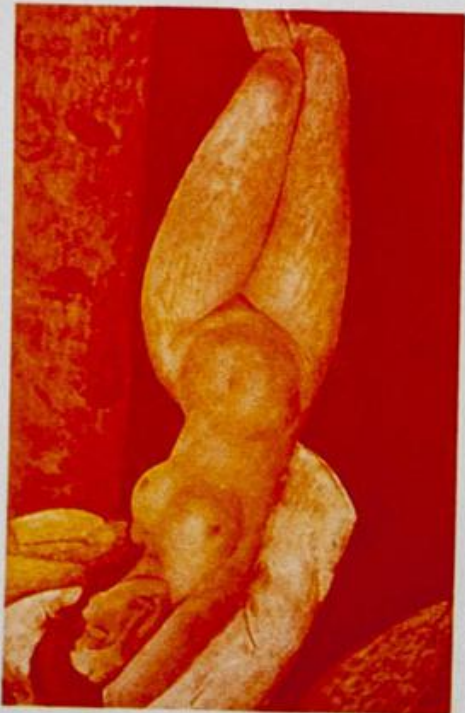

Lote: 1666

The Fournier Universe. Part 2 (From J to Z) #110

** . 1971. Modigliani paintings. Group of progressive plate proofs of the set. (Michel: 425/30)

NUDE ON A DIVAN BY MODIGLIANI

بریدجوکی
AIR MAIL

CHASTE NUDE BY MODIGLIANI