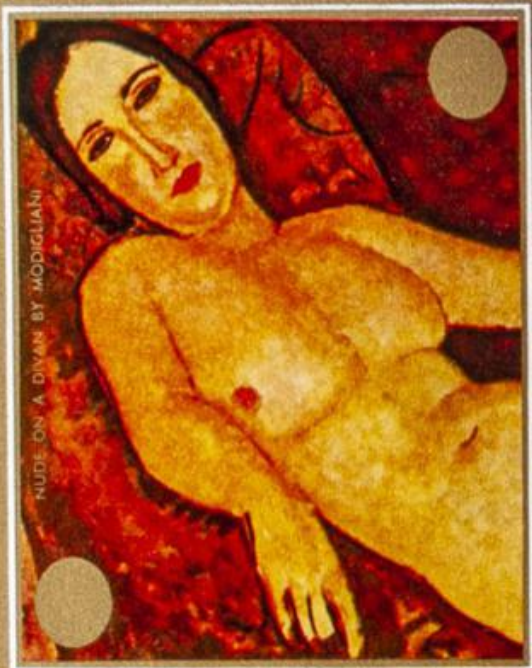

Lote: 1666

The Fournier Universe. Part 2 (From J to Z) #110

** . 1971. Modigliani paintings. Group of progressive plate proofs of the set. (Michel: 425/30)

NUDE ON A DIVAN BY MODIGLIANI

بریدجوکی
AIR MAIL

CHASTE NUDE BY MODIGLIANI