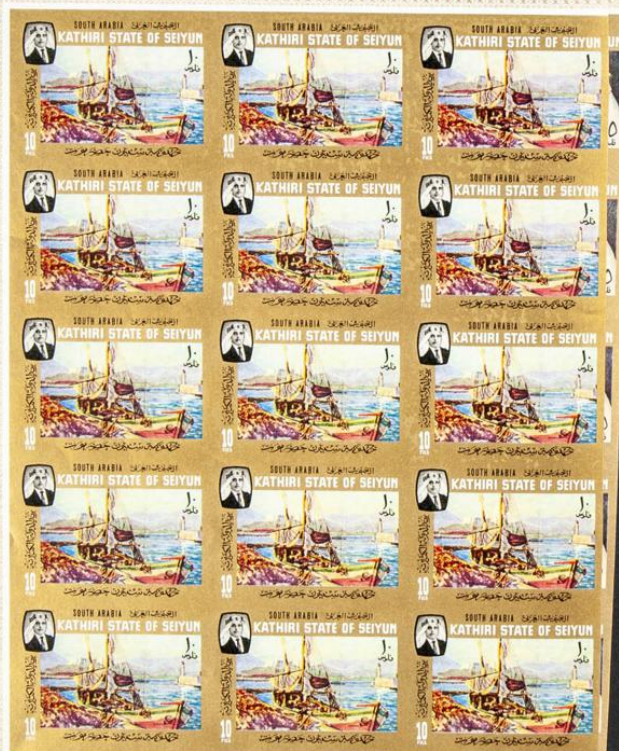

Lote: 1543

The Fournier Universe. Part 2 (From J to Z) #110

** . 1966. Sir Winston Churchill's Paintings. Group of complete IMPERFORATED set. (Michel: SE91/98)

KATHIRI STATE OF SEYUN

كاثري ستون كيركول

PAINTINGS BY CHURCHILL

SOUTH ARABIA
اليمن الجنوبي

KATHIRI STATE OF SEIYUN
حكومة سيئون كاثيري

SOUTH ARABIA
اليمن الجنوبي

PAINTINGS BY CHURCHIL

KATHIRI STATE OF SEIYUN

دولة كاثيري سيون

SOUTH ARABIA
الجمهورية العربية

PAINTINGS BY CHURCHILL