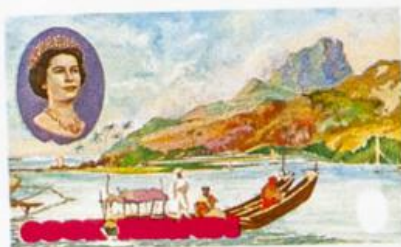

# Lote: 896

## The Fournier Universe. Part 1 (From A to I) #109

\*\* Yvert 182/85 + A. 1968. Cook first voyage. Group of progressive plate proofs of the set.

# COOK ISLANDS

IGF  
FT

ORIGINAL PAINTINGS AND ENGRAVINGS OF CAPTAIN COOK'S VOYAGES  
OF THE ALEXANDER TURNBULL LIBRARY, WELLINGTON, NEW ZEALAND