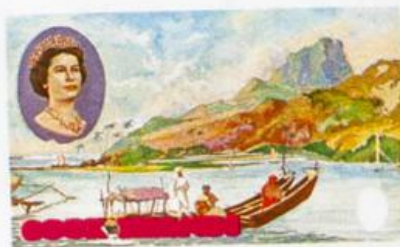

# Lote: 896

## The Fournier Universe. Part 1 (From A to I) #109

\*\* Yvert 182/85 + A. 1968. Cook first voyage. Group of progressive plate proofs of the set.

# COOK ISLANDS

IGF  
FT

ORIGINAL PAINTINGS AND ENGRAVINGS OF CAPTAIN COOK'S VOYAGES  
OF THE ALEXANDER TURNBULL LIBRARY, WELLINGTON, NEW ZEALAND