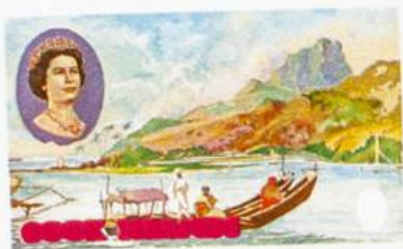

## The Fournier Universe. Part 1 (From A to I) #109

\*\* Yvert 182/85 + A. 1968. Cook first voyage. Group of progressive plate proofs of the set.

# COOK ISLANDS

IGF  
FT

ORIGINAL PAINTINGS AND ENGRAVINGS OF CAPTAIN COOK'S VOYAGES  
OF THE ALEXANDER TURNBULL LIBRARY, WELLINGTON, NEW ZEALAND