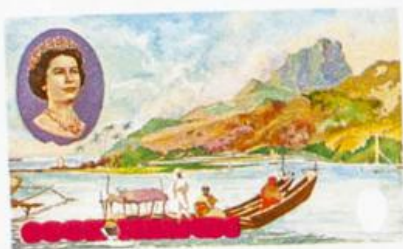

Lote: 896

The Fournier Universe. Part 1 (From A to I) #109

** Yvert 182/85 + A. 1968. Cook first voyage. Group of progressive plate proofs of the set.

COOK ISLANDS

IGF
FT

ORIGINAL PAINTINGS AND ENGRAVINGS OF CAPTAIN COOK'S VOYAGES
OF THE ALEXANDER TURNBULL LIBRARY, WELLINGTON, NEW ZEALAND

COOK ISLANDS

ORIGINAL PAINTINGS AND ENGRAVINGS OF CAPTAIN COOK'S VOYAGES
THE ALEXANDER TURNBULL LIBRARY, WELLINGTON, NEW ZEALAND

COOK ISLANDS

ORIGINAL PAINTINGS AND ENGRAVINGS OF CAPTAIN COOK'S VOYAGES
FROM THE ALEXANDER TURNBULL LIBRARY, WELLINGTON, NEW ZEALAND

COOK ISLANDS

ORIGINAL PAINTINGS AND ENGRAVINGS OF CAPTAIN COOK'S VOYAGES
FROM THE ALEXANDER TURNBULL LIBRARY, WELLINGTON, NEW ZEALAND