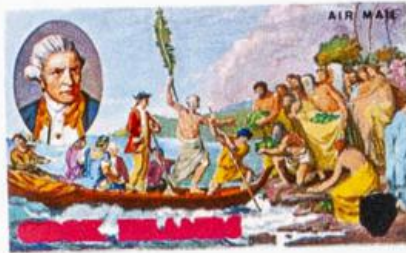

Lote: 896

The Fournier Universe. Part 1 (From A to I) #109

** Yvert 182/85 + A. 1968. Cook first voyage. Group of progressive plate proofs of the set.

COOK ISLANDS

IGF
FT

ORIGINAL PAINTINGS AND ENGRAVINGS OF CAPTAIN COOK'S VOYAGES
OF THE ALEXANDER TURNBULL LIBRARY, WELLINGTON, NEW ZEALAND

COOK ISLANDS

ORIGINAL PAINTINGS AND ENGRAVINGS OF CAPTAIN COOK'S VOYAGES
THE ALEXANDER TURNBULL LIBRARY, WELLINGTON, NEW ZEALAND

COOK ISLANDS

ORIGINAL PAINTINGS AND ENGRAVINGS OF CAPTAIN COOK'S VOYAGES
FROM THE ALEXANDER TURNBULL LIBRARY, WELLINGTON, NEW ZEALAND