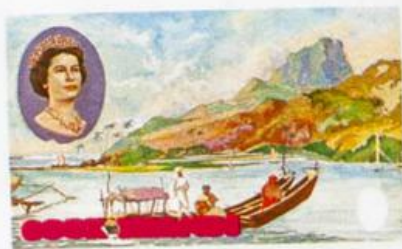

Lote: 896

The Fournier Universe. Part 1 (From A to I) #109

** Yvert 182/85 + A. 1968. Cook first voyage. Group of progressive plate proofs of the set.

COOK ISLANDS

IGF
FT

ORIGINAL PAINTINGS AND ENGRAVINGS OF CAPTAIN COOK'S VOYAGES
OF THE ALEXANDER TURNBULL LIBRARY, WELLINGTON, NEW ZEALAND

COOK ISLANDS

ORIGINAL PAINTINGS AND ENGRAVINGS OF CAPTAIN COOK'S VOYAGES
THE ALEXANDER TURNBULL LIBRARY, WELLINGTON, NEW ZEALAND

COOK ISLANDS

ORIGINAL PAINTINGS AND ENGRAVINGS OF CAPTAIN COOK'S VOYAGES
FROM THE ALEXANDER TURNBULL LIBRARY, WELLINGTON, NEW ZEALAND

COOK ISLANDS

ORIGINAL PAINTINGS AND ENGRAVINGS OF CAPTAIN COOK'S VOYAGES
FROM THE ALEXANDER TURNBULL LIBRARY, WELLINGTON, NEW ZEALAND