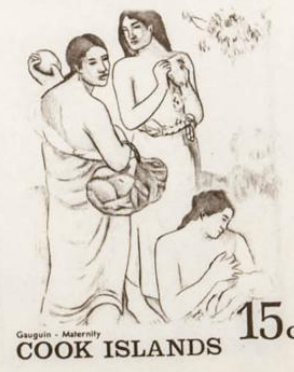

## The Fournier Universe. Part 1 (From A to I) #109

\*\* Yvert 160/65. 1967. Gauguin paintings. Group of progressive plate proofs of the set.

PAUL GAUGUIN (1848-1903). ARTIST OF POLYNESIA

SHEET 90c

COOK ISLANDS 5c