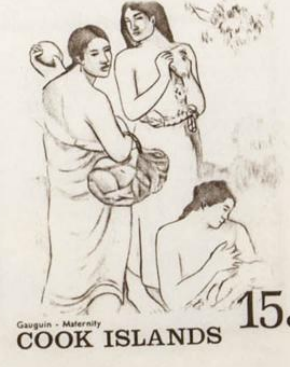

Lote: 885

The Fournier Universe. Part 1 (From A to I) #109

** Yvert 160/65. 1967. Gauguin paintings. Group of progressive plate proofs of the set.

PAUL GAUGUIN (1848-1903). ARTIST OF POLYNESIA

SHEET 90c

Gauguin - Still life with flowers
COOK ISLANDS 5c