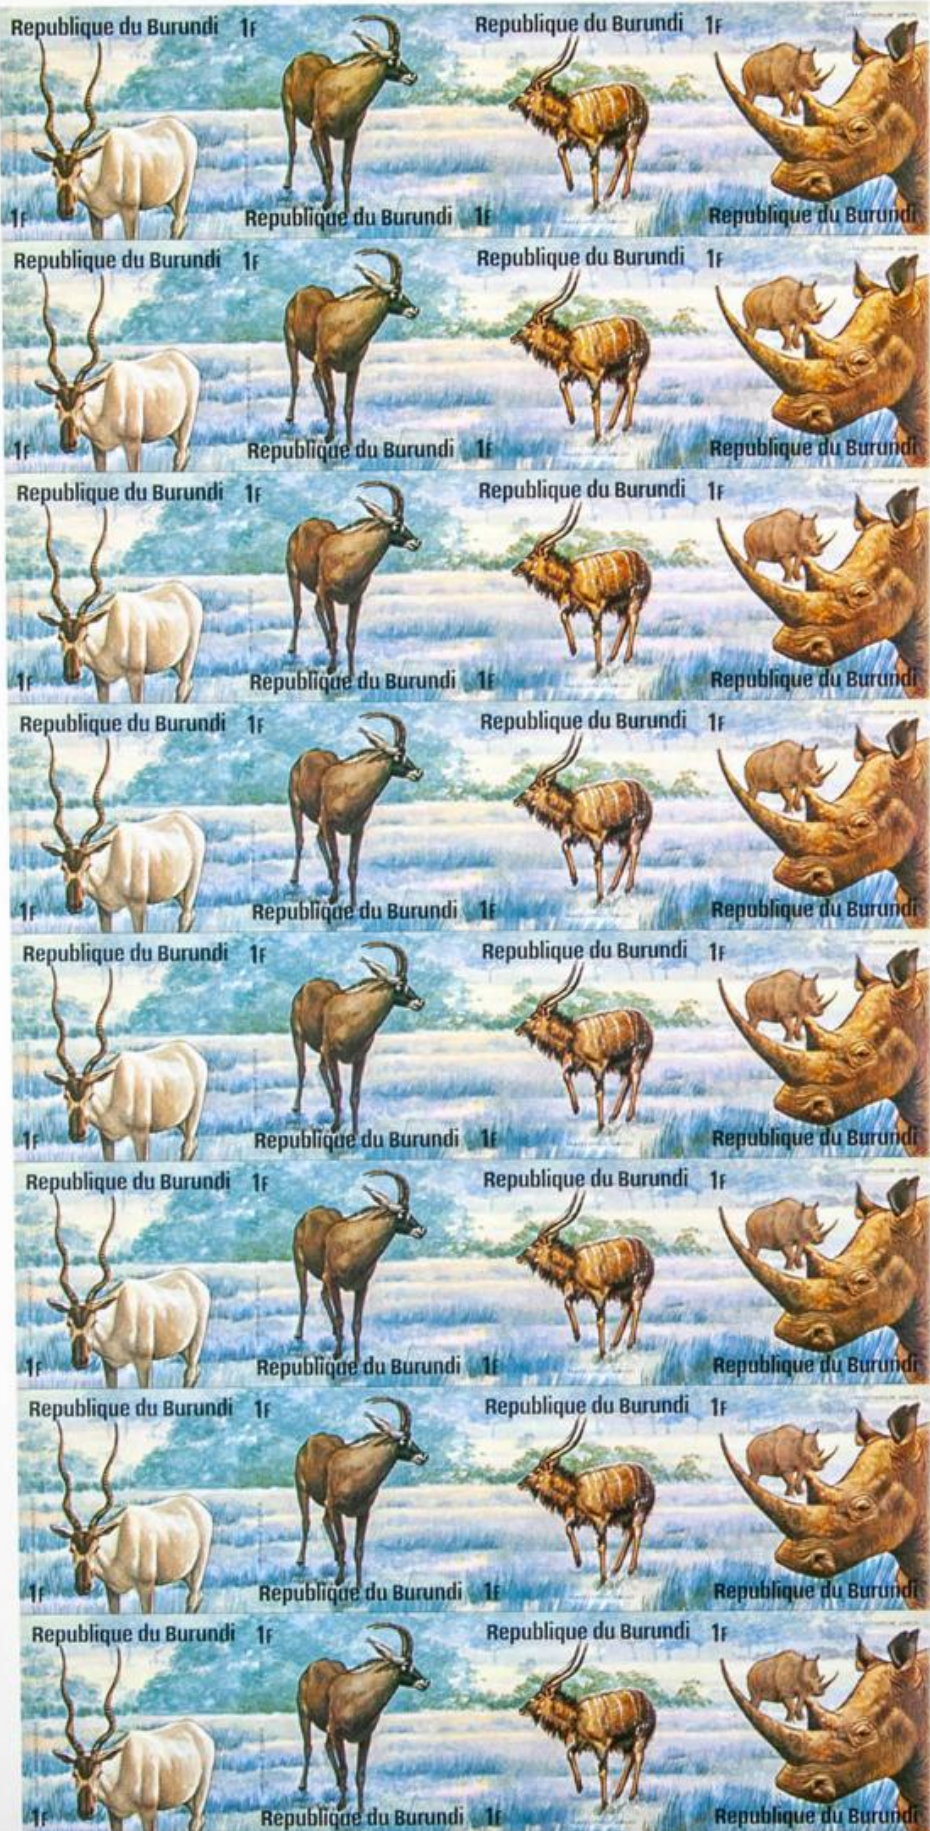

Lote: 639

The Fournier Universe. Part 1 (From A to I) #109

** Yvert . 1975. Wildlife. Group of complete IMPERFORATED set. (Michel: 1173/96)

Republique du Burundi 5f

Republique du Burundi 5f

Re

Republique du Burundi 5f