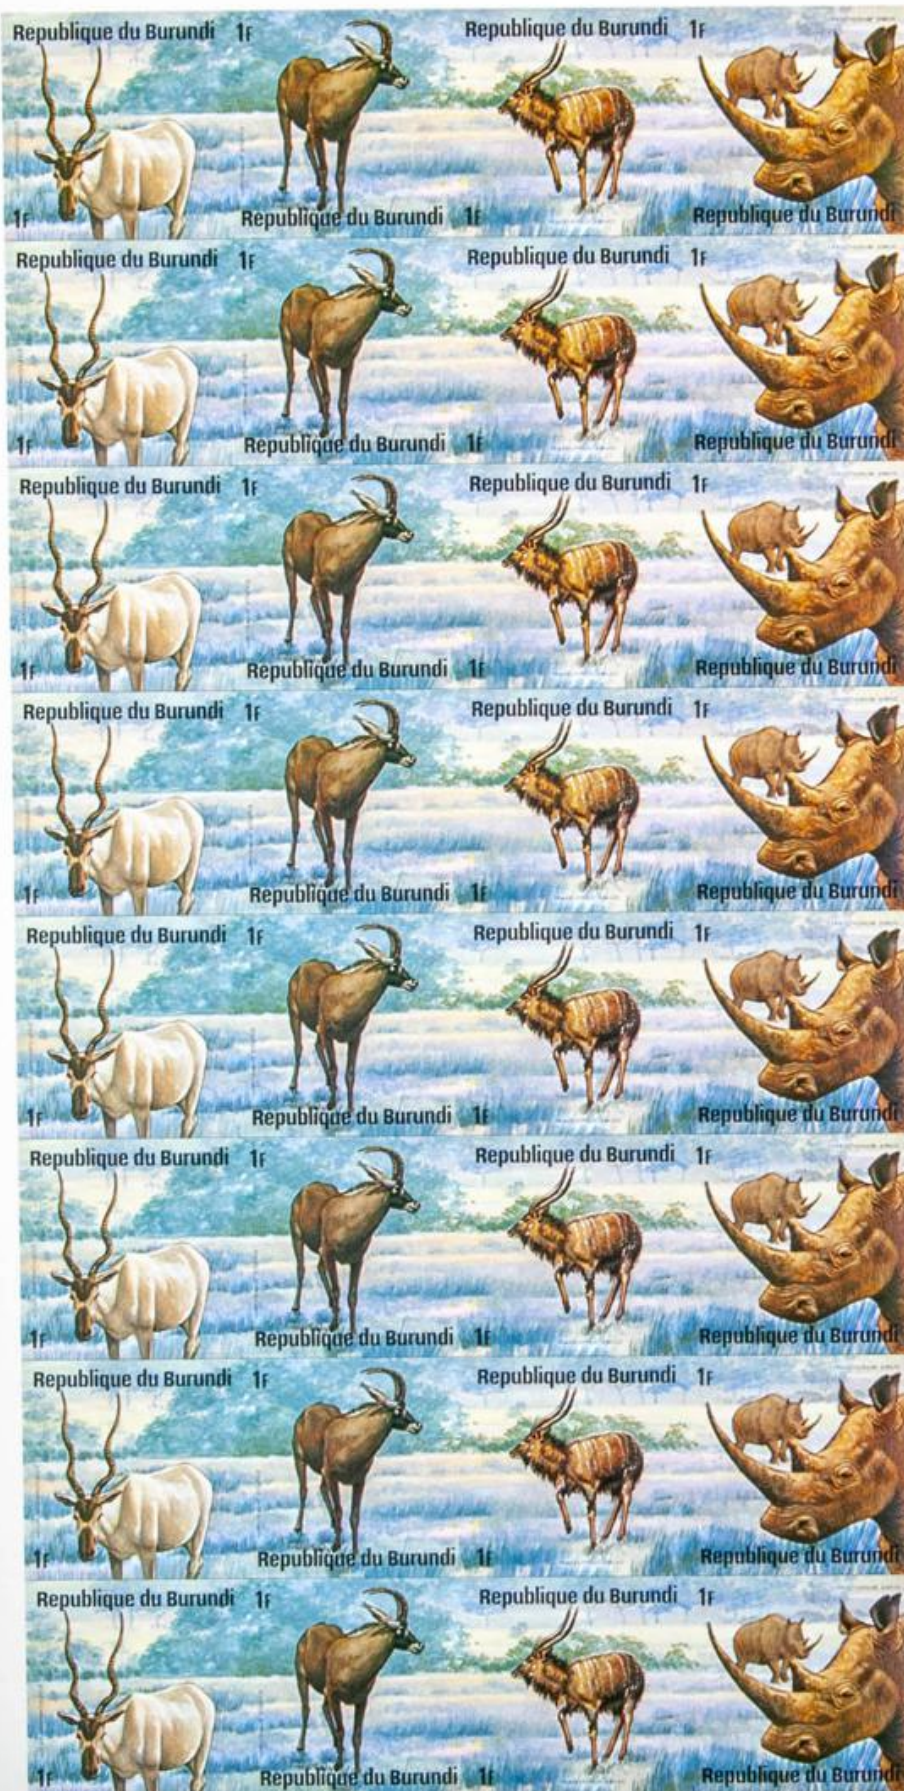

Lote: 639

The Fournier Universe. Part 1 (From A to I) #109

** Yvert . 1975. Wildlife. Group of complete IMPERFORATED set. (Michel: 1173/96)

Republique du Burundi 5f

Republique du Burundi 5f

Re

Republique du Burundi 5f