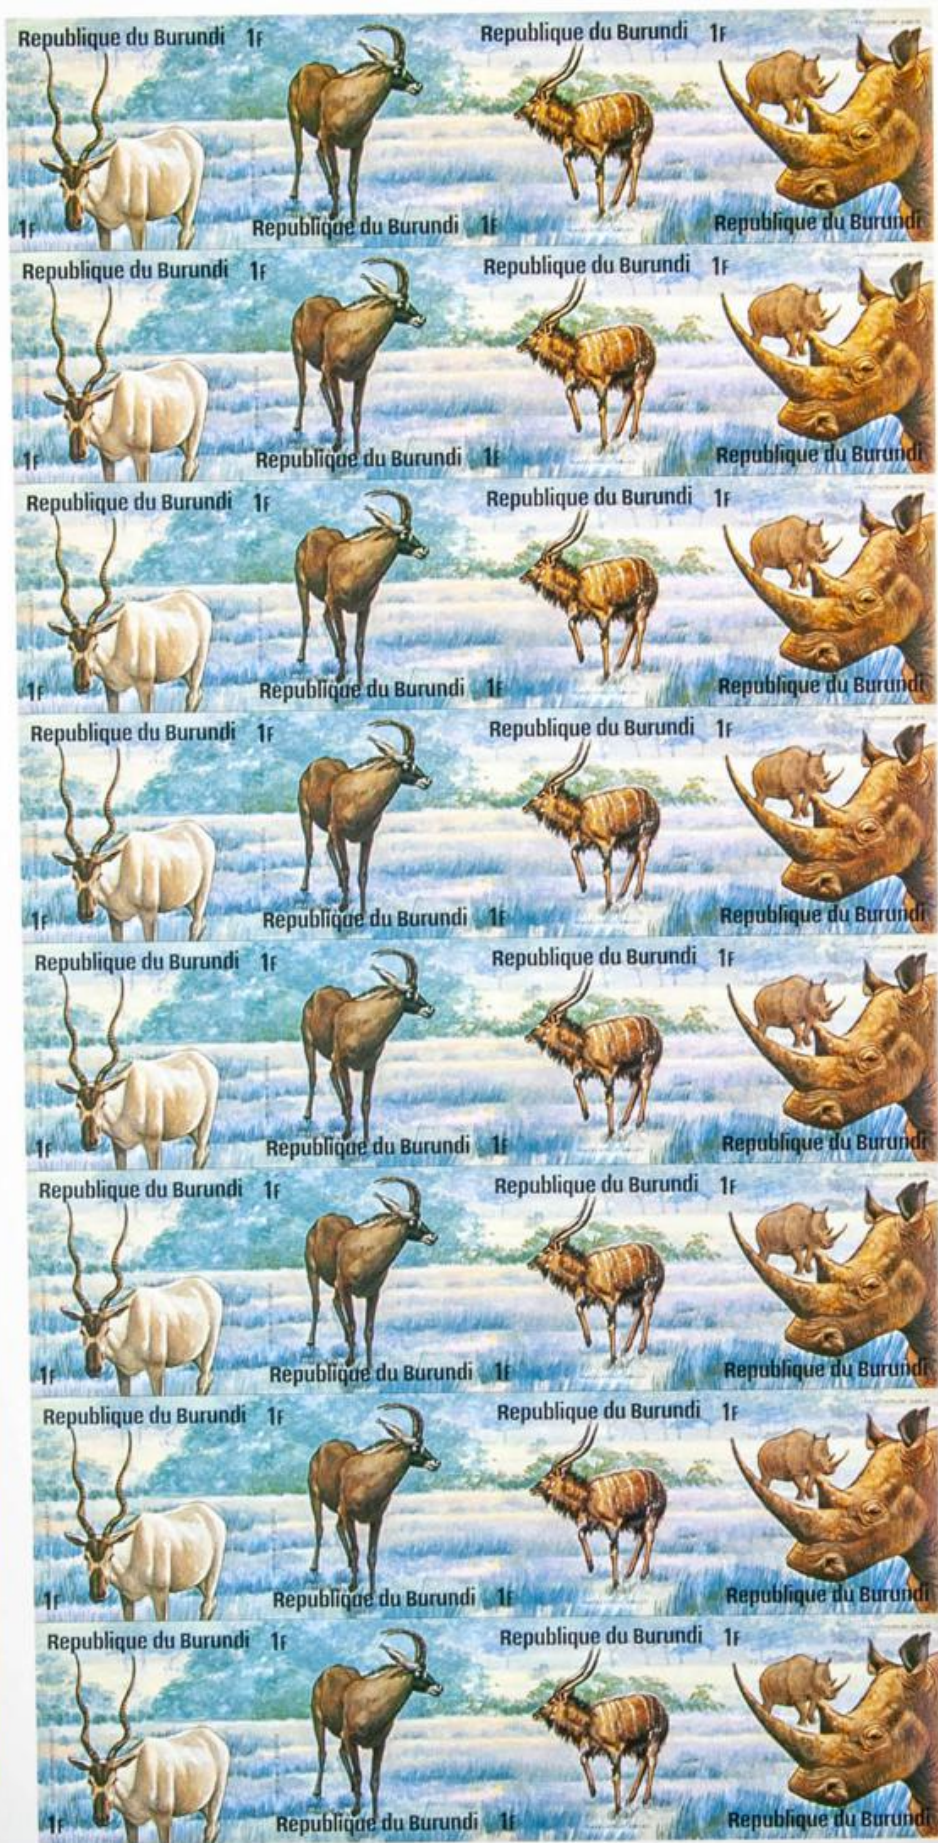

Lote: 639

The Fournier Universe. Part 1 (From A to I) #109

** Yvert . 1975. Wildlife. Group of complete IMPERFORATED set. (Michel: 1173/96)

Republique du Burundi 5f

Republique du Burundi 5f

Re

Republique du Burundi 5f