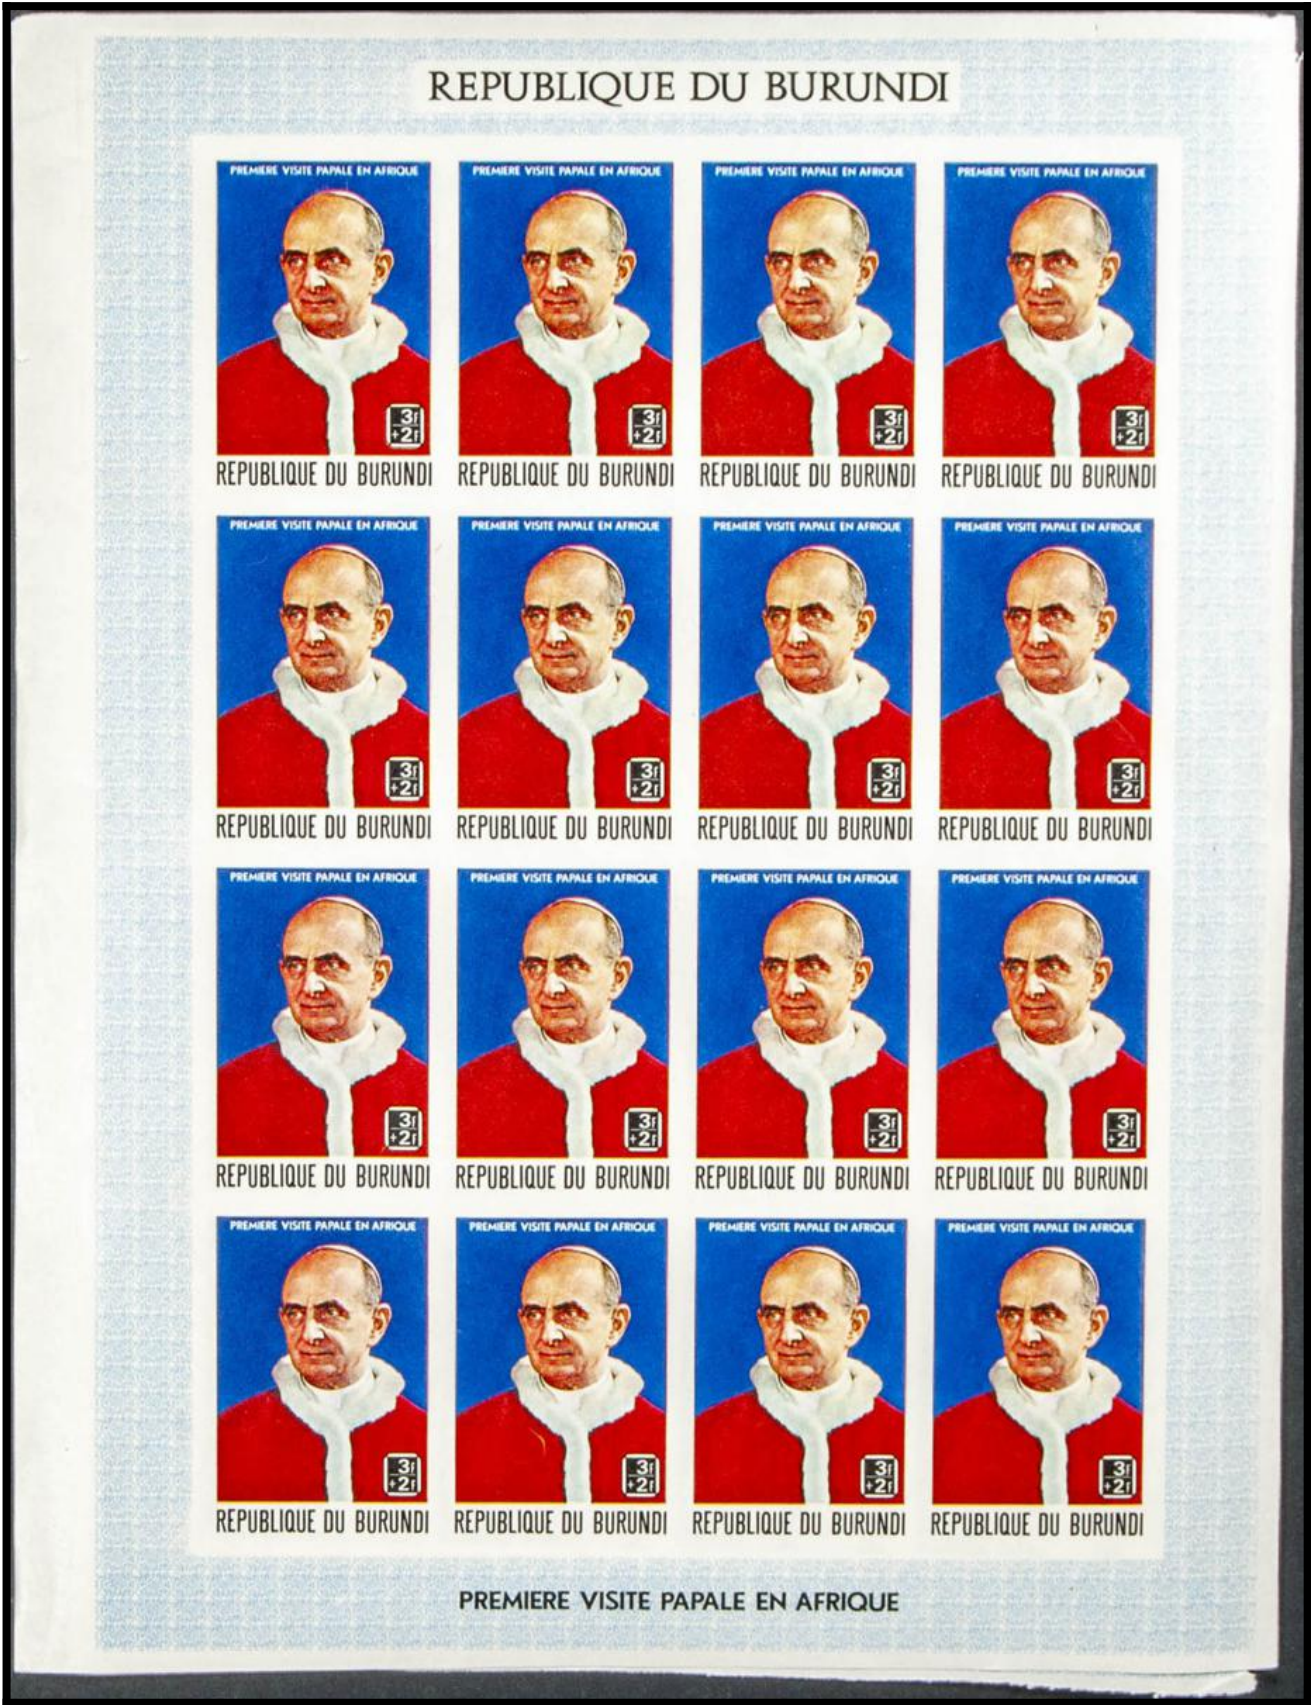

Lote: 452

The Fournier Universe. Part 1 (From A to I) #109

** Yvert 330/36. 1969. Pope visit. Group of complete IMPERFORATED set.

REPUBLIQUE DU BURUNDI

PREMIERE VISITE PAPALE EN AFRIQUE

REPUBLIQUE DU BURUNDI