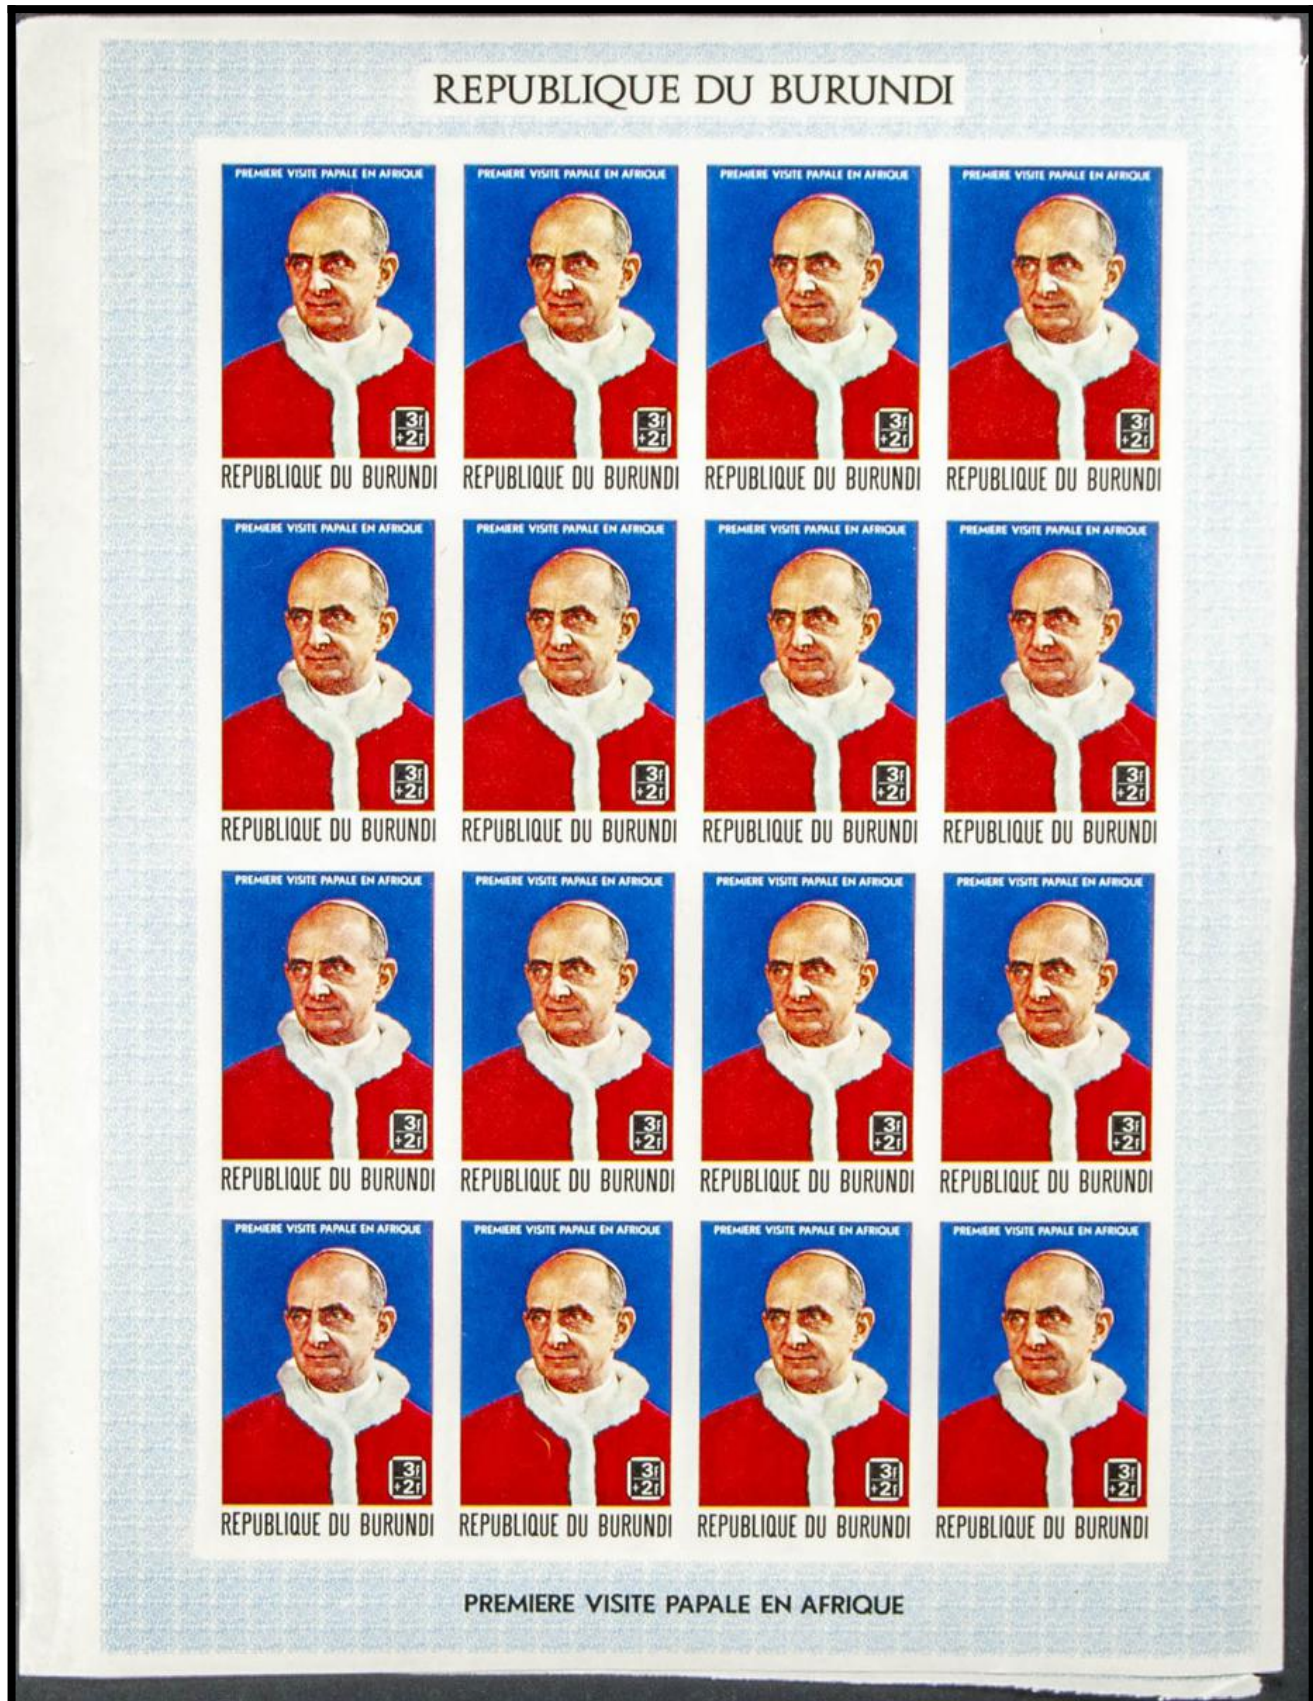

Lote: 452

The Fournier Universe. Part 1 (From A to I) #109

** Yvert 330/36. 1969. Pope visit. Group of complete IMPERFORATED set.

REPUBLIQUE DU BURUNDI

PREMIERE VISITE PAPALE EN AFRIQUE

REPUBLIQUE DU BURUNDI