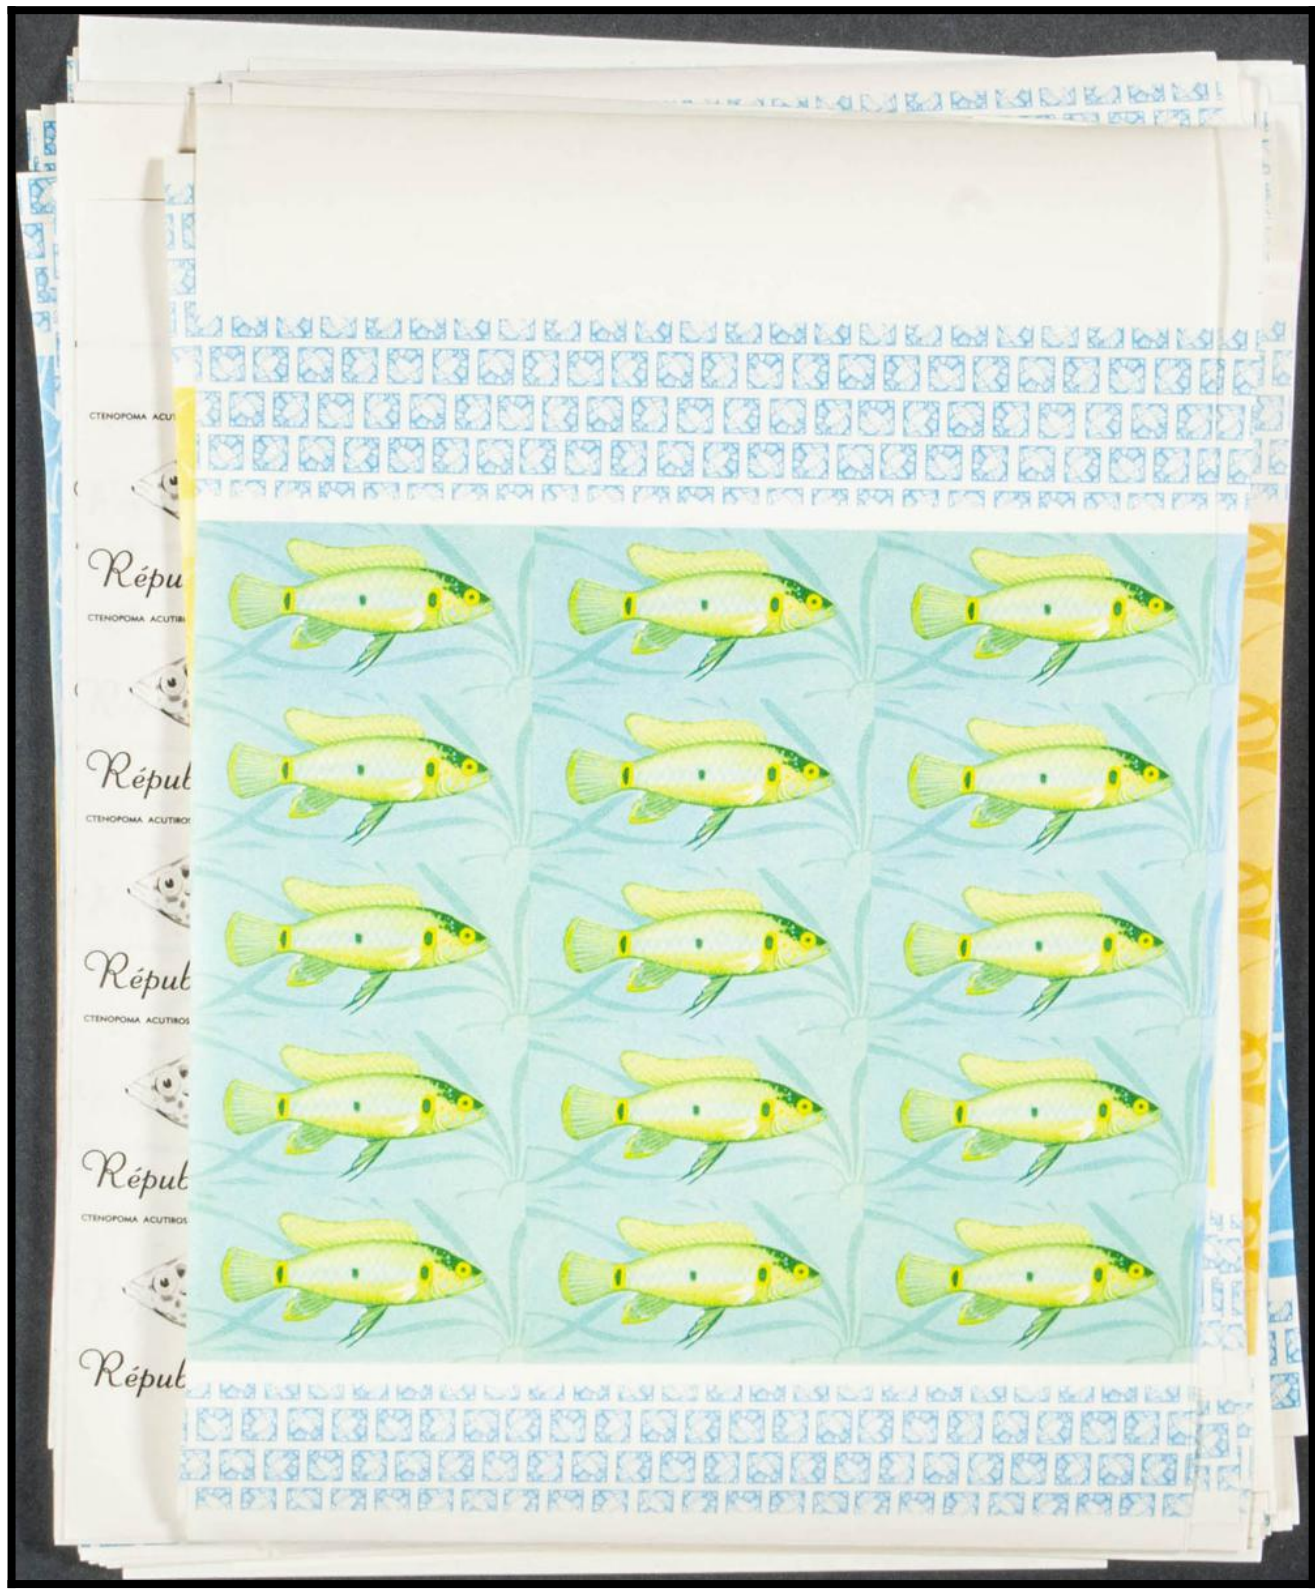

CTENOPOMA ACUTIBOS

Réput

CTENOPOMA ACUTIBOS

Réput

CTENOPOMA ACUTIBOS

Réput

CTENOPOMA ACUTIBOS

Réput

CTENOPOMA ACUTIBOS

Réput