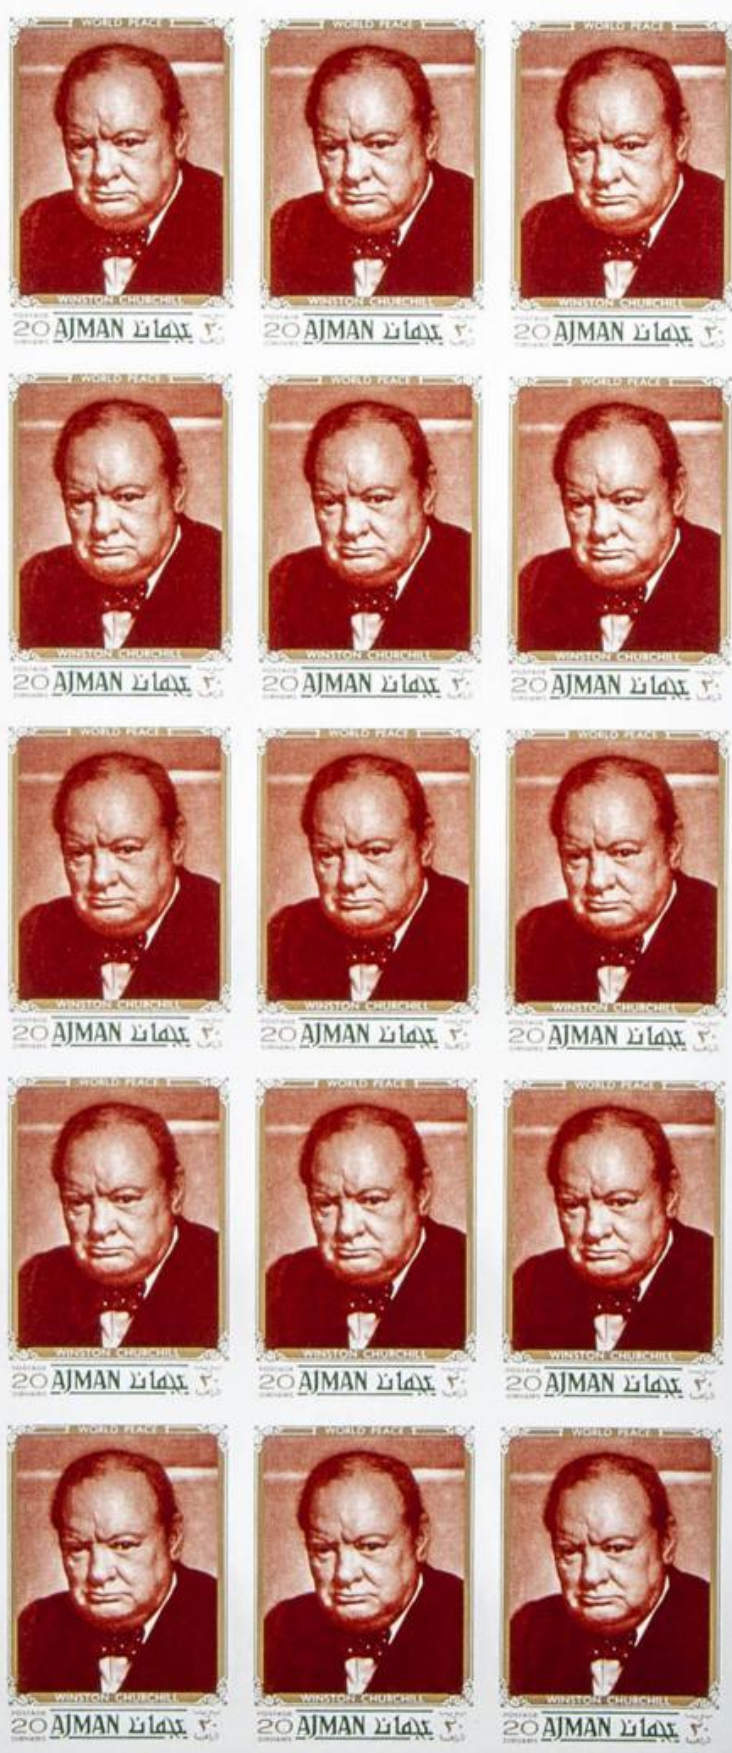

Lote: 290

The Fournier Universe. Part 1 (From A to I) #109

** Yvert . 1972. World Peace. Group of complete IMPERFORATED set. (Michel: 1246/53A)

803 1

803 1

303 1

107