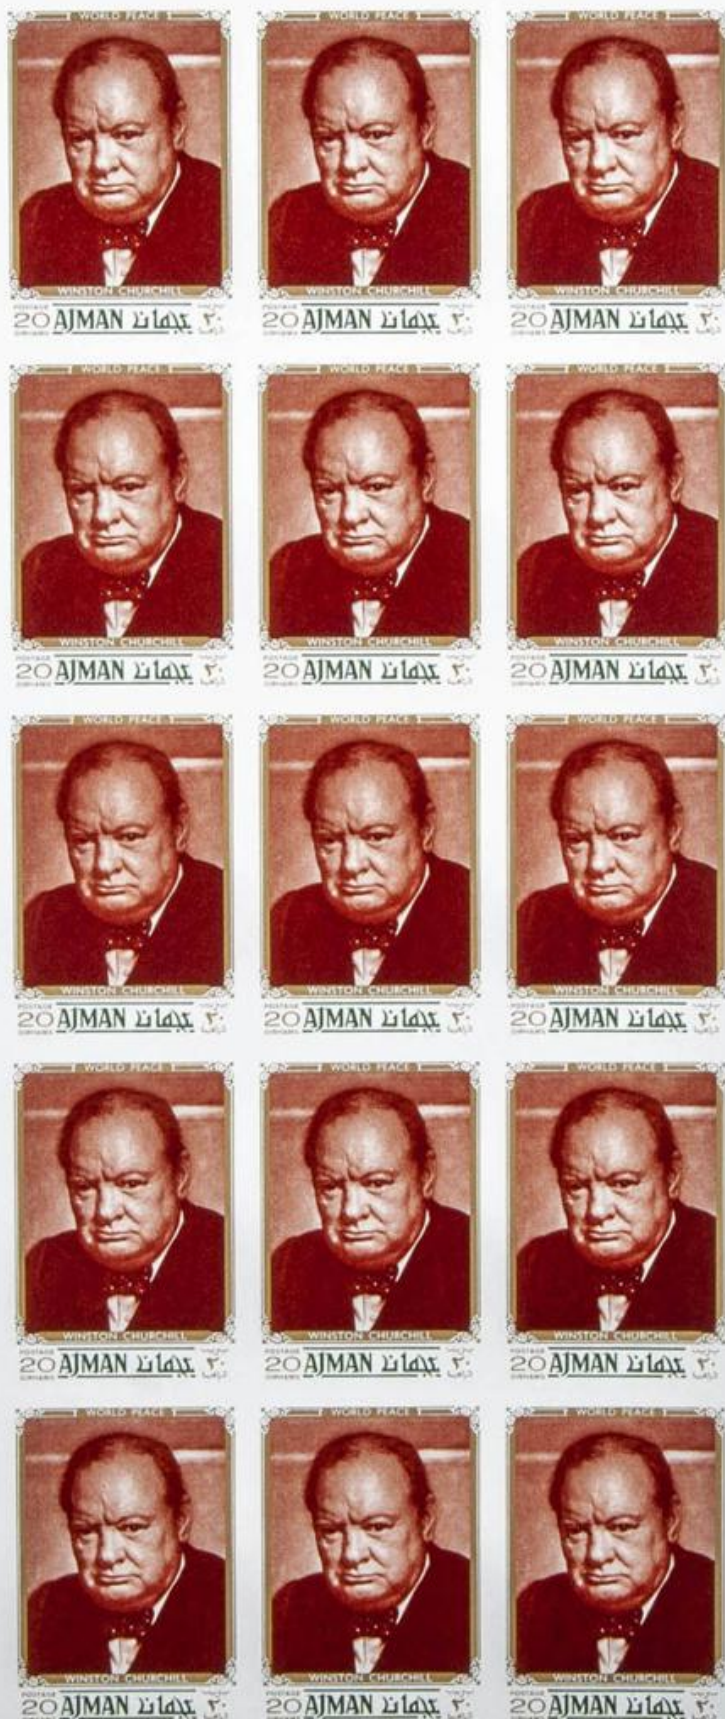

Lote: 290

The Fournier Universe. Part 1 (From A to I) #109

** Yvert . 1972. World Peace. Group of complete IMPERFORATED set. (Michel: 1246/53A)

803 1

803 1

303 1

107