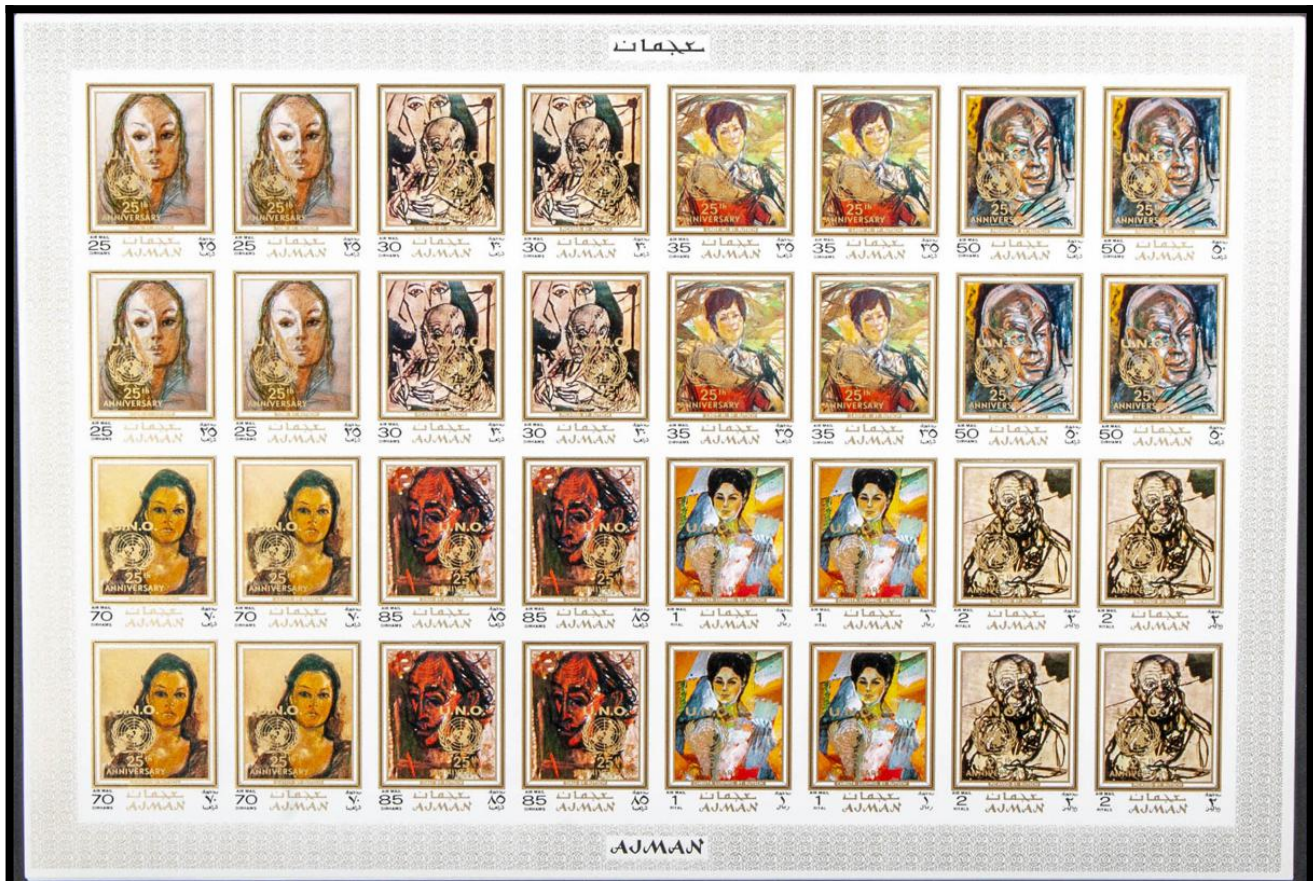

Lote: 231

The Fournier Universe. Part 1 (From A to I) #109

** . 1971. Rutsch paintings. Group of complete IMPERFORATED set. (Michel: 702/09)

عجمان

AJMAN

عجمان

AJMAN

عجمان