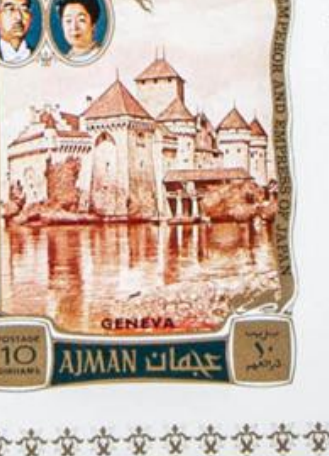

Lote: 215

The Fournier Universe. Part 1 (From A to I) #109

** . 1971. Hirohito Europe visit. Group of complete IMPERFORATED set. (Michel: 1040/45)

عجمان

AJMAN

عجمان

AJMAN

عجمان

عجمان

AJMAN

عجمان

AJMAN

عجمان

AJMAN