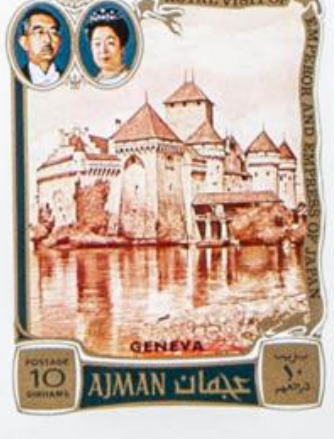

عجمان

AJMAN