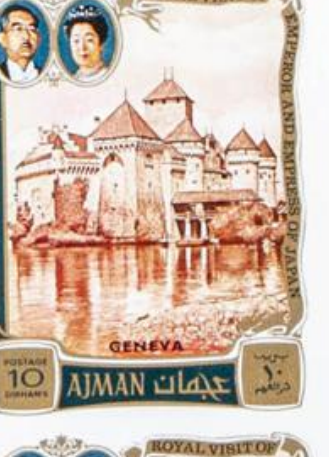

Lote: 215

The Fournier Universe. Part 1 (From A to I) #109

** . 1971. Hirohito Europe visit. Group of complete IMPERFORATED set. (Michel: 1040/45)

عجمان

AJMAN

عجمان

AJMAN

عجمان

عجمان

AJMAN

عجمان

AJMAN

عجمان

AJMAN