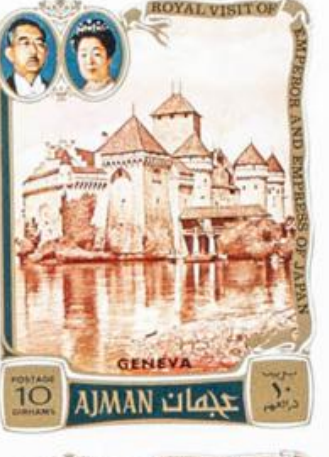

Lote: 215

The Fournier Universe. Part 1 (From A to I) #109

** . 1971. Hirohito Europe visit. Group of complete IMPERFORATED set. (Michel: 1040/45)

عجمان

AJMAN

عجمان

AJMAN

عجمان

عجمان

AJMAN

عجمان

AJMAN

عجمان

AJMAN