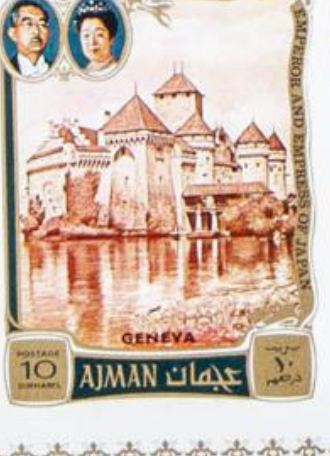

Lote: 215

The Fournier Universe. Part 1 (From A to I) #109

** . 1971. Hirohito Europe visit. Group of complete IMPERFORATED set. (Michel: 1040/45)

عجمان

AJMAN

عجمان

AJMAN

عجمان

عجمان

AJMAN

عجمان

AJMAN

عجمان

AJMAN