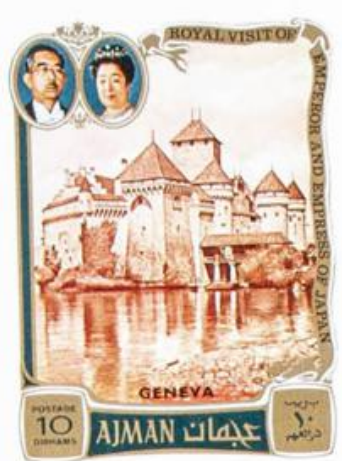

عجمان

AJMAN