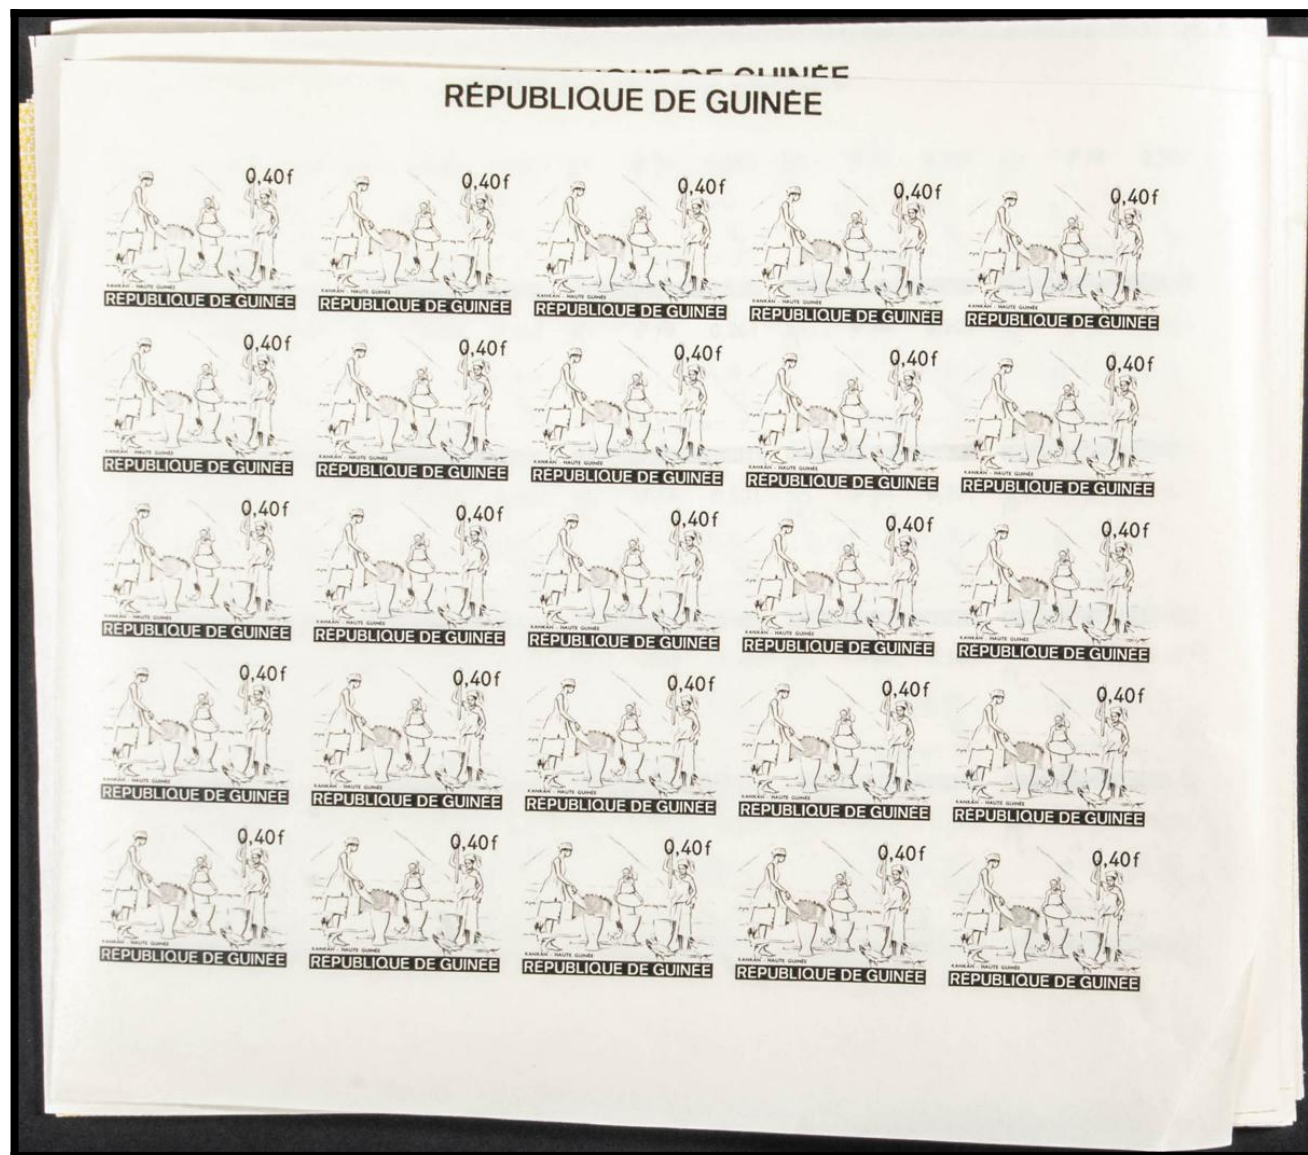

# Lote: 1356

## The Fournier Universe. Part 1 (From A to I) #109

\*\* Yvert 344/54. 1968. Folklore. Group of progressive plate proofs of the set.

# RÉPUBLIQUE DE GUINÉE