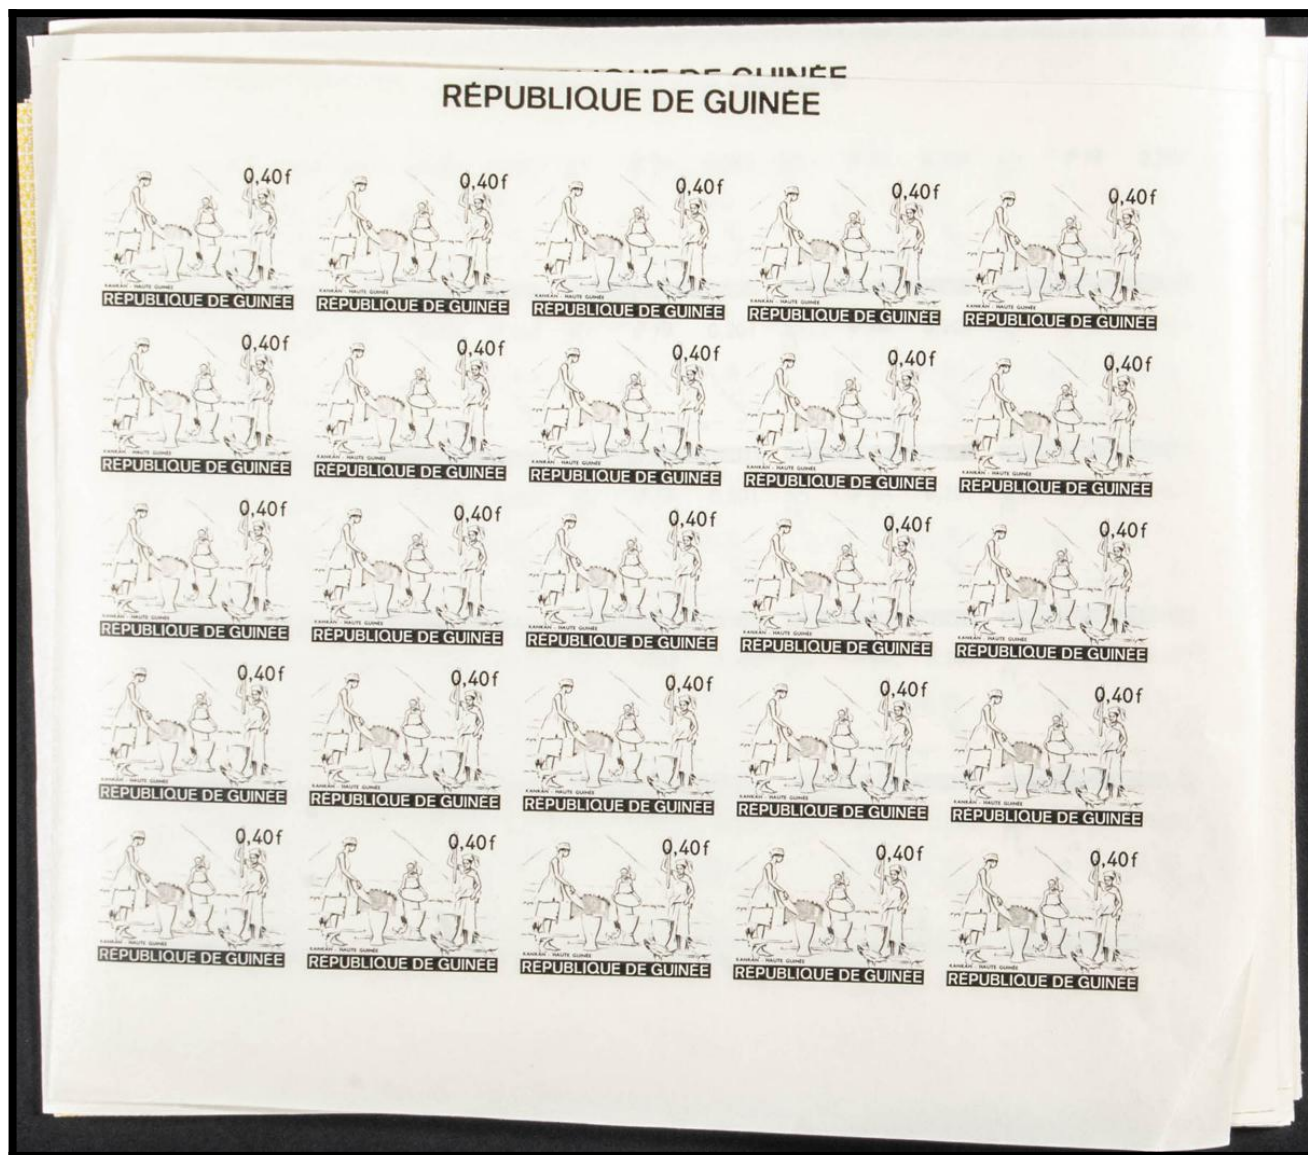

# Lote: 1356

## The Fournier Universe. Part 1 (From A to I) #109

\*\* Yvert 344/54. 1968. Folklore. Group of progressive plate proofs of the set.

# RÉPUBLIQUE DE GUINÉE