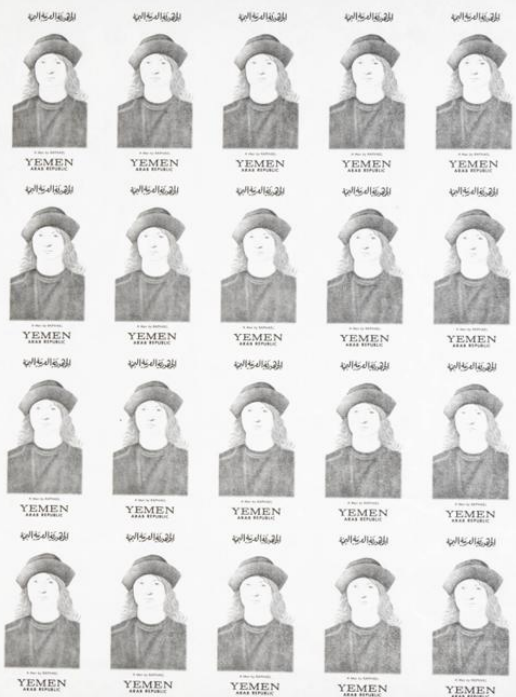

# Lote: 2817

## The Fournier Universe. Part II (From J to Z) #118

\*\* 1968. Raphael paintings. Group of progressive plate proofs of the set. (Michel: A756/60). TO EXAM.

الجمهورية العربية اليمنية

YEMEN ARAB REPUBLIC

الجمهورية العربية اليمنية

YEMEN ARAB REPUBLIC