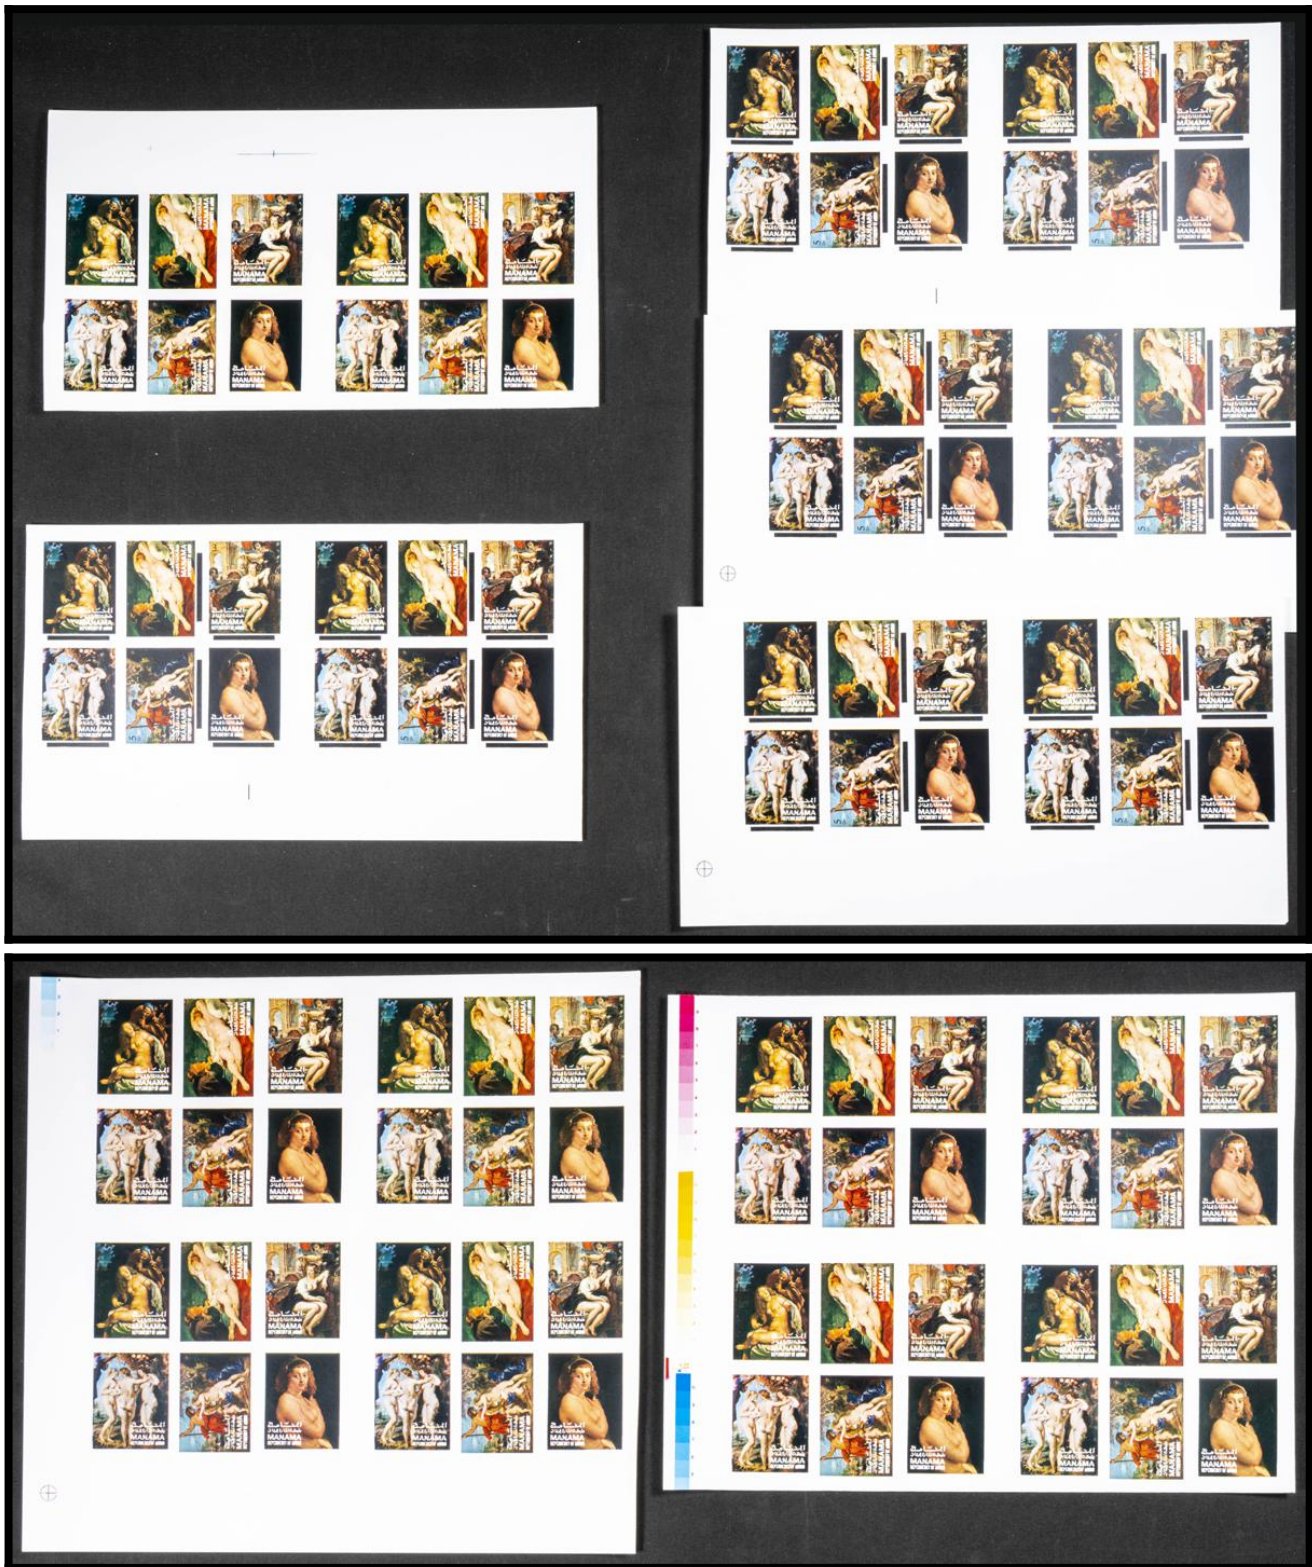

Lote: 1522

The Fournier Universe. Part II (From J to Z) #118

** 1970. Rubens paintings. Group of progressive plate proofs of the set. (Michel: 690/69). TO EXAM.

474/90