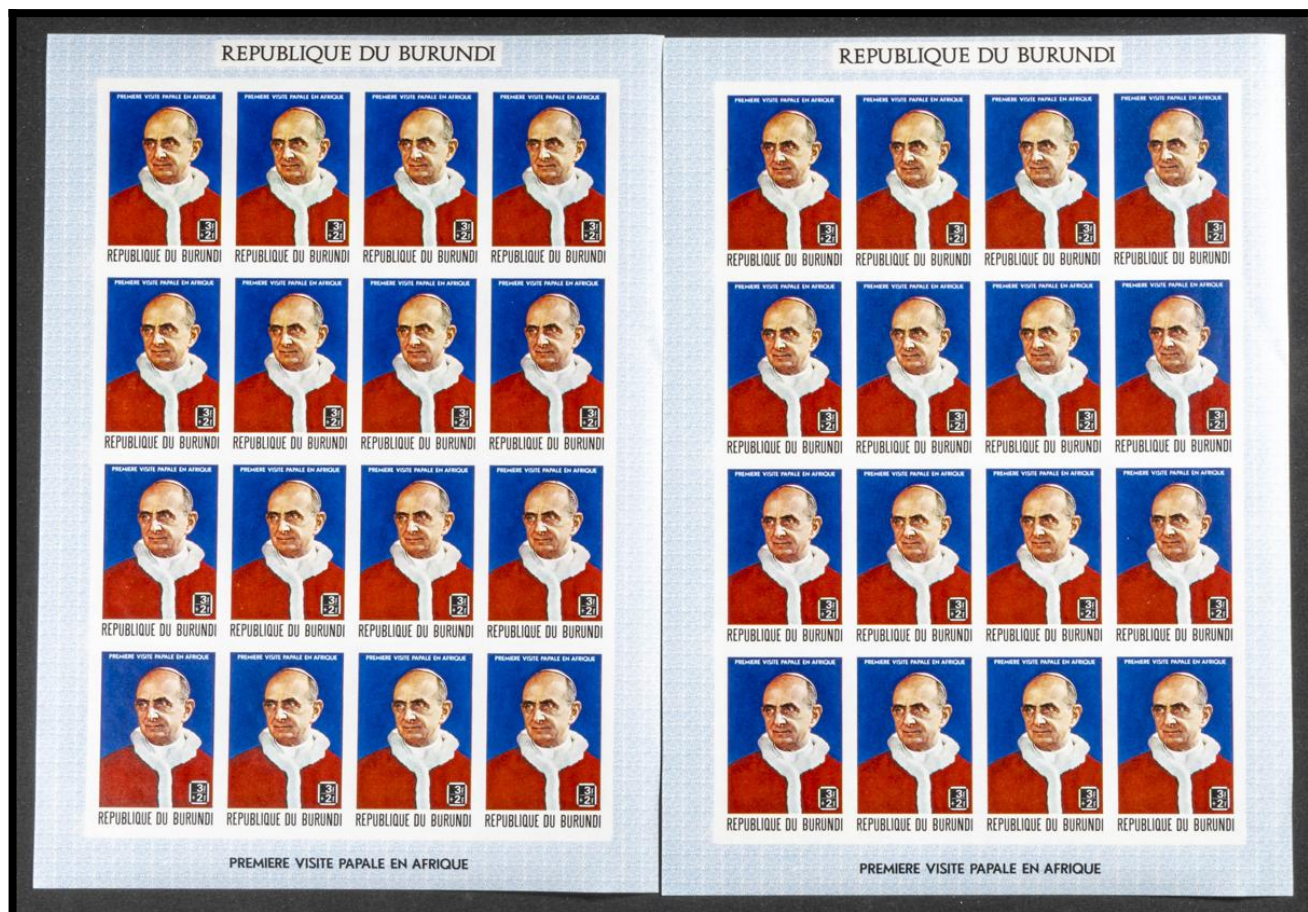

Lote: 381

The Fournier Universe. Part I (From A to I) #117

** Yvert 330/36. 1969. Pope visit. Group of IMPERFORATED sets. TO EXAM.

REPUBLIQUE DU BURUNDI

PREMIERE VISITE PAPALE EN AFRIQUE

REPUBLIQUE DU BURUNDI