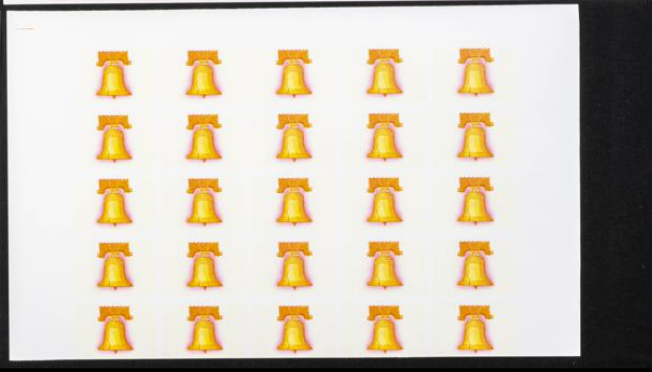

Lote: 266

The Fournier Universe. Part I (From A to I) #117

** Yvert 71/74. 1976. American bicentenary. Group of progressive plate proofs of the set. TO EXAM.

T107

6603