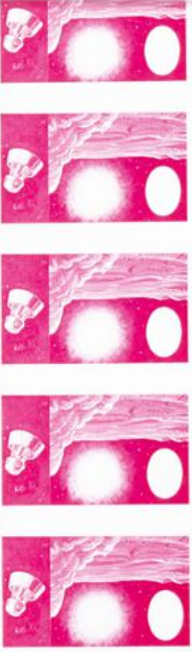

# Lote: 1291

## The Fournier Universe. Part I (From A to I) #117

\*\* Yvert 511/16. 1973. Copernicus. Group of progressive plate proofs of the set. TO EXAM.

5 913

5 3118

+

5 2394