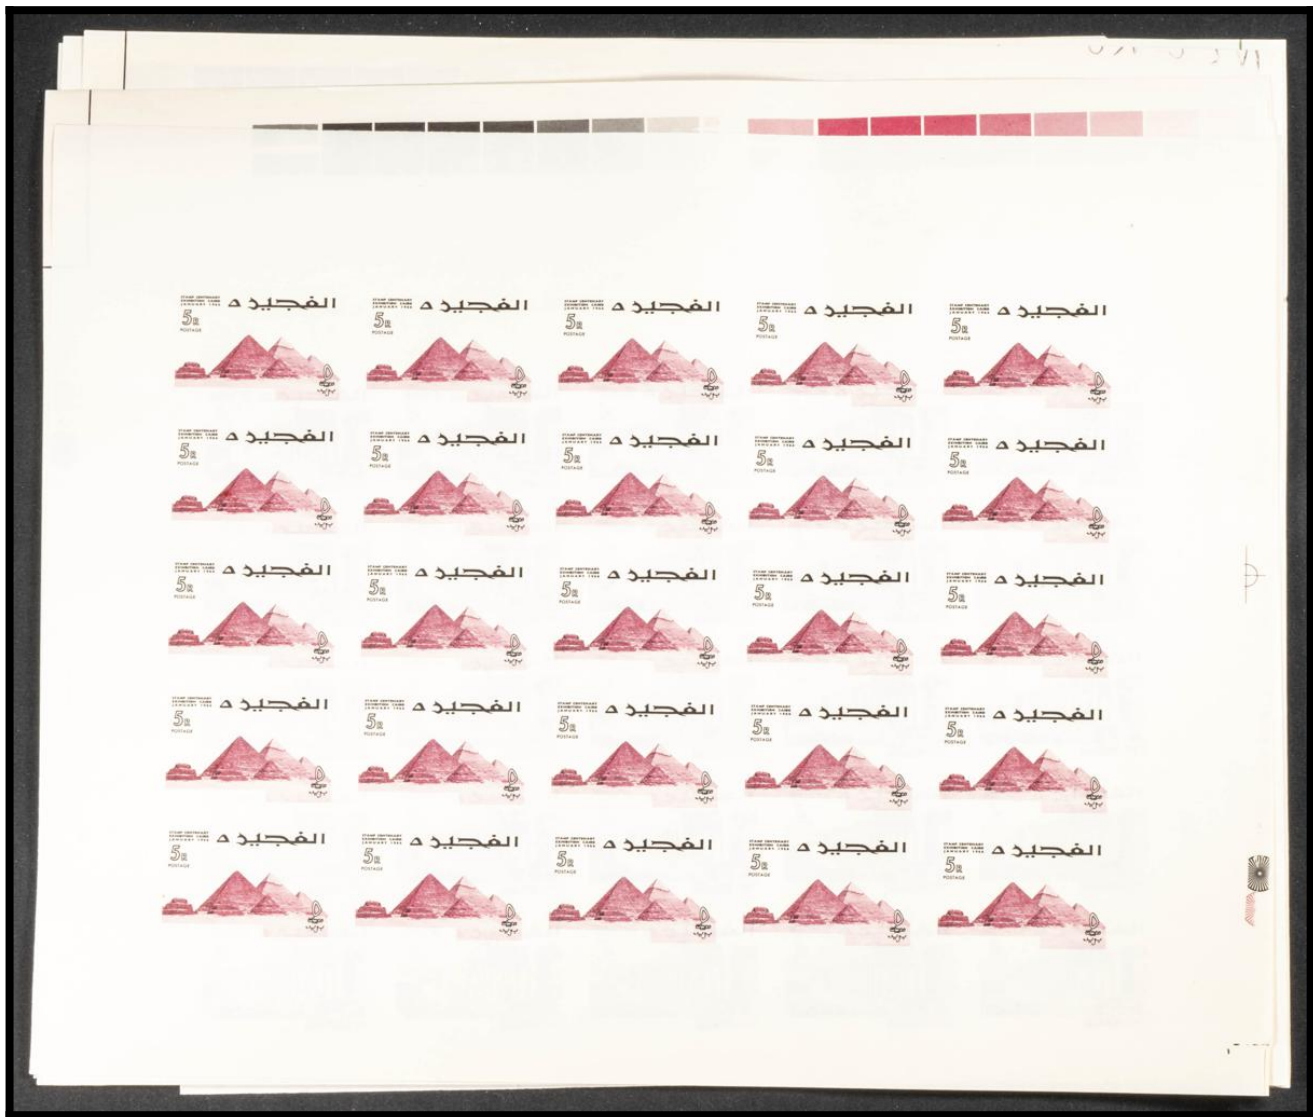

# Lote: 1144

## The Fournier Universe. Part I (From A to I) #117

\*\* 1966. Egypt. Group of progressive plate proofs of the set. (Michel: 49/57). TO EXAM.

111

021 3 3 11

11 3 21 00

021034

115010