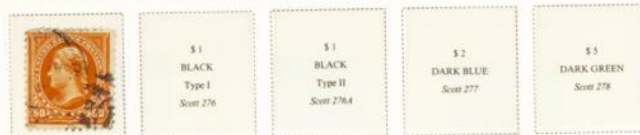

4040.10

POSTAGE

1894

Unwatermarked
Engraved

AN OFFICIAL SCOTT ALBUM PAGE

4040.10

POSTAGE
1895

Watermark 191