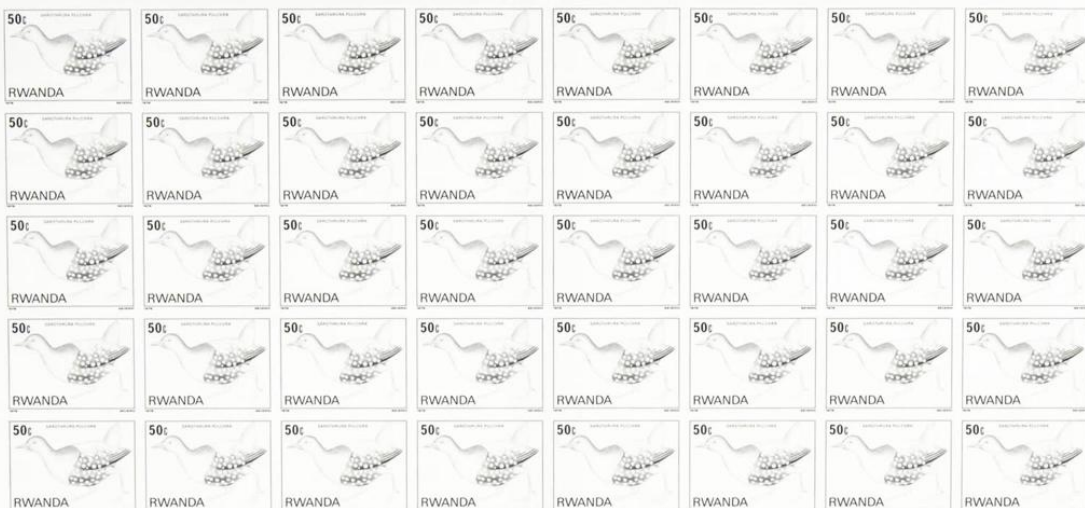

Lote: 2683

The Fournier Universe. Part 2 (From J to Z) #110

** Yvert 911/18. 1980. Birds. Group of progressive plate proofs of the set.

RWANDA

RWANDA RWANDA RWANDA RWANDA RWANDA

58220

18220

RWANDA | RWANDA | RWANDA | RWANDA | RWANDA