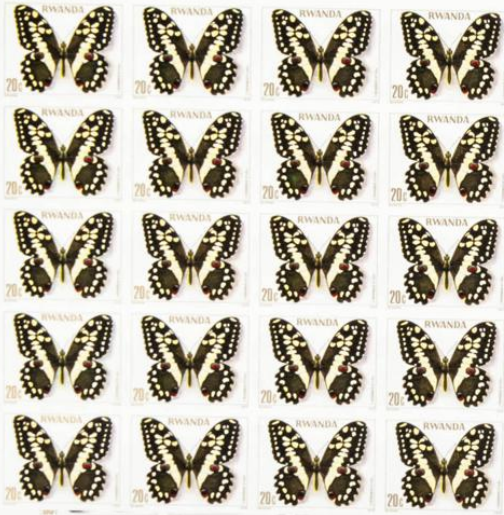

# Lote: 2672

## The Fournier Universe. Part 2 (From J to Z) #110

\*\* Yvert 868/75. 1979. Butterflies. Group of complete IMPERFORATED set.

RWANDA

RWANDA

RWANDA

RWANDA

RWANDA

RWANDA