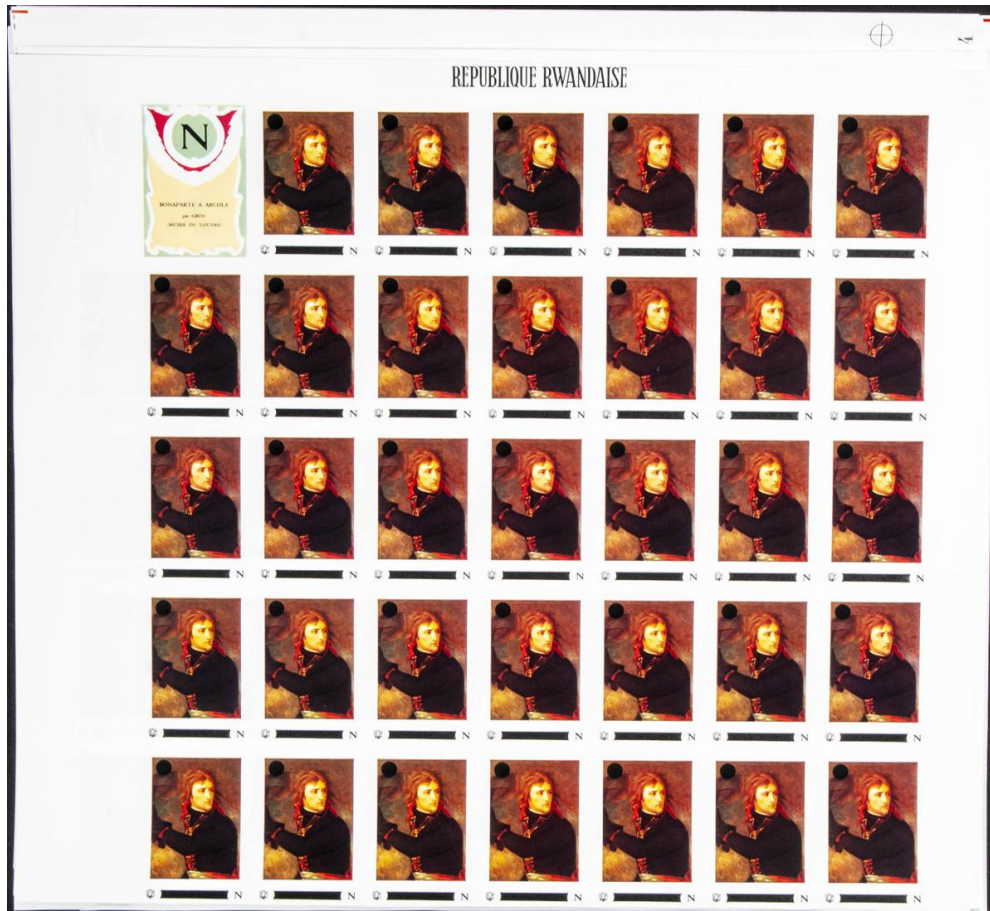

Lote: 2553

The Fournier Universe. Part 2 (From J to Z) #110

** Yvert 322/29. 1969. Napoleon. Group of progressive plate proofs of the set.

REPUBLIQUE RWANDAISE

14

REPUBLIQUE RWANDAISE

739044

1000 Z