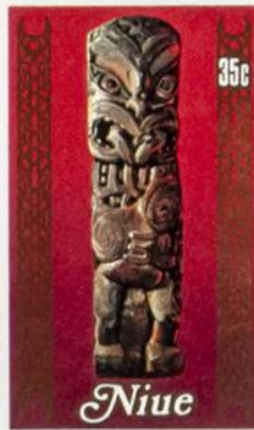

NEW ZEALAND - HOUSE POST