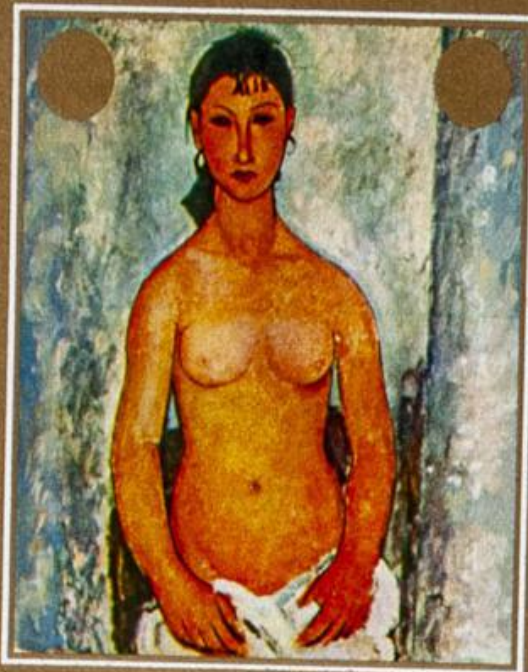

پیدجوک

AIR MAIL