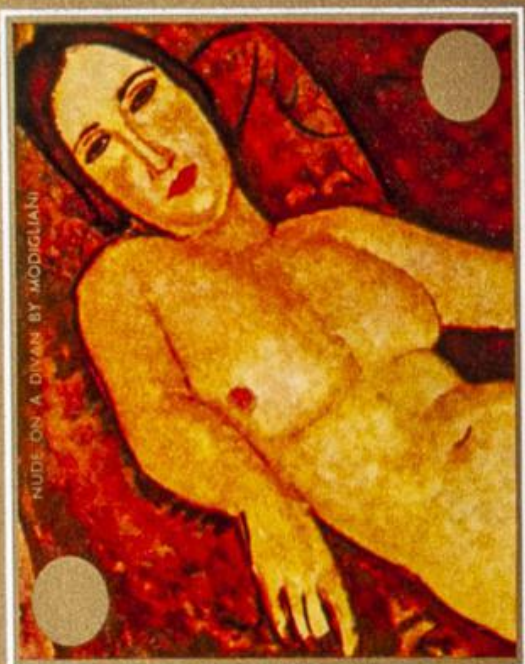

Lote: 1666

The Fournier Universe. Part 2 (From J to Z) #110

** . 1971. Modigliani paintings. Group of progressive plate proofs of the set. (Michel: 425/30)

NUDE ON A DIVAN BY MODIGLIANI

بریدجوکی
AIR MAIL

CHASTE NUDE BY MODIGLIANI