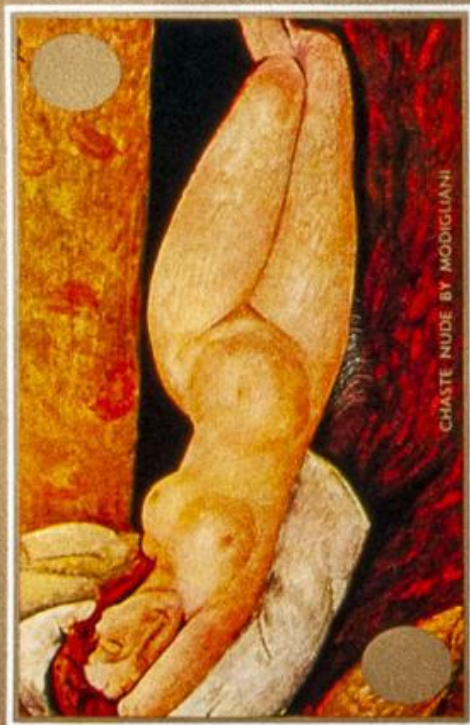

Lote: 1666

The Fournier Universe. Part 2 (From J to Z) #110

** . 1971. Modigliani paintings. Group of progressive plate proofs of the set. (Michel: 425/30)

NUDE ON A DIVAN BY MODIGLIANI

بریدجوکی
AIR MAIL

CHASTE NUDE BY MODIGLIANI