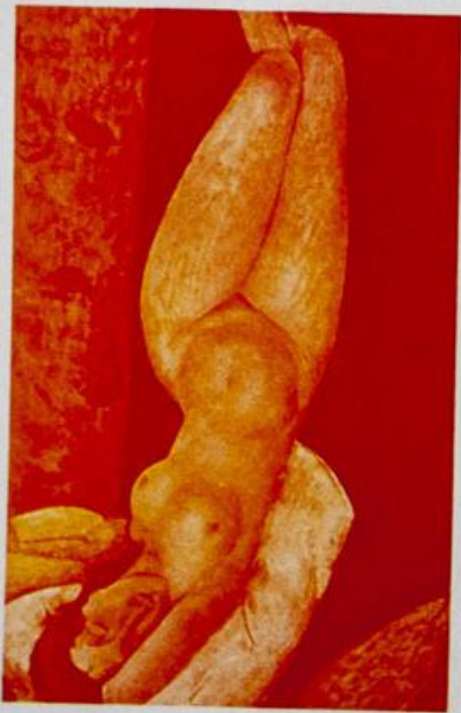

Lote: 1666

The Fournier Universe. Part 2 (From J to Z) #110

** . 1971. Modigliani paintings. Group of progressive plate proofs of the set. (Michel: 425/30)

NUDE ON A DIVAN BY MODIGLIANI

بریدجوکی
AIR MAIL

CHASTE NUDE BY MODIGLIANI