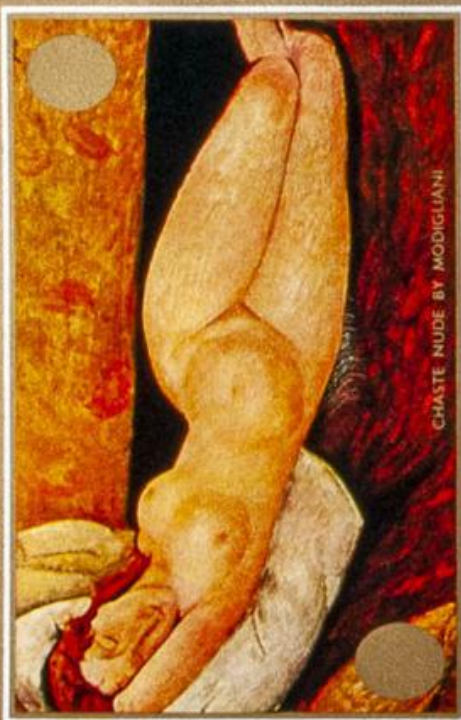

Lote: 1666

The Fournier Universe. Part 2 (From J to Z) #110

** . 1971. Modigliani paintings. Group of progressive plate proofs of the set. (Michel: 425/30)

NUDE ON A DIVAN BY MODIGLIANI

بریدجوکی
AIR MAIL

CHASTE NUDE BY MODIGLIANI