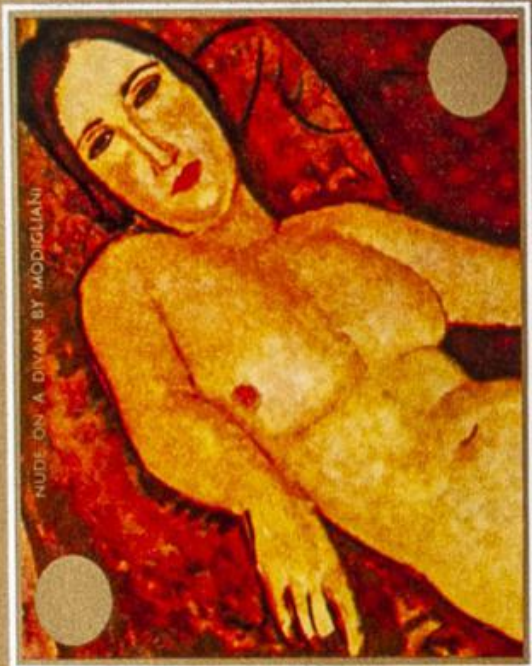

Lote: 1666

The Fournier Universe. Part 2 (From J to Z) #110

** . 1971. Modigliani paintings. Group of progressive plate proofs of the set. (Michel: 425/30)

NUDE ON A DIVAN BY MODIGLIANI

بریدجوکی
AIR MAIL

CHASTE NUDE BY MODIGLIANI