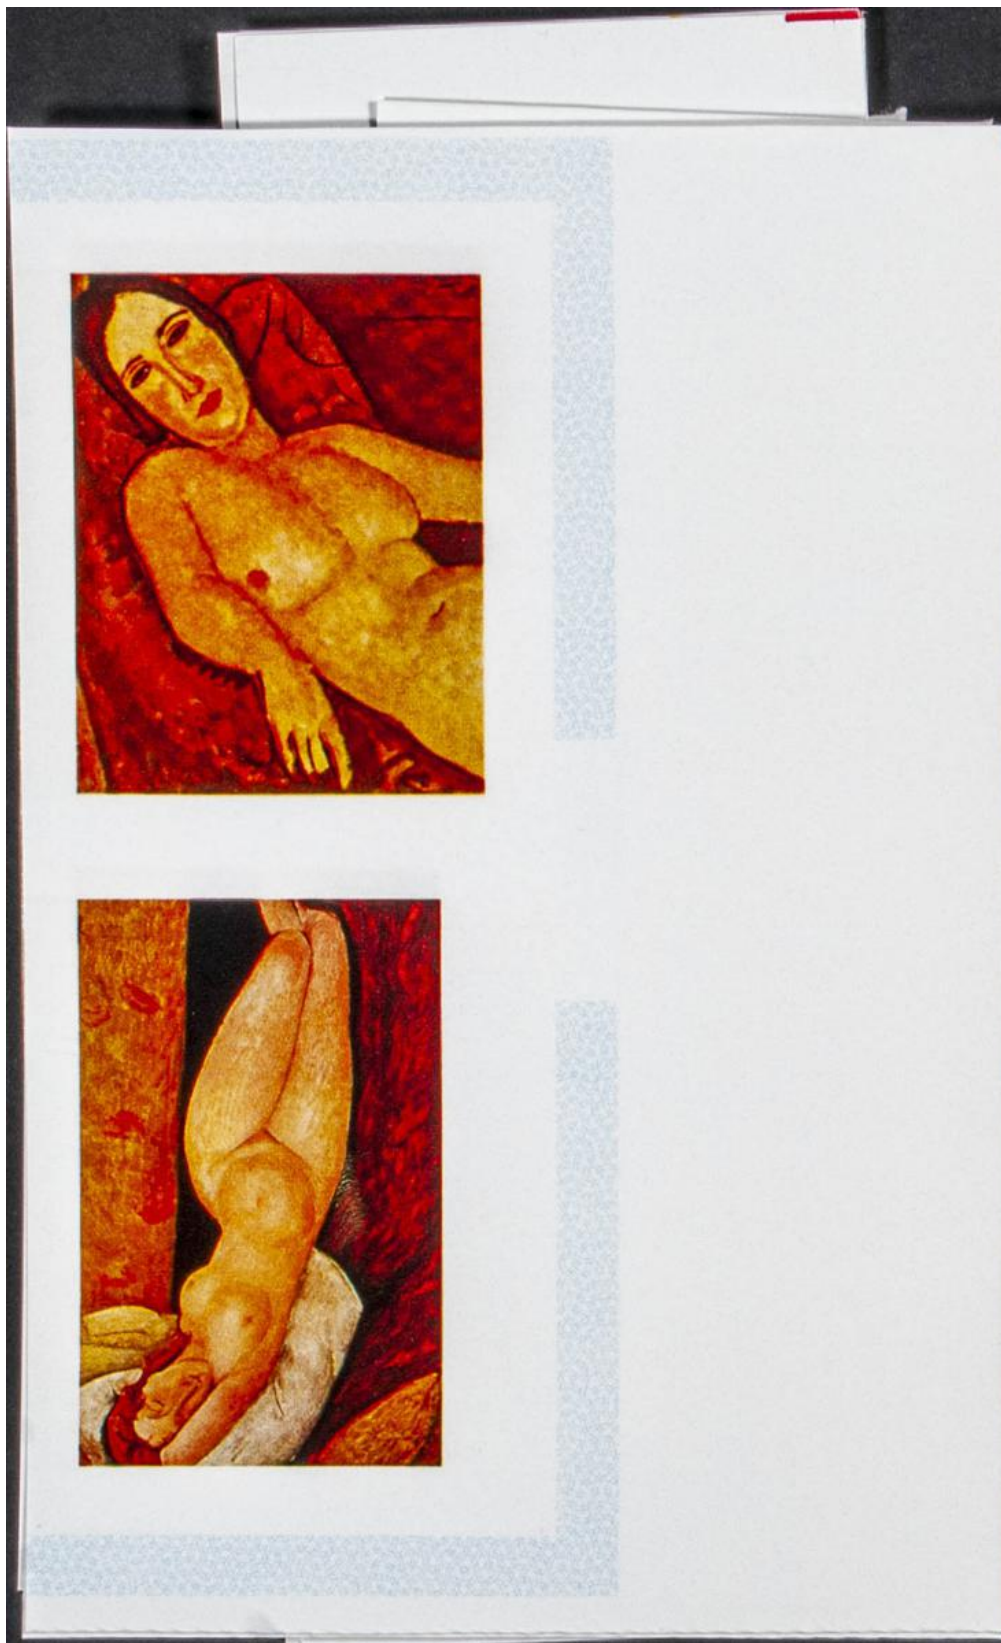

Lote: 1666

The Fournier Universe. Part 2 (From J to Z) #110

** . 1971. Modigliani paintings. Group of progressive plate proofs of the set. (Michel: 425/30)

NUDE ON A DIVAN BY MODIGLIANI

بریدجوکی
AIR MAIL

CHASTE NUDE BY MODIGLIANI