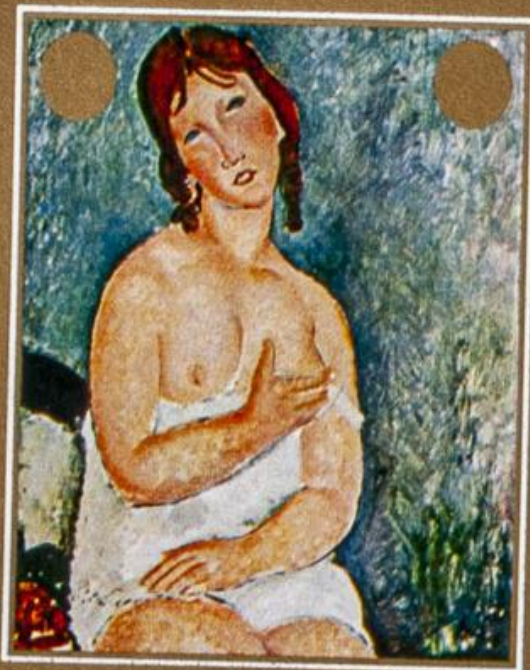

پیدجوک

AIR MAIL