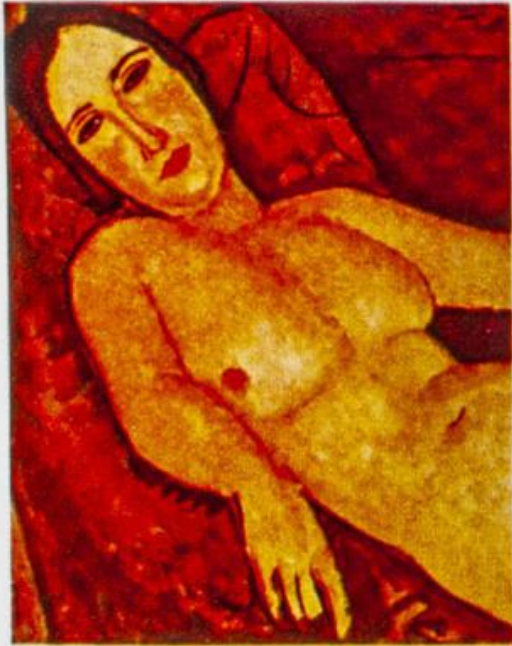

Lote: 1666

The Fournier Universe. Part 2 (From J to Z) #110

** . 1971. Modigliani paintings. Group of progressive plate proofs of the set. (Michel: 425/30)

NUDE ON A DIVAN BY MODIGLIANI

بریدجوکی
AIR MAIL

CHASTE NUDE BY MODIGLIANI