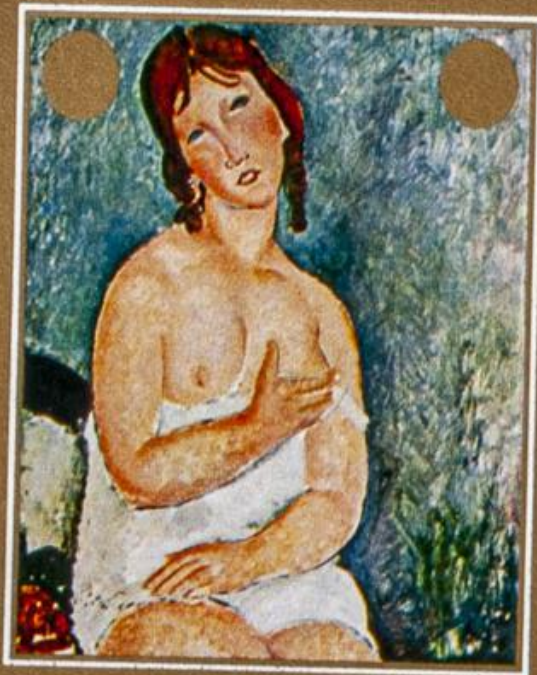

بریدجوکی
AIR MAIL

بریدجوکی
AIR MAIL