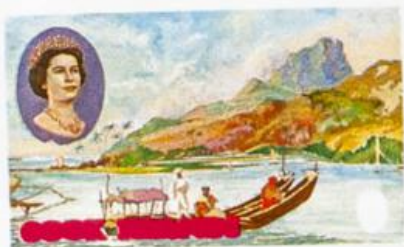

## **Lote: 896**

### **The Fournier Universe. Part 1 (From A to I) #109**

\*\* Yvert 182/85 + A. 1968. Cook first voyage. Group of progressive plate proofs of the set.

CHRISTMAS ISLANDS

# COOK ISLANDS

IGF  
FT

ORIGINAL PAINTINGS AND ENGRAVINGS OF CAPTAIN COOK'S VOYAGES  
OF THE ALEXANDER TURNBULL LIBRARY, WELLINGTON, NEW ZEALAND