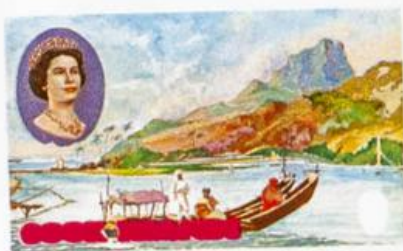

Lote: 896

The Fournier Universe. Part 1 (From A to I) #109

** Yvert 182/85 + A. 1968. Cook first voyage. Group of progressive plate proofs of the set.

COOK ISLANDS

IGF
FT

ORIGINAL PAINTINGS AND ENGRAVINGS OF CAPTAIN COOK'S VOYAGES
THE ALEXANDER TURNBULL LIBRARY, WELLINGTON, NEW ZEALAND

COOK ISLANDS

ORIGINAL PAINTINGS AND ENGRAVINGS OF CAPTAIN COOK'S VOYAGES
THE ALEXANDER TURNBULL LIBRARY, WELLINGTON, NEW ZEALAND

COOK ISLANDS

ORIGINAL PAINTINGS AND ENGRAVINGS OF CAPTAIN COOK'S VOYAGES
FROM THE ALEXANDER TURNBULL LIBRARY, WELLINGTON, NEW ZEALAND

COOK ISLANDS

ORIGINAL PAINTINGS AND ENGRAVINGS OF CAPTAIN COOK'S VOYAGES
OF THE ALEXANDER TURNBULL LIBRARY, WELLINGTON, NEW ZEALAND