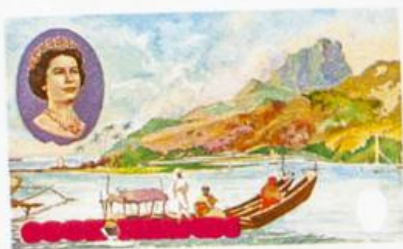

Lote: 896

The Fournier Universe. Part 1 (From A to I) #109

** Yvert 182/85 + A. 1968. Cook first voyage. Group of progressive plate proofs of the set.

COOK ISLANDS

IGF
FT

ORIGINAL PAINTINGS AND ENGRAVINGS OF CAPTAIN COOK'S VOYAGES
THE ALEXANDER TURNBULL LIBRARY, WELLINGTON, NEW ZEALAND

COOK ISLANDS

ORIGINAL PAINTINGS AND ENGRAVINGS OF CAPTAIN COOK'S VOYAGES
THE ALEXANDER TURNBULL LIBRARY, WELLINGTON, NEW ZEALAND

COOK ISLANDS

ORIGINAL PAINTINGS AND ENGRAVINGS OF CAPTAIN COOK'S VOYAGES
FROM THE ALEXANDER TURNBULL LIBRARY, WELLINGTON, NEW ZEALAND

COOK ISLANDS

ORIGINAL PAINTINGS AND ENGRAVINGS OF CAPTAIN COOK'S VOYAGES
OF THE ALEXANDER TURNBULL LIBRARY, WELLINGTON, NEW ZEALAND