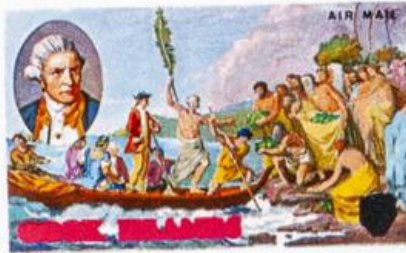

### **The Fournier Universe. Part 1 (From A to I) #109**

\*\* Yvert 182/85 + A. 1968. Cook first voyage. Group of progressive plate proofs of the set.

CHRISTMAS ISLANDS

# COOK ISLANDS

IGF  
FT

ORIGINAL PAINTINGS AND ENGRAVINGS OF CAPTAIN COOK'S VOYAGES  
OF THE ALEXANDER TURNBULL LIBRARY, WELLINGTON, NEW ZEALAND