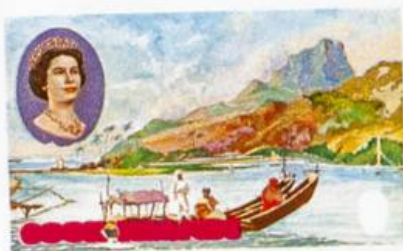

## **Lote: 896**

### **The Fournier Universe. Part 1 (From A to I) #109**

\*\* Yvert 182/85 + A. 1968. Cook first voyage. Group of progressive plate proofs of the set.

CHRISTMAS ISLANDS

# COOK ISLANDS

IGF  
FT

ORIGINAL PAINTINGS AND ENGRAVINGS OF CAPTAIN COOK'S VOYAGES  
OF THE ALEXANDER TURNBULL LIBRARY, WELLINGTON, NEW ZEALAND