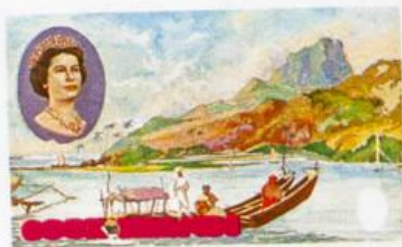

## **Lote: 896**

### **The Fournier Universe. Part 1 (From A to I) #109**

\*\* Yvert 182/85 + A. 1968. Cook first voyage. Group of progressive plate proofs of the set.

CHRISTMAS ISLANDS

# COOK ISLANDS

IGF  
FT

ORIGINAL PAINTINGS AND ENGRAVINGS OF CAPTAIN COOK'S VOYAGES  
OF THE ALEXANDER TURNBULL LIBRARY, WELLINGTON, NEW ZEALAND