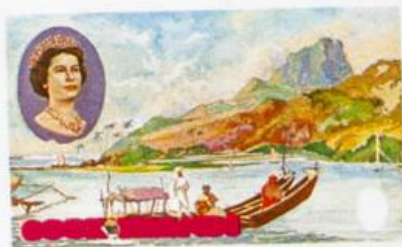

Lote: 896

The Fournier Universe. Part 1 (From A to I) #109

** Yvert 182/85 + A. 1968. Cook first voyage. Group of progressive plate proofs of the set.

COOK ISLANDS

IGF
FT

ORIGINAL PAINTINGS AND ENGRAVINGS OF CAPTAIN COOK'S VOYAGES
THE ALEXANDER TURNBULL LIBRARY, WELLINGTON, NEW ZEALAND

COOK ISLANDS

ORIGINAL PAINTINGS AND ENGRAVINGS OF CAPTAIN COOK'S VOYAGES
THE ALEXANDER TURNBULL LIBRARY, WELLINGTON, NEW ZEALAND

COOK ISLANDS

ORIGINAL PAINTINGS AND ENGRAVINGS OF CAPTAIN COOK'S VOYAGES
FROM THE ALEXANDER TURNBULL LIBRARY, WELLINGTON, NEW ZEALAND

COOK ISLANDS

ORIGINAL PAINTINGS AND ENGRAVINGS OF CAPTAIN COOK'S VOYAGES
OF THE ALEXANDER TURNBULL LIBRARY, WELLINGTON, NEW ZEALAND