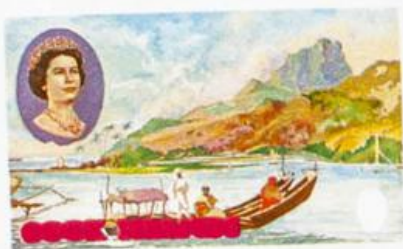

## **Lote: 896**

### **The Fournier Universe. Part 1 (From A to I) #109**

\*\* Yvert 182/85 + A. 1968. Cook first voyage. Group of progressive plate proofs of the set.

CHRISTMAS ISLANDS

# COOK ISLANDS

IGF  
FT

ORIGINAL PAINTINGS AND ENGRAVINGS OF CAPTAIN COOK'S VOYAGES  
OF THE ALEXANDER TURNBULL LIBRARY, WELLINGTON, NEW ZEALAND