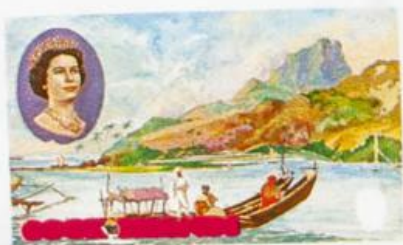

Lote: 896

The Fournier Universe. Part 1 (From A to I) #109

** Yvert 182/85 + A. 1968. Cook first voyage. Group of progressive plate proofs of the set.

COOK ISLANDS

IGF
FT

ORIGINAL PAINTINGS AND ENGRAVINGS OF CAPTAIN COOK'S VOYAGES
THE ALEXANDER TURNBULL LIBRARY, WELLINGTON, NEW ZEALAND

COOK ISLANDS

ORIGINAL PAINTINGS AND ENGRAVINGS OF CAPTAIN COOK'S VOYAGES
THE ALEXANDER TURNBULL LIBRARY, WELLINGTON, NEW ZEALAND

COOK ISLANDS

ORIGINAL PAINTINGS AND ENGRAVINGS OF CAPTAIN COOK'S VOYAGES
FROM THE ALEXANDER TURNBULL LIBRARY, WELLINGTON, NEW ZEALAND