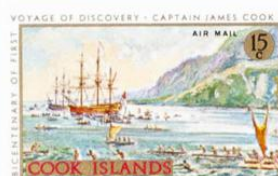

COOK ISLANDS

DESIGNS BASED ON ORIGINAL PAINTINGS AND ENGRAVINGS OF CAPTAIN COOK'S VOYAGES
IN THE COLLECTION OF THE ALEXANDER TURNBULL LIBRARY, WELLINGTON, NEW ZEALAND