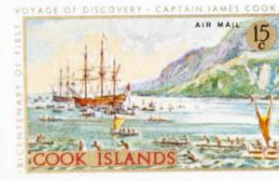

Lote: 895

The Fournier Universe. Part 1 (From A to I) #109

** Yvert 182/85 + A. 1968. Cook first voyage. Group of complete IMPERFORATED set.

COOK ISLANDS

DESIGNS BASED ON ORIGINAL PAINTINGS AND ENGRAVINGS OF CAPTAIN COOK'S VOYAGES
IN THE COLLECTION OF THE ALEXANDER TURNBULL LIBRARY, WELLINGTON, NEW ZEALAND