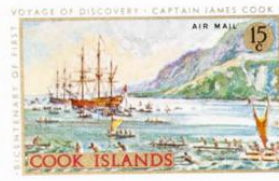

Lote: 895

The Fournier Universe. Part 1 (From A to I) #109

** Yvert 182/85 + A. 1968. Cook first voyage. Group of complete IMPERFORATED set.

COOK ISLANDS

DESIGNS BASED ON ORIGINAL PAINTINGS AND ENGRAVINGS OF CAPTAIN COOK'S VOYAGES
IN THE COLLECTION OF THE ALEXANDER TURNBULL LIBRARY, WELLINGTON, NEW ZEALAND