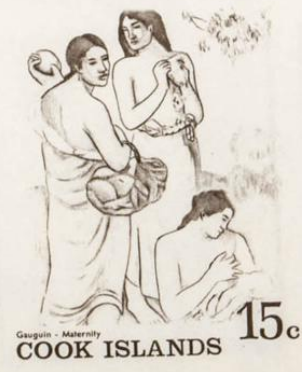

Lote: 885

The Fournier Universe. Part 1 (From A to I) #109

** Yvert 160/65. 1967. Gauguin paintings. Group of progressive plate proofs of the set.

PAUL GAUGUIN (1848-1903). ARTIST OF POLYNESIA

SHEET 90c

Gauguin - Still life with flowers
COOK ISLANDS 5c