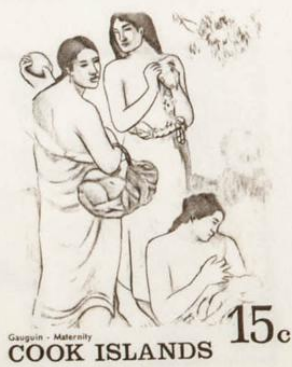

Lote: 885

The Fournier Universe. Part 1 (From A to I) #109

** Yvert 160/65. 1967. Gauguin paintings. Group of progressive plate proofs of the set.

PAUL GAUGUIN (1848-1903). ARTIST OF POLYNESIA

SHEET 90c

COOK ISLANDS 5c