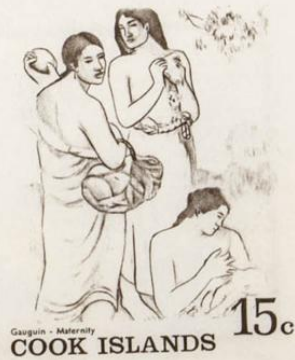

Lote: 885

The Fournier Universe. Part 1 (From A to I) #109

** Yvert 160/65. 1967. Gauguin paintings. Group of progressive plate proofs of the set.

PAUL GAUGUIN (1848-1903). ARTIST OF POLYNESIA

SHEET 90c

COOK ISLANDS 5c