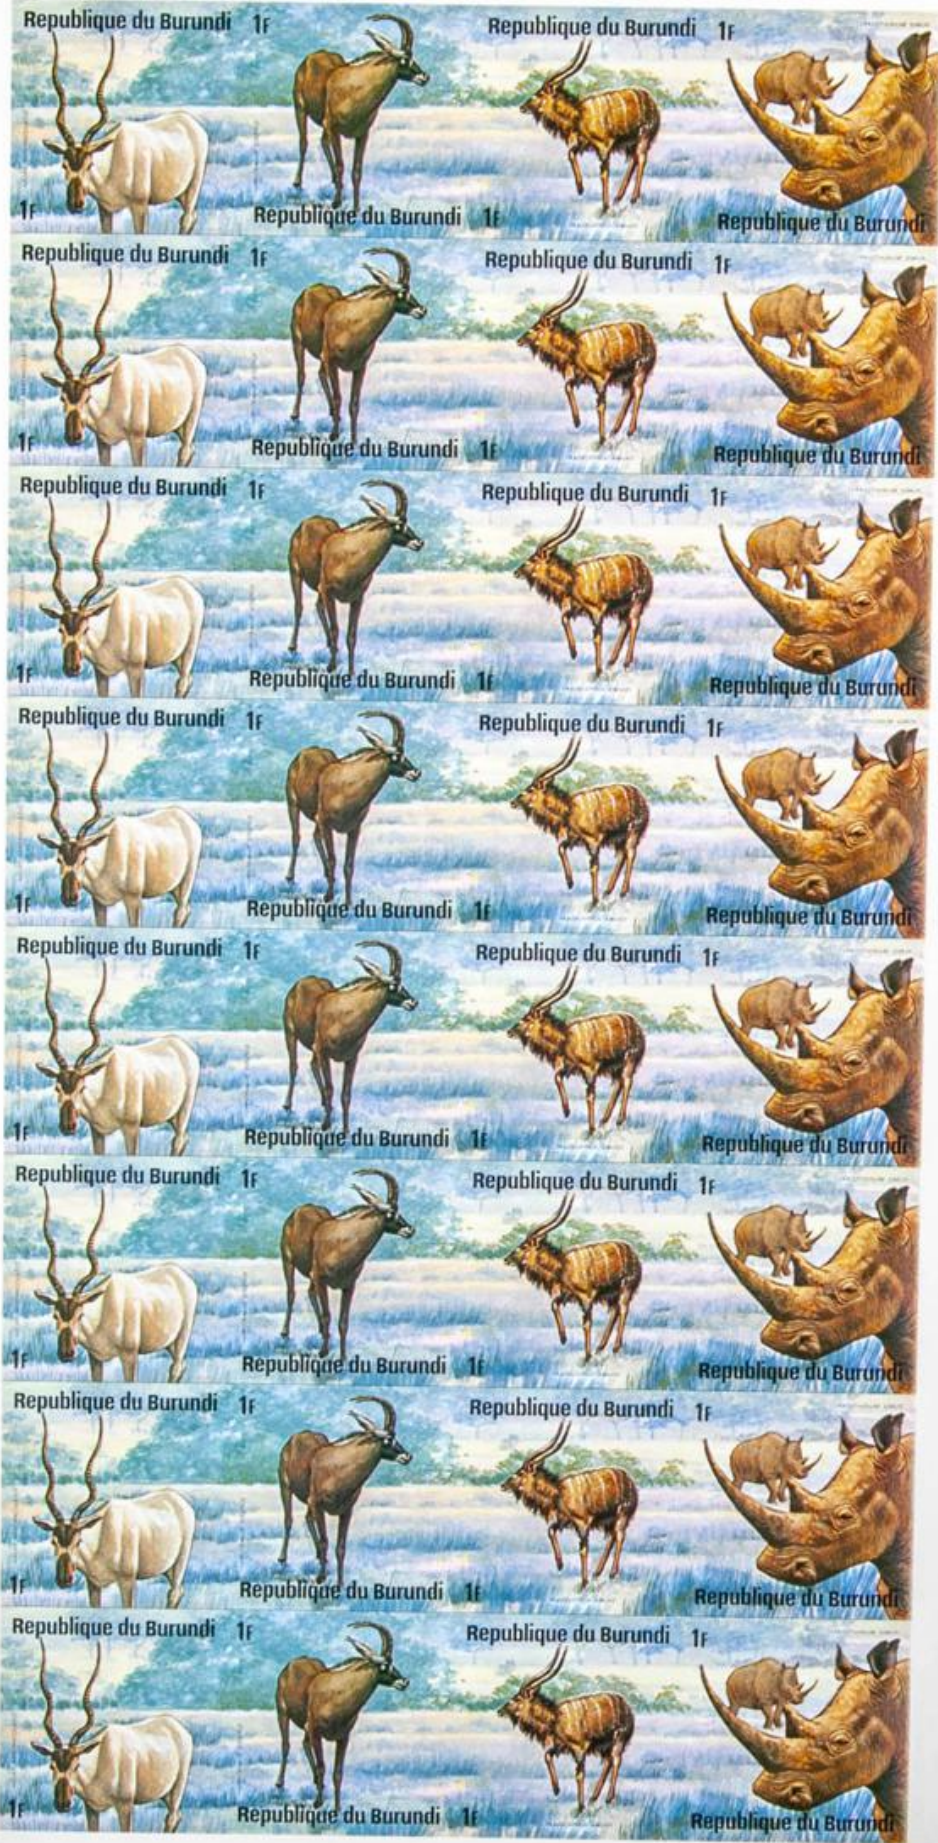

Lote: 639

The Fournier Universe. Part 1 (From A to I) #109

** Yvert . 1975. Wildlife. Group of complete IMPERFORATED set. (Michel: 1173/96)

Republique du Burundi 5f

Republique du Burundi 5f

Re

Republique du Burundi 1f