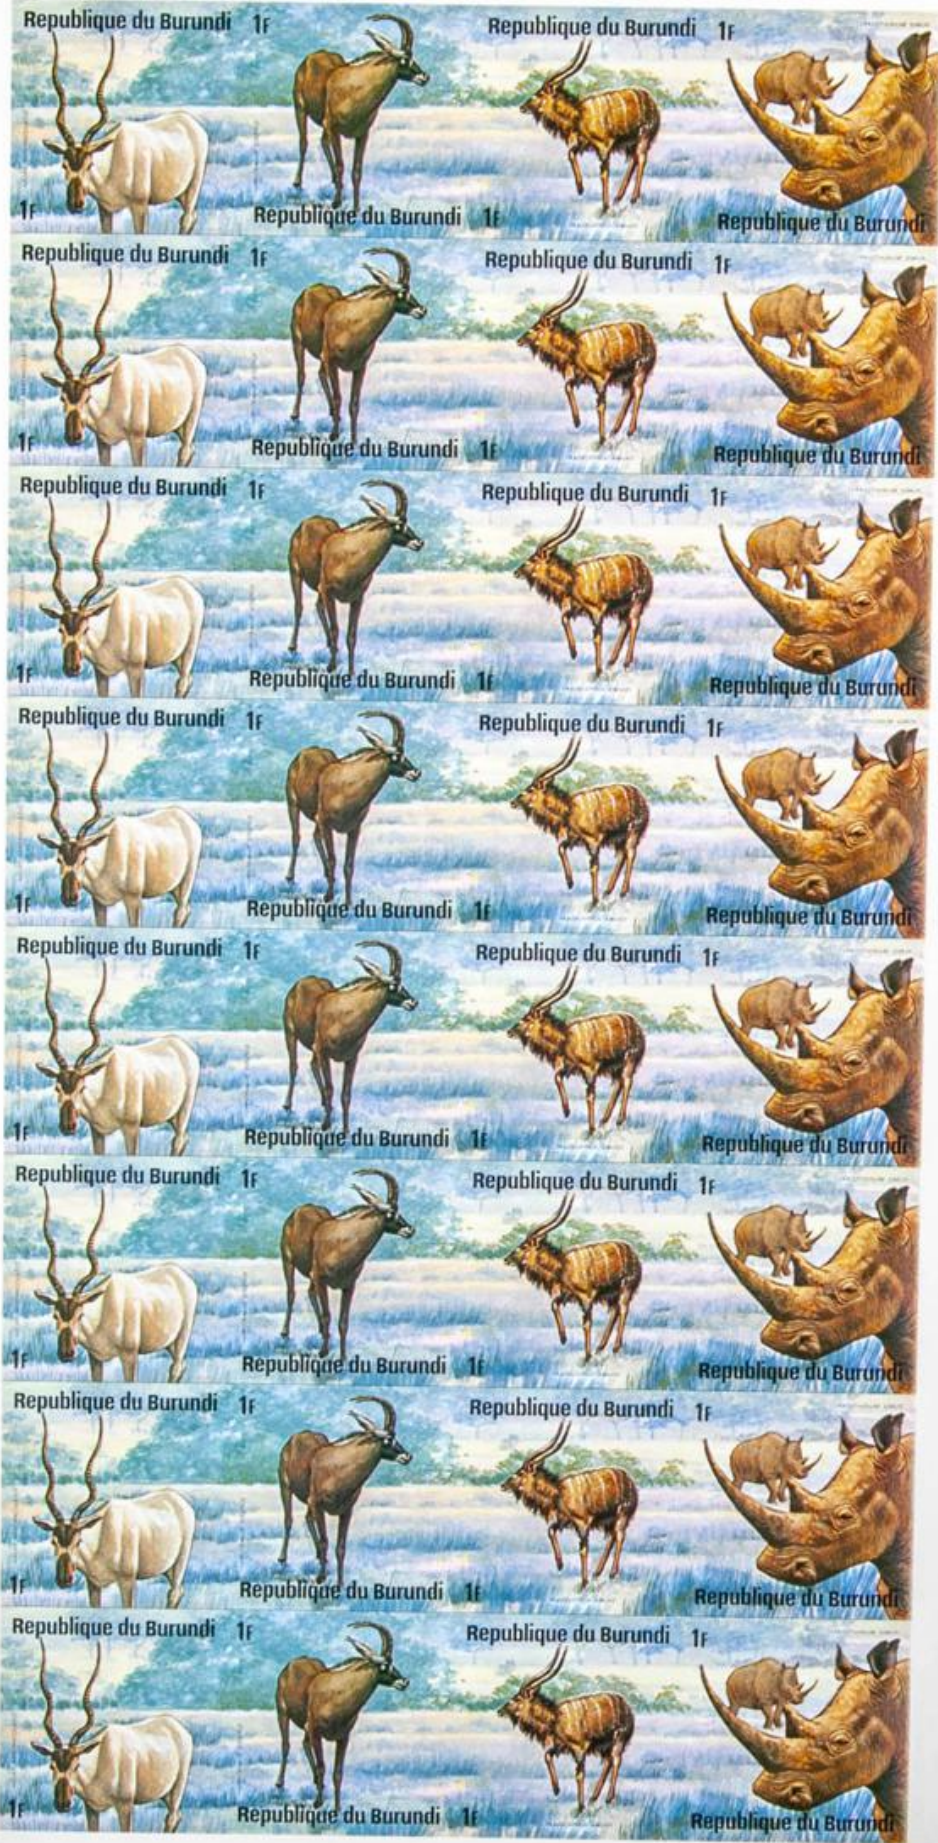

# Lote: 639

## **The Fournier Universe. Part 1 (From A to I) #109**

\*\* Yvert . 1975. Wildlife. Group of complete IMPERFORATED set. (Michel: 1173/96)

Republique du Burundi 5f

Republique du Burundi 5f

Re

Republique du Burundi 1f