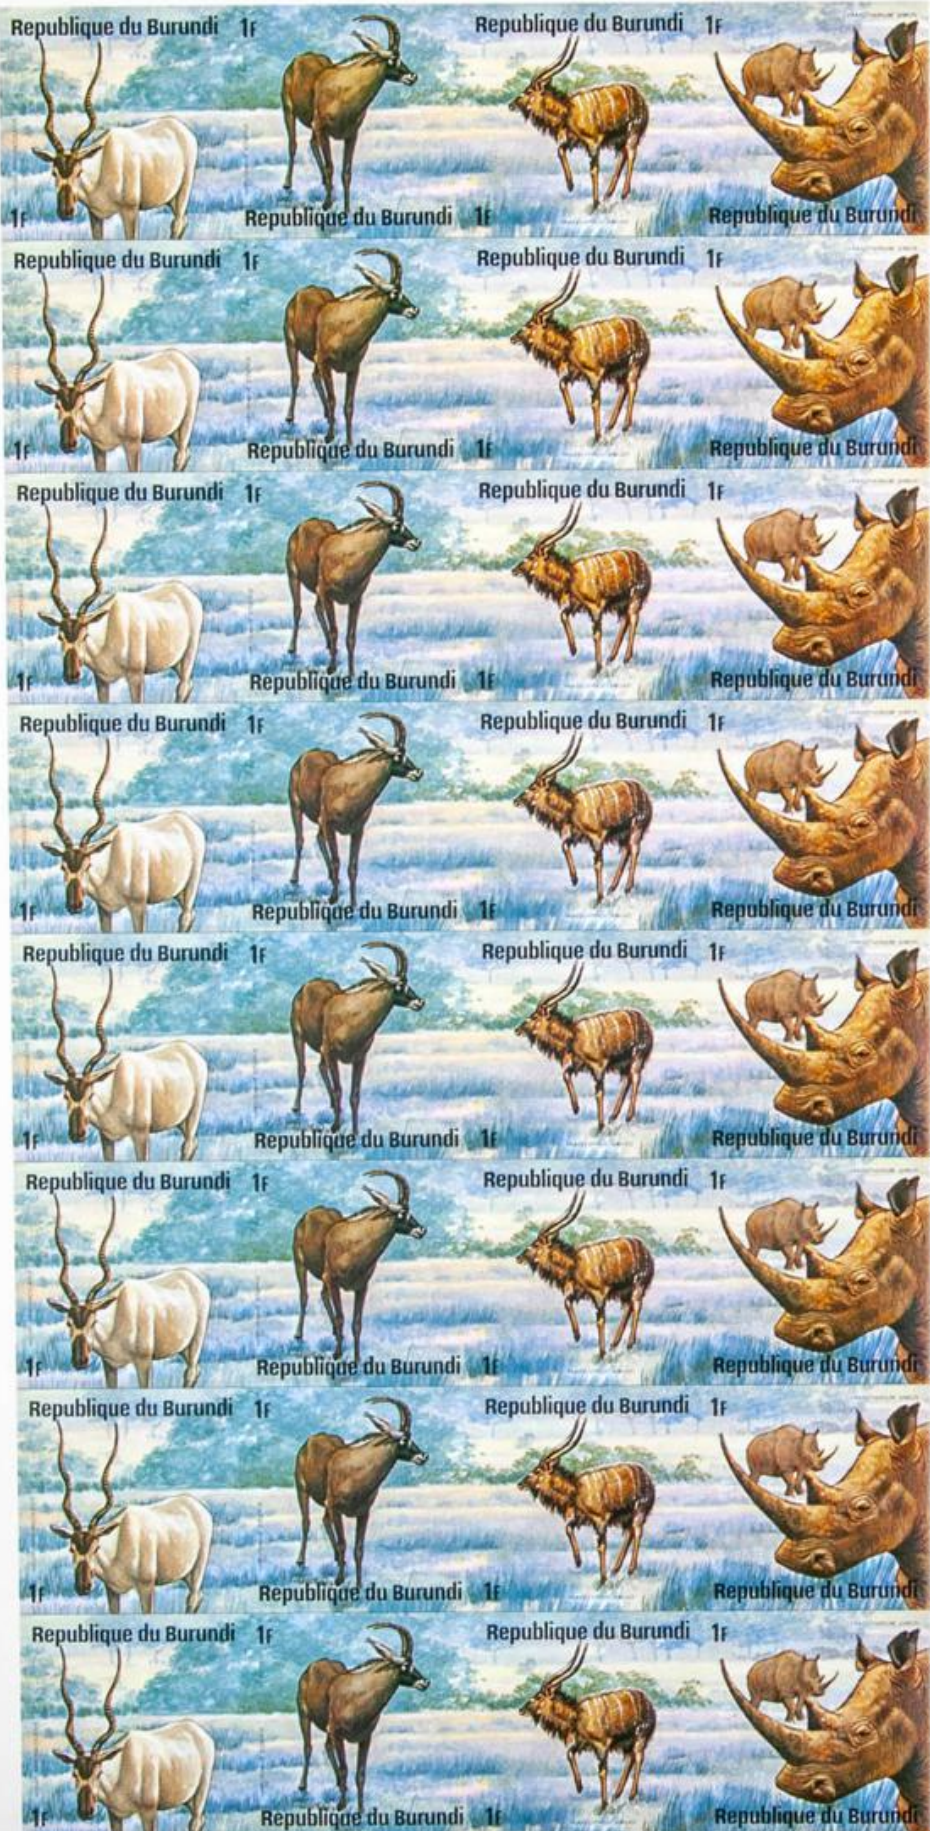

# Lote: 639

## **The Fournier Universe. Part 1 (From A to I) #109**

\*\* Yvert . 1975. Wildlife. Group of complete IMPERFORATED set. (Michel: 1173/96)

Republique du Burundi 5f

Republique du Burundi 5f

Re

Republique du Burundi 1f