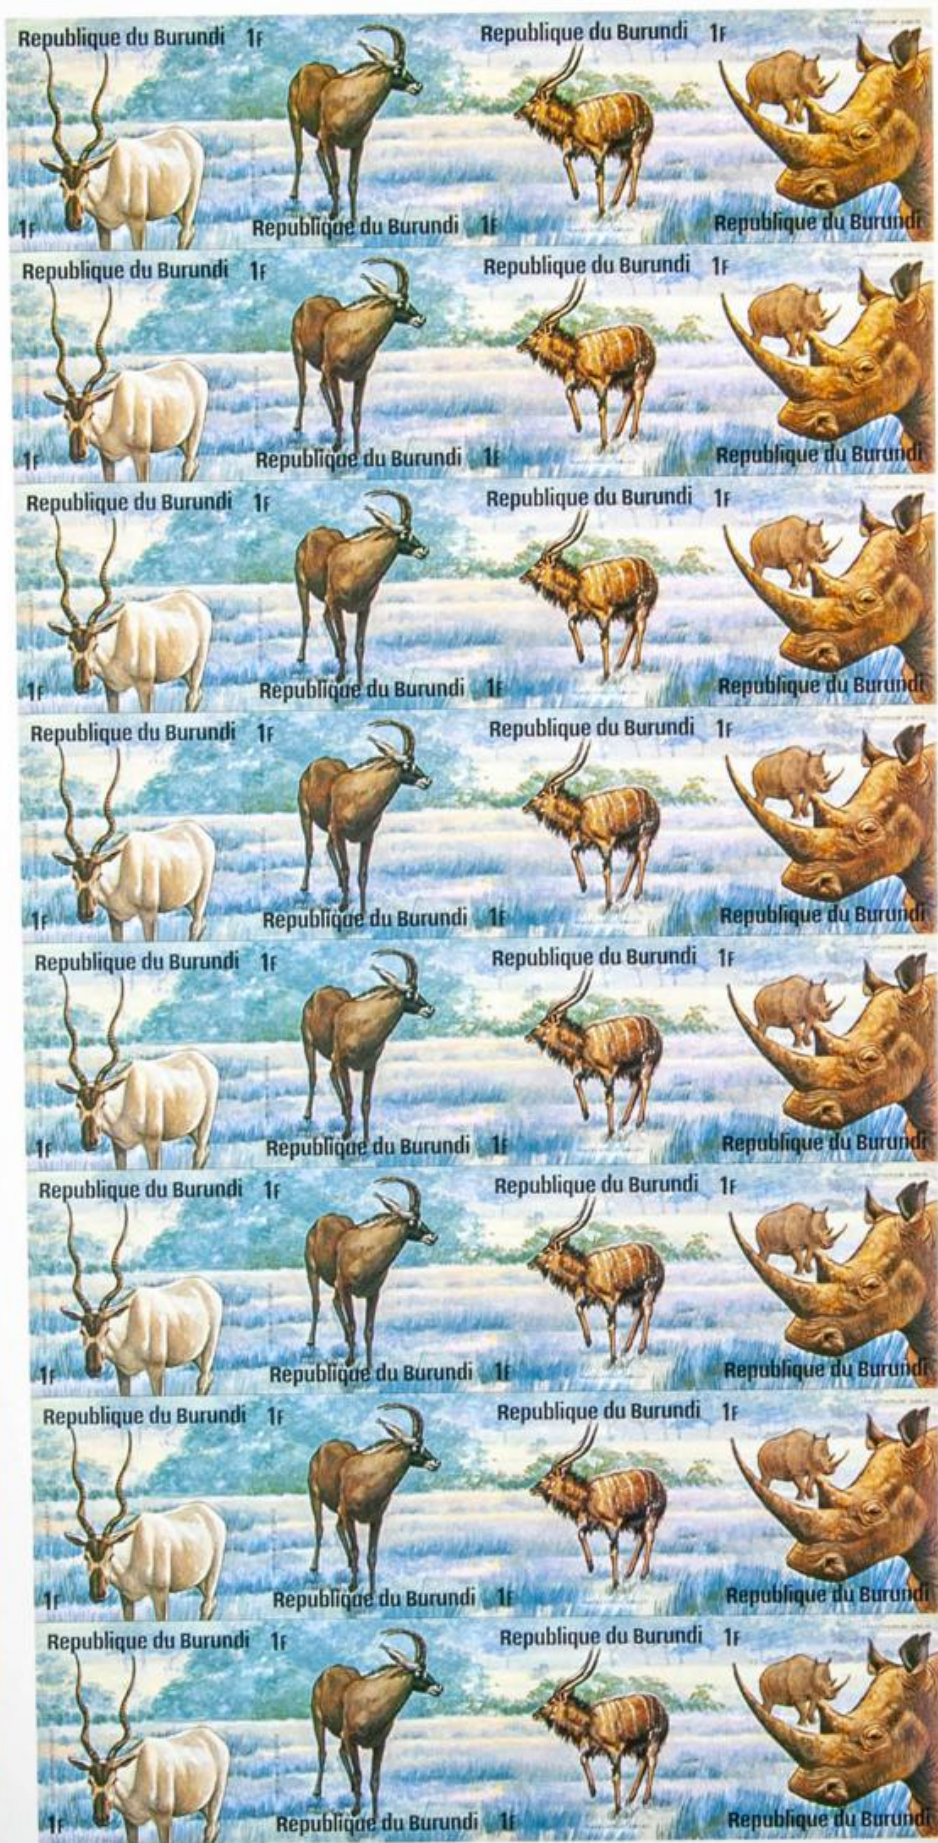

Lote: 639

The Fournier Universe. Part 1 (From A to I) #109

** Yvert . 1975. Wildlife. Group of complete IMPERFORATED set. (Michel: 1173/96)

Republique du Burundi 5f

Republique du Burundi 5f

Re

Republique du Burundi 1f