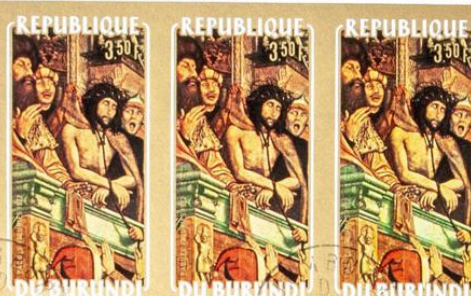

Lote: 548

The Fournier Universe. Part 1 (From A to I) #109

° Yvert 498/02. 1972. Easter. Group of complete IMPERFORATED set. Cancelled to order.

REPUBLIQUE DU BURUNDI

Pâques
Fleuries
1972
QUINTIN
METZYS
(1466-1530)
ECCE HOMO