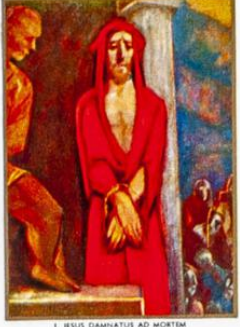

I. JESUS DAMNATUS AD MORTEM

RÉPUBLIQUE DU BURUNDI 1f