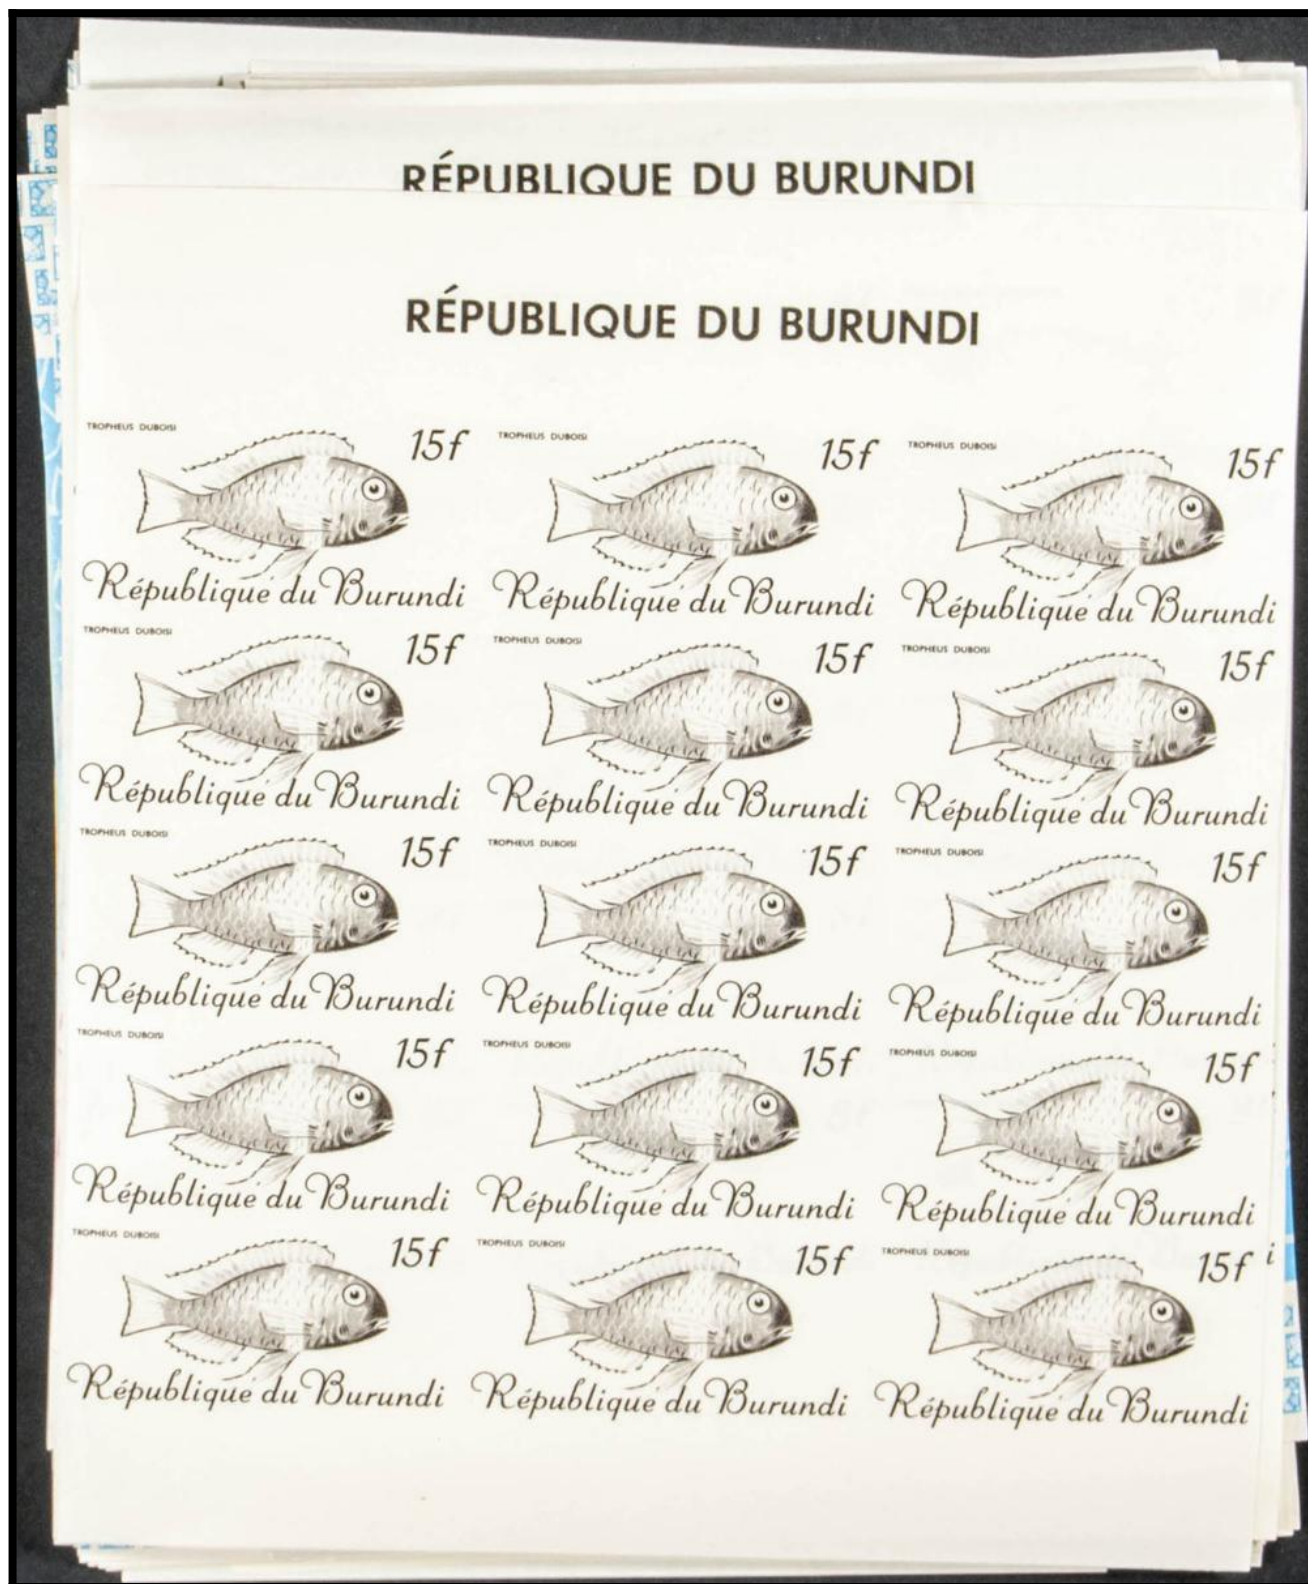

Lote: 380

The Fournier Universe. Part 1 (From A to I) #109

** Yvert 217/32. 1967. Fish. Progressive plate proofs of the set.

RÉPUBLIQUE DU BURUNDI

PHENACOGAMMUS INTERRUPTUS

8f

République du Burundi

PHENACOGAMMUS INTERRUPTUS