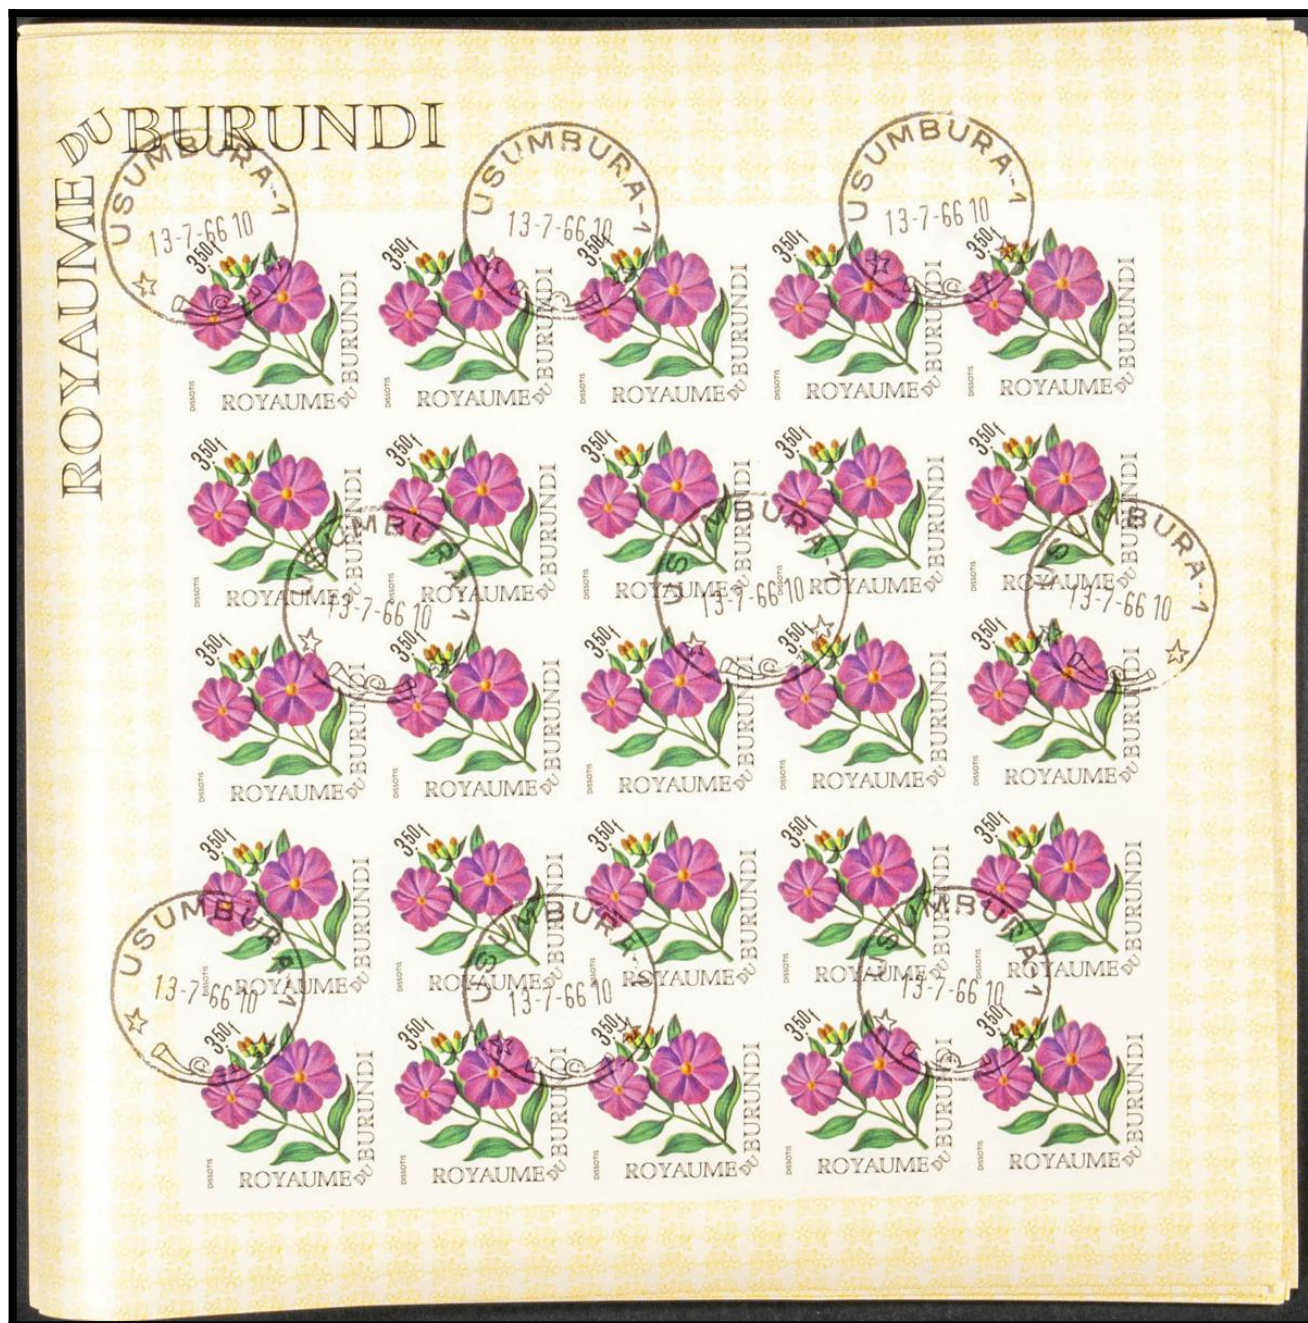

Lote: 368

The Fournier Universe. Part 1 (From A to I) #109

º Yvert 172/87. 1966. Flowers. Group of complete IMPERFORATED set. Cancelled to order.

ROYAUME DU BURUNDI

USUMBURA-7
13-7-66 10
3504

USUMBURA-7
13-7-66 10
3504