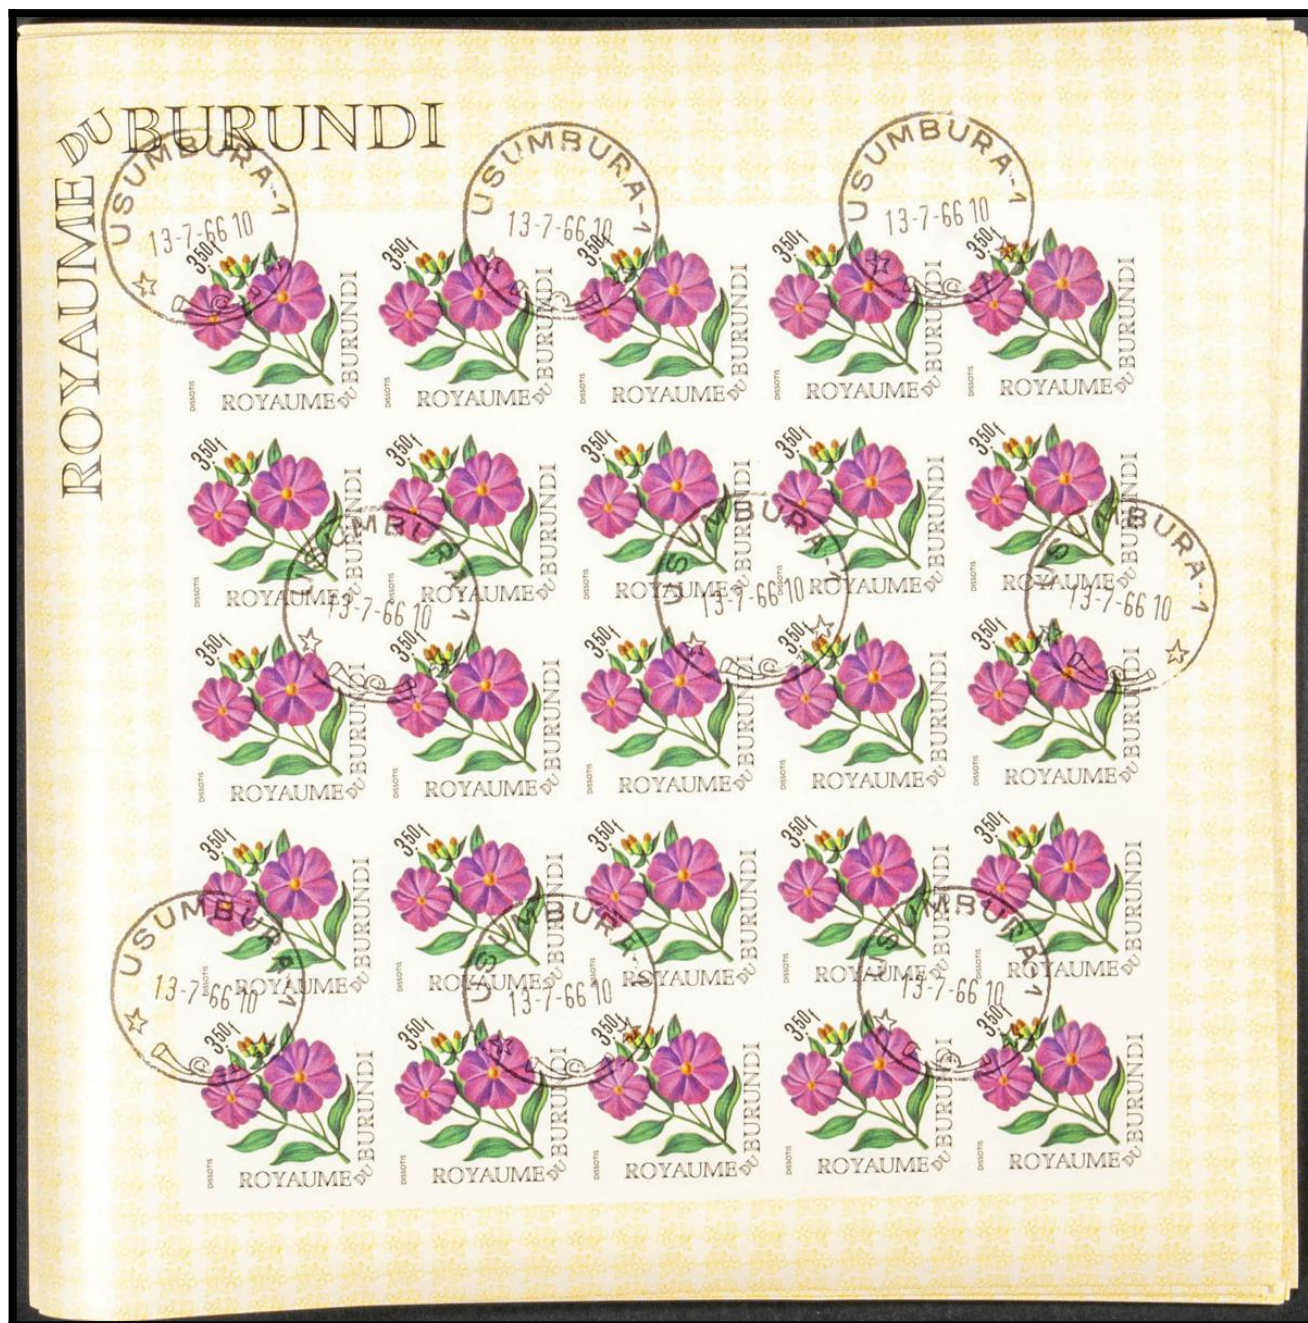

Lote: 368

The Fournier Universe. Part 1 (From A to I) #109

º Yvert 172/87. 1966. Flowers. Group of complete IMPERFORATED set. Cancelled to order.

ROYAUME DU BURUNDI

ROYAUME DU BURUNDI