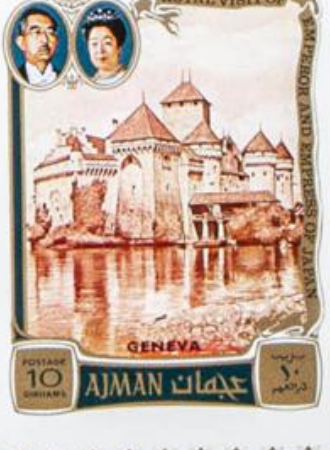

Lote: 215

The Fournier Universe. Part 1 (From A to I) #109

** . 1971. Hirohito Europe visit. Group of complete IMPERFORATED set. (Michel: 1040/45)

عجمان

AJMAN

عجمان

AJMAN

عجمان

عجمان

AJMAN

عجمان

AJMAN

عجمان

AJMAN