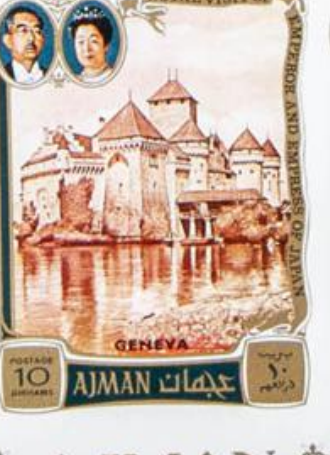

عجمان

AJMAN