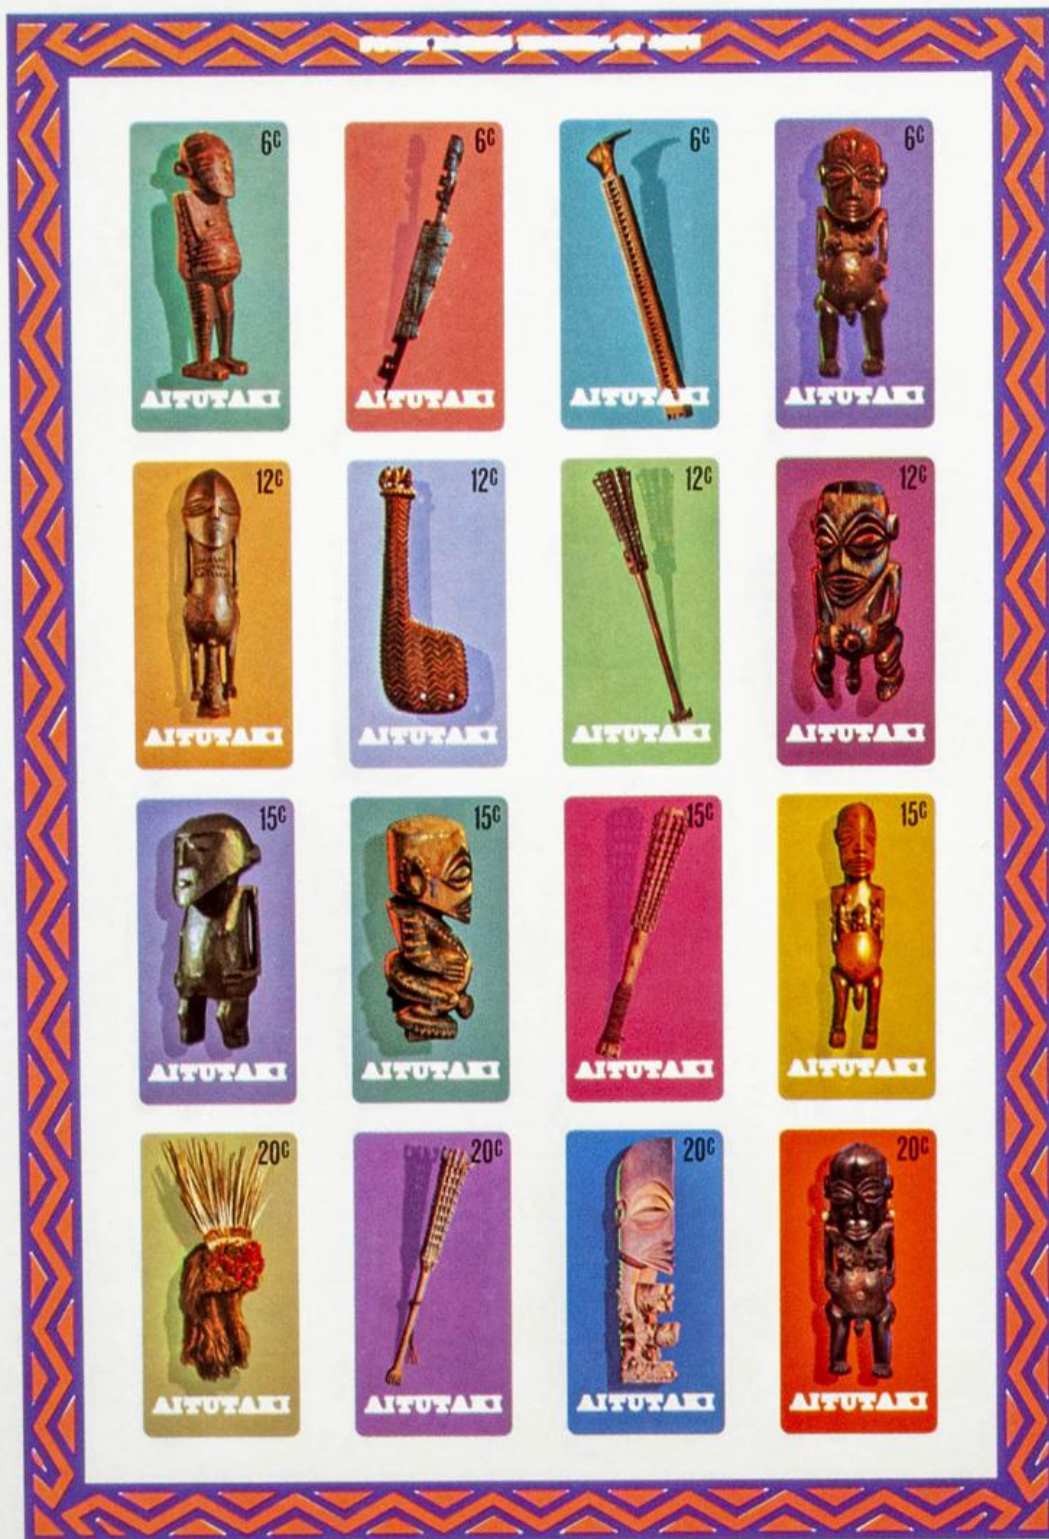

Lote: 134

The Fournier Universe. Part 1 (From A to I) #109

** Yvert 254/69. 1986. Local art. Group of progressive plate proofs of the set.

6c

6c

6c

6c

12c