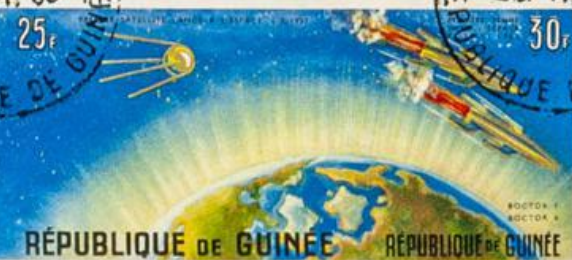

RÉPUBLIQUE DE GUINÉE