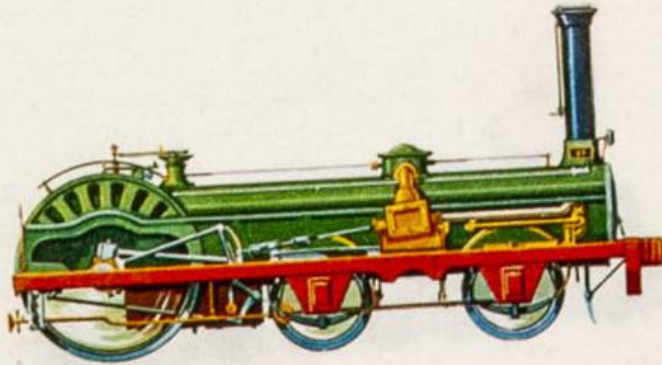

الفجيرة

FUJEIRA