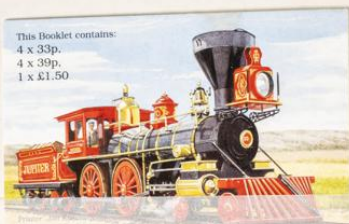

This Booklet contains:
4 x 33p.
4 x 39p.
1 x £1.50

Designed by Peter Dinklage

JERSEY
POSTAGE STAMPS

VIKING HERITAGE

4 x 11p, 4 x 14p, 4 x 18p, 4 x 22p, 4 x 26p, 4 x 31p

£3.50

MANX ELECTRIC RAILWAY
1893-CENTENARY 1993